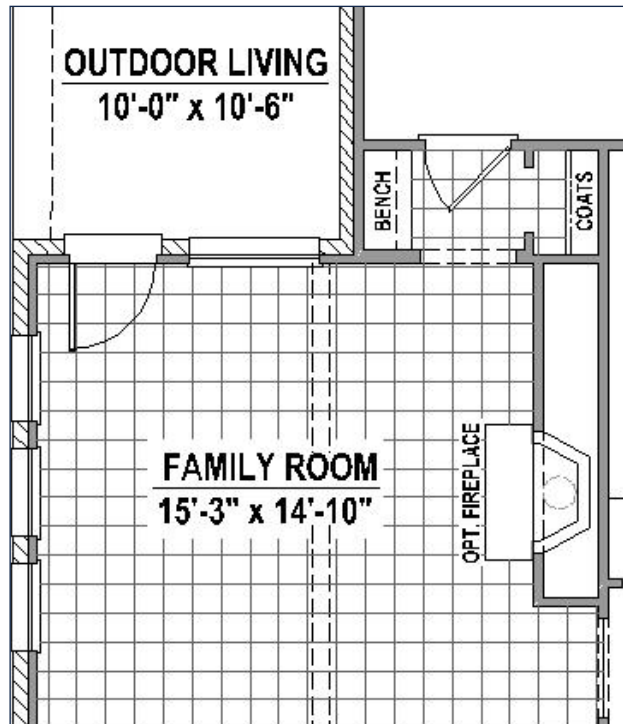

PLAN 1401

American
Legend
HOMES®

Elevation A

BUILT FOR THE
WAY YOU LIVE

Structural Options

Fireplace

Alternate Main Bath Layout

Multi-Sliding Door at Family Room

PLAN 1401

Elevation A with Stone

Elevation B

Elevation B with Stone

Elevation C with Stone

American Legend Homes reserves the right to change prices, plans, specifications, square footage and availability without prior notice or obligation. Square footages are approximate and may vary upon elevations and/or options selected. Elevations depicted are an artist's rendering and are subject to change or modification without notice. Not responsible for typographical errors. Please see a Sales Associate for more information. American Legend Homes and the ALH logo are registered trademarks of American Legend Homes, LLC. © 2026 American Legend Homes. All rights reserved. Plan 1401.ABC_05.06.26