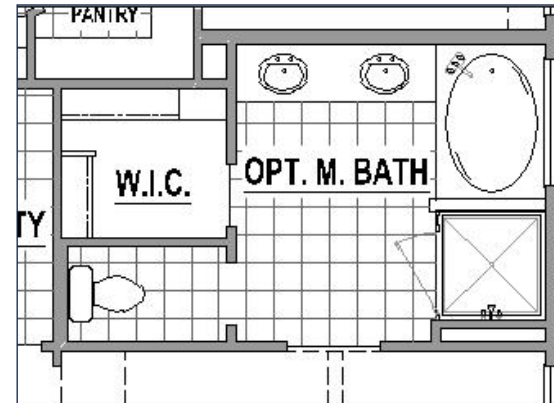

PLAN 1401

American
Legend
HOMES®

Elevation A

BUILT FOR THE
WAY YOU LIVE

Structural Options

Fireplace

Alternate Main Bath Layout

Multi-Sliding Door at Family Room

PLAN 1401

Elevation A with Stone

Elevation B

Elevation B with Stone

Elevation C with Stone

American Legend Homes reserves the right to change prices, plans, specifications, square footage and availability without prior notice or obligation. Square footages are approximate and may vary upon elevations and/or options selected. Elevations depicted are an artist's rendering and are subject to change or modification without notice. Not responsible for typographical errors. Please see a Sales Associate for more information. American Legend Homes and the ALH logo are registered trademarks of American Legend Homes, LLC. © 2026 American Legend Homes. All rights reserved. Plan 1401.ABC_05.06.26