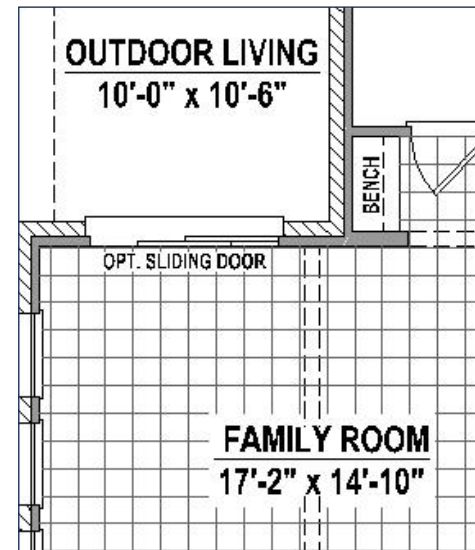

PLAN 1401

American
Legend
HOMES®

Elevation A

BUILT FOR THE
WAY YOU LIVE

Structural Options

Fireplace

Alternate Main Bath Layout

Multi-Sliding Door at Family Room

PLAN 1401

Elevation A with Stone

Elevation B

Elevation B with Stone

Elevation C with Stone

American Legend Homes reserves the right to change prices, plans, specifications, square footage and availability without prior notice or obligation. Square footages are approximate and may vary upon elevations and/or options selected. Elevations depicted are an artist's rendering and are subject to change or modification without notice. Not responsible for typographical errors. Please see a Sales Associate for more information. American Legend Homes and the ALH logo are registered trademarks of American Legend Homes, LLC. © 2026 American Legend Homes. All rights reserved. Plan 1401.ABC_05.06.26