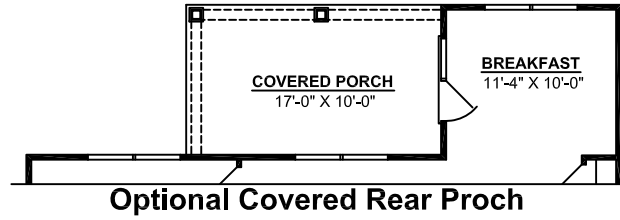

OleSouth.com

Cottage Collection 2102 Plan

Optional Covered Rear Proch

39'-8"

Second Floor

First Floor

62'-0"