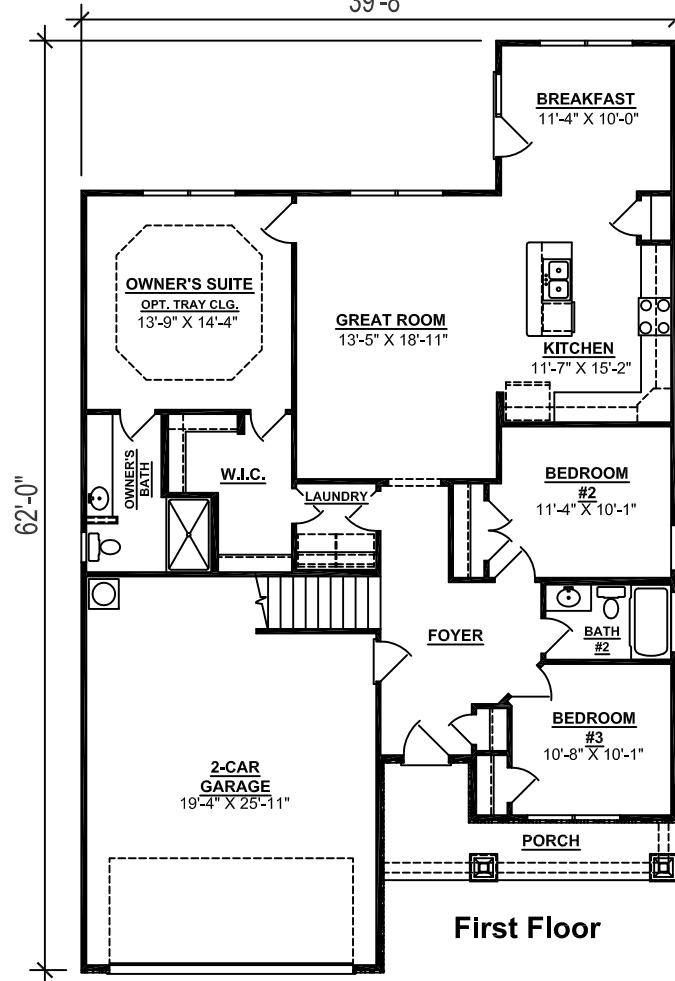

OleSouth.com

Cottage Collection 2102 Plan

Optional Covered Rear Proch

39'-8"

Second Floor

First Floor

62'-0"