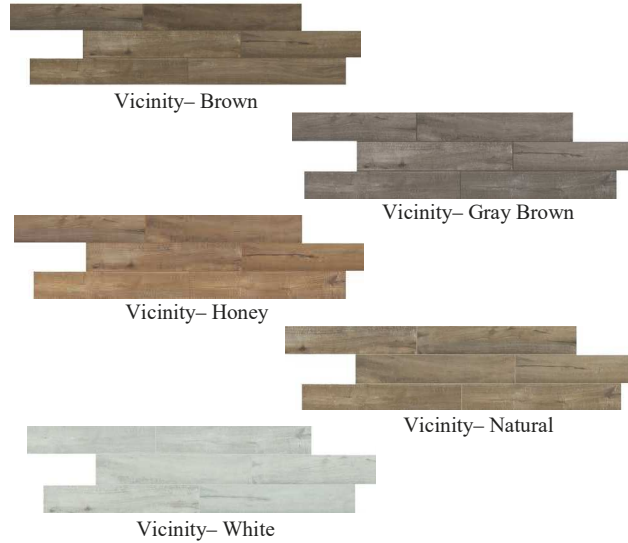

Bathroom #3*

Powder Room*

Laundry/Mud Room

Other*

Additional Tile upgrades
on next page

Other*

*Reference approved community
specifications and floorplan.

Series 3– 6” x 36” Ceramic Tile Flooring (regular or optional diagonal layout)