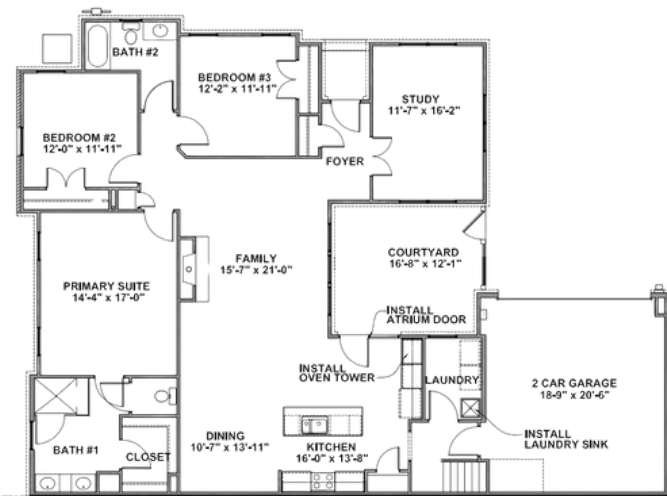

# The Savannah

SCAN THE QR CODE  
TO LEARN MORE!

6726 Mayland Ridge Lane | Lot 03

4 Beds

3 Baths

2-Car Garage

2,420 sq ft

\$615,493

### First Floor