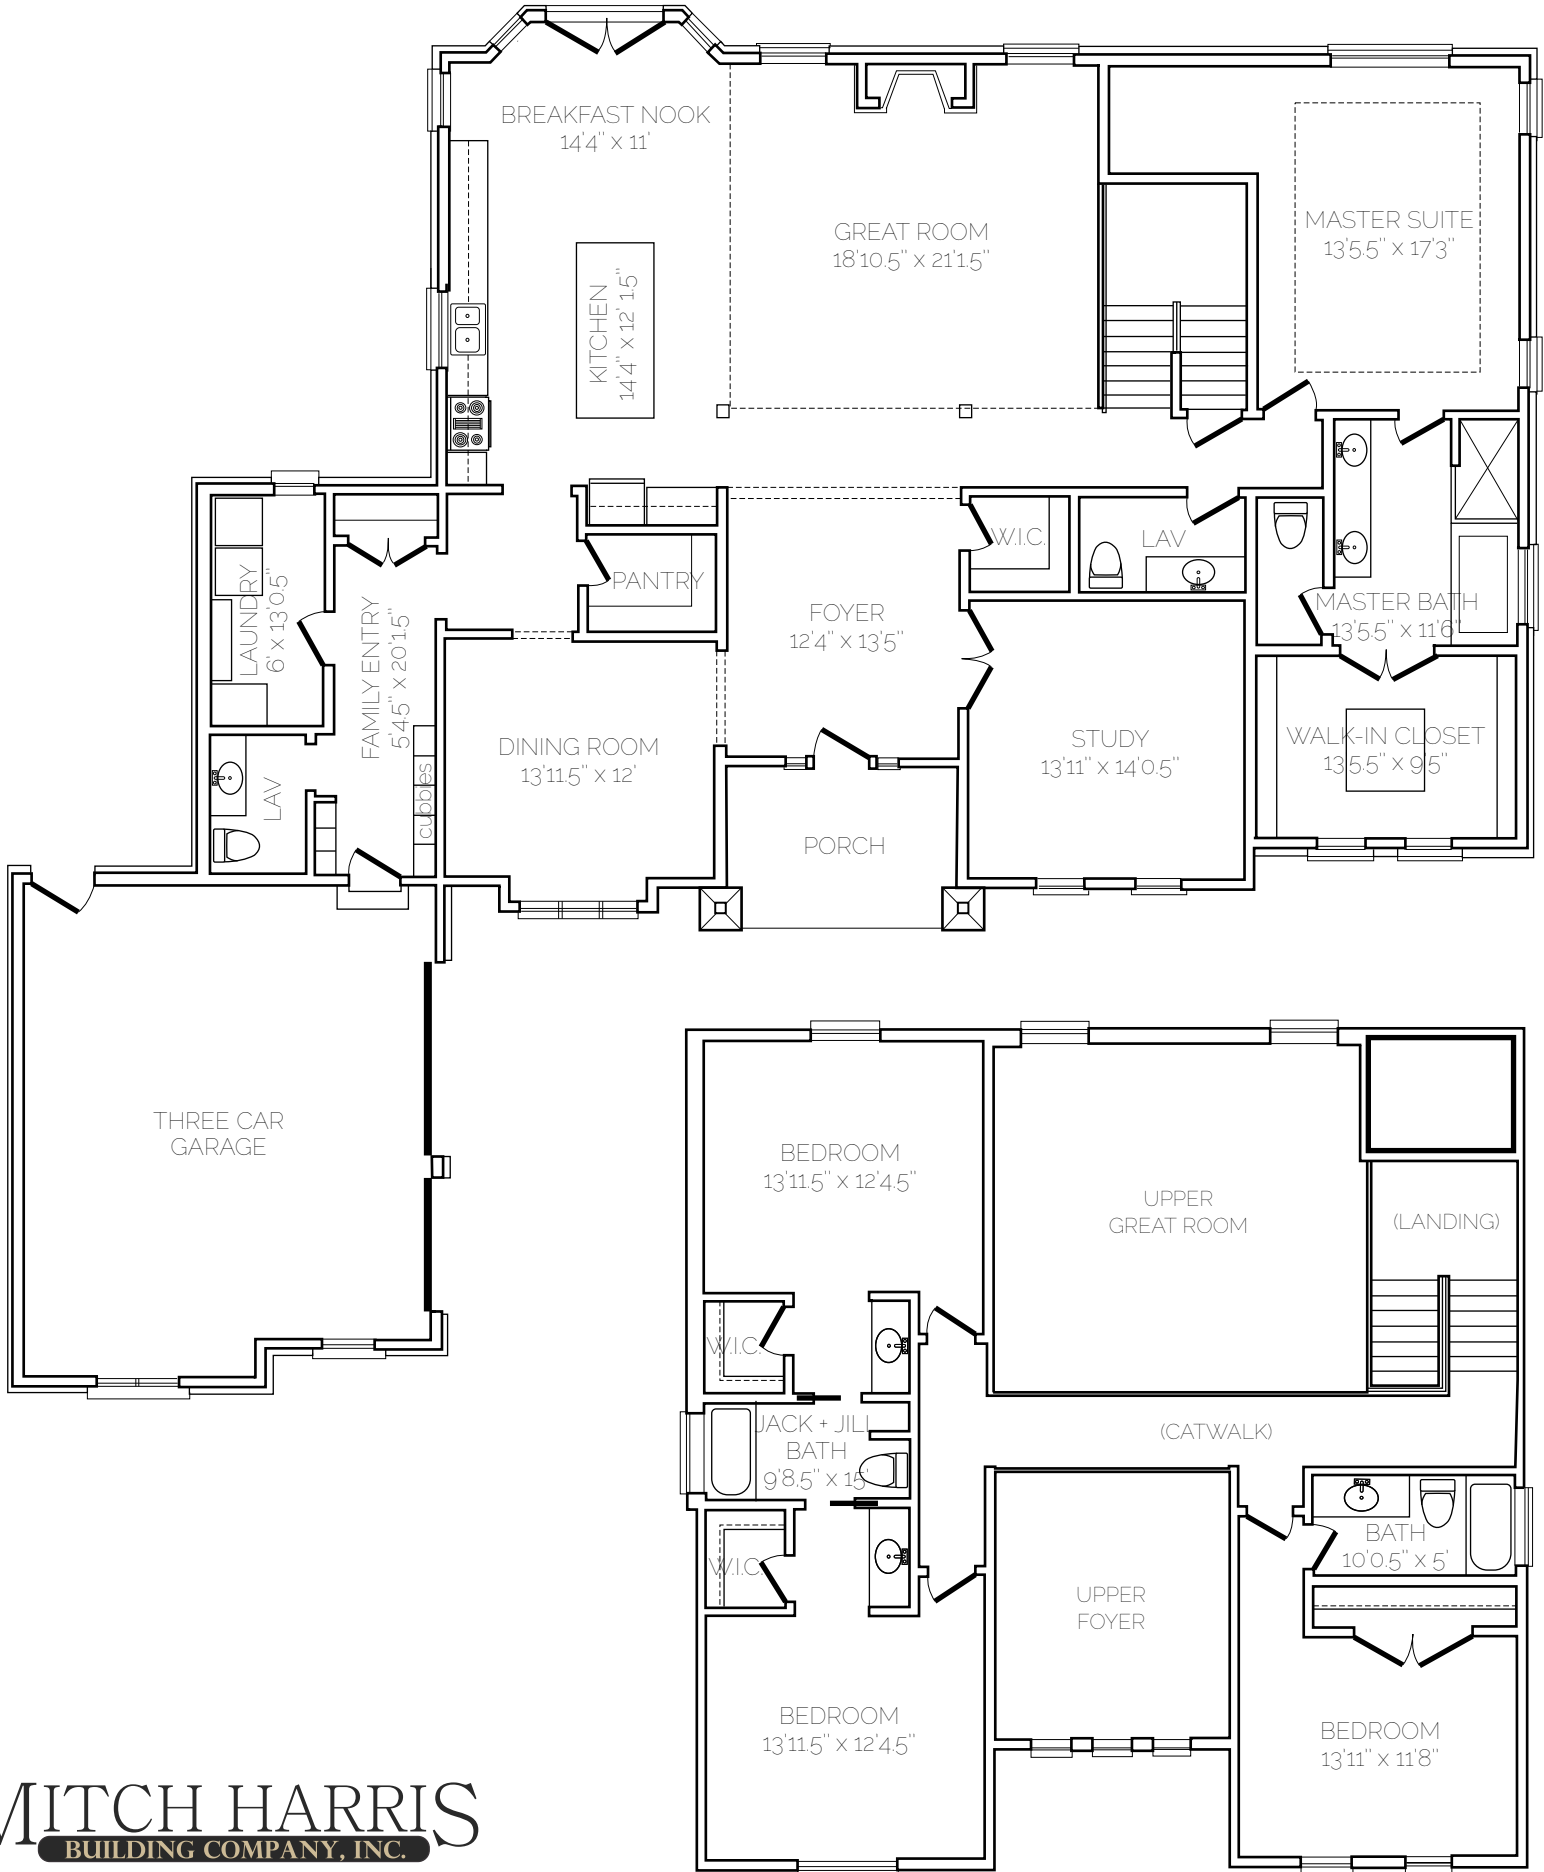

— THE —  
WILLIAMSBURG

3,581 SF 1.5 STORY

# THE WILLIAMSBURG

1.5 story | 3,581 square feet

**MITCH HARRIS**  
BUILDING COMPANY, INC.

DUE TO CONSTANT SEARCH FOR IMPROVEMENT, BUILDER RESERVES THE RIGHT TO MAKE CHANGES TO THE PLANS, EXTERIOR OR PRODUCTS WITHOUT NOTICE. DIMENSIONS ARE APPROXIMATE.