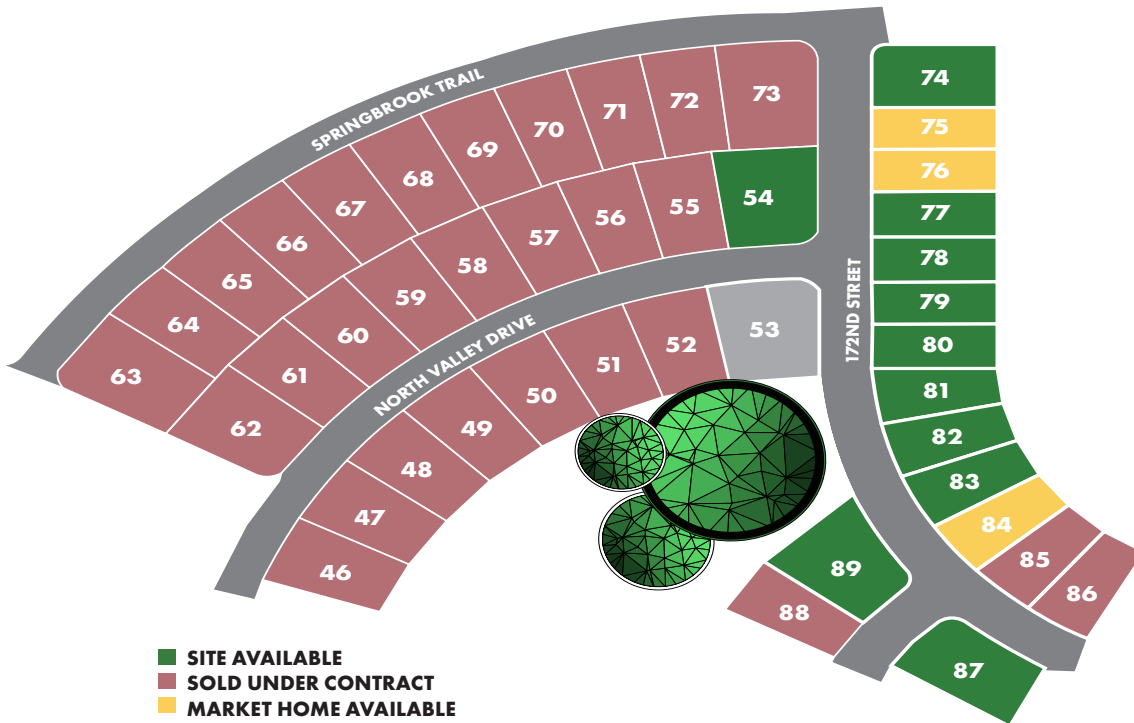

AVAILABLE NOW

5235 172ND ST
\$579,900 - LOT 76

OAKLEY

FINISHED BASEMENT

AVAILABLE NOW

5239 172ND ST
\$574,900 - LOT 75

FOR MORE INFORMATION - P: 515-216-1015 | E: INFO@DESTINYHOMESUSA.COM

BUYDESTINYHOMES.COM

BENTLEY RIDGE

Urbandale, Iowa

AVAILABLE HOMESITES

Lot #	Address	Lot Size	Lot Price	Lot Style
54	17303 North Valley Drive	15161	Call for Pricing	Daylight
74	5243 172nd Street	12610	Call for Pricing	Standard
77	5231 172nd Street	9100	Call for Pricing	Standard
78	5227 172nd Street	9100	Call for Pricing	Standard
79	5223 172nd Street	8400	Call for Pricing	Standard
80	5219 172nd Street	8508	Call for Pricing	Standard
81	5215 172nd Street	9445	Call for Pricing	Standard
82	5209 172nd Street	9445	Call for Pricing	Standard
83	5205 172nd Street	9445	Call for Pricing	Standard
87	17200 Northview Drive	14095	Call for Pricing	Standard
89	17201 Northview Drive	14842	Call for Pricing	Standard