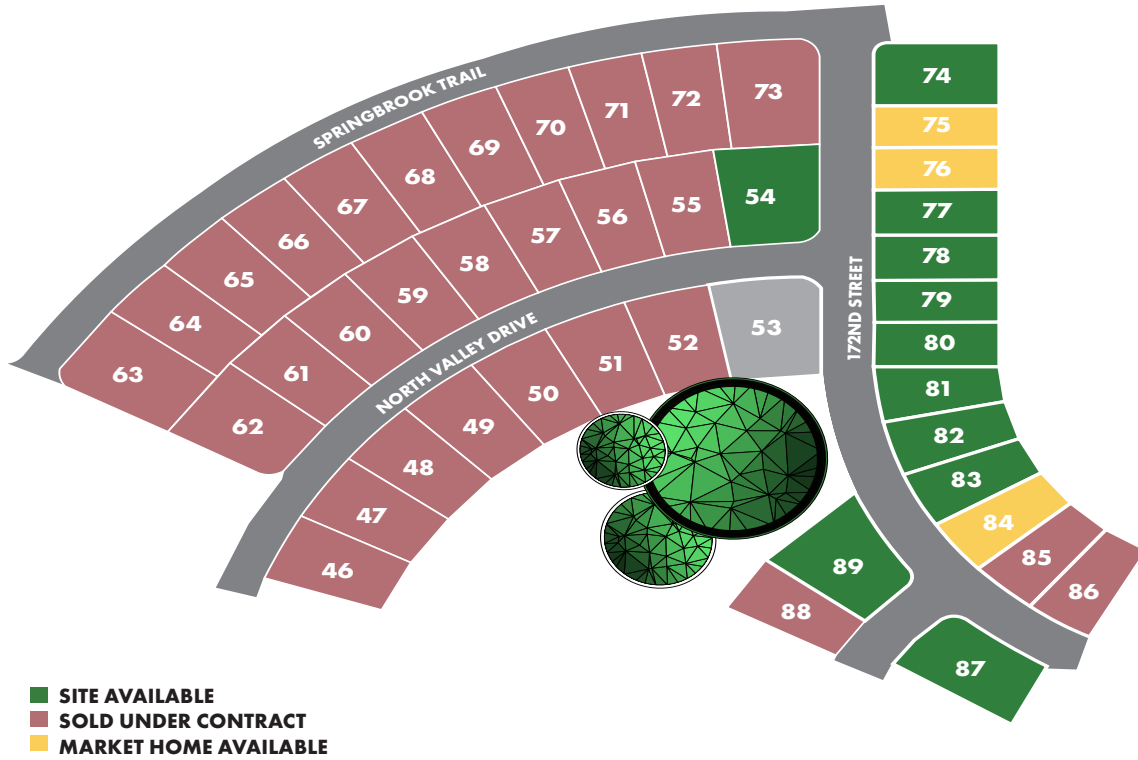

BENTLEY RIDGE

Urbandale, Iowa

AVAILABLE HOMES

BELLE

AVAILABLE NOW

5201 172ND ST
\$544,900 - LOT 84

PALAZZO CD

FINISHED BASEMENT

AVAILABLE NOW

5235 172ND ST
\$579,900 - LOT 76

OAKLEY

FINISHED BASEMENT

AVAILABLE NOW

5239 172ND ST
\$574,900 - LOT 75

FOR MORE INFORMATION - P: 515-216-1015 | E: INFO@DESTINYHOMESUSA.COM

BUYDESTINYHOMES.COM

BENTLEY RIDGE

Urbandale, Iowa

AVAILABLE HOMESITES

Lot #	Address	Lot Size	Lot Price	Lot Style
54	17303 North Valley Drive	15161	Call for Pricing	Daylight
74	5243 172nd Street	12610	Call for Pricing	Standard
77	5231 172nd Street	9100	Call for Pricing	Standard
78	5227 172nd Street	9100	Call for Pricing	Standard
79	5223 172nd Street	8400	Call for Pricing	Standard
80	5219 172nd Street	8508	Call for Pricing	Standard
81	5215 172nd Street	9445	Call for Pricing	Standard
82	5209 172nd Street	9445	Call for Pricing	Standard
83	5205 172nd Street	9445	Call for Pricing	Standard
87	17200 Northview Drive	14095	Call for Pricing	Standard
89	17201 Northview Drive	14842	Call for Pricing	Standard