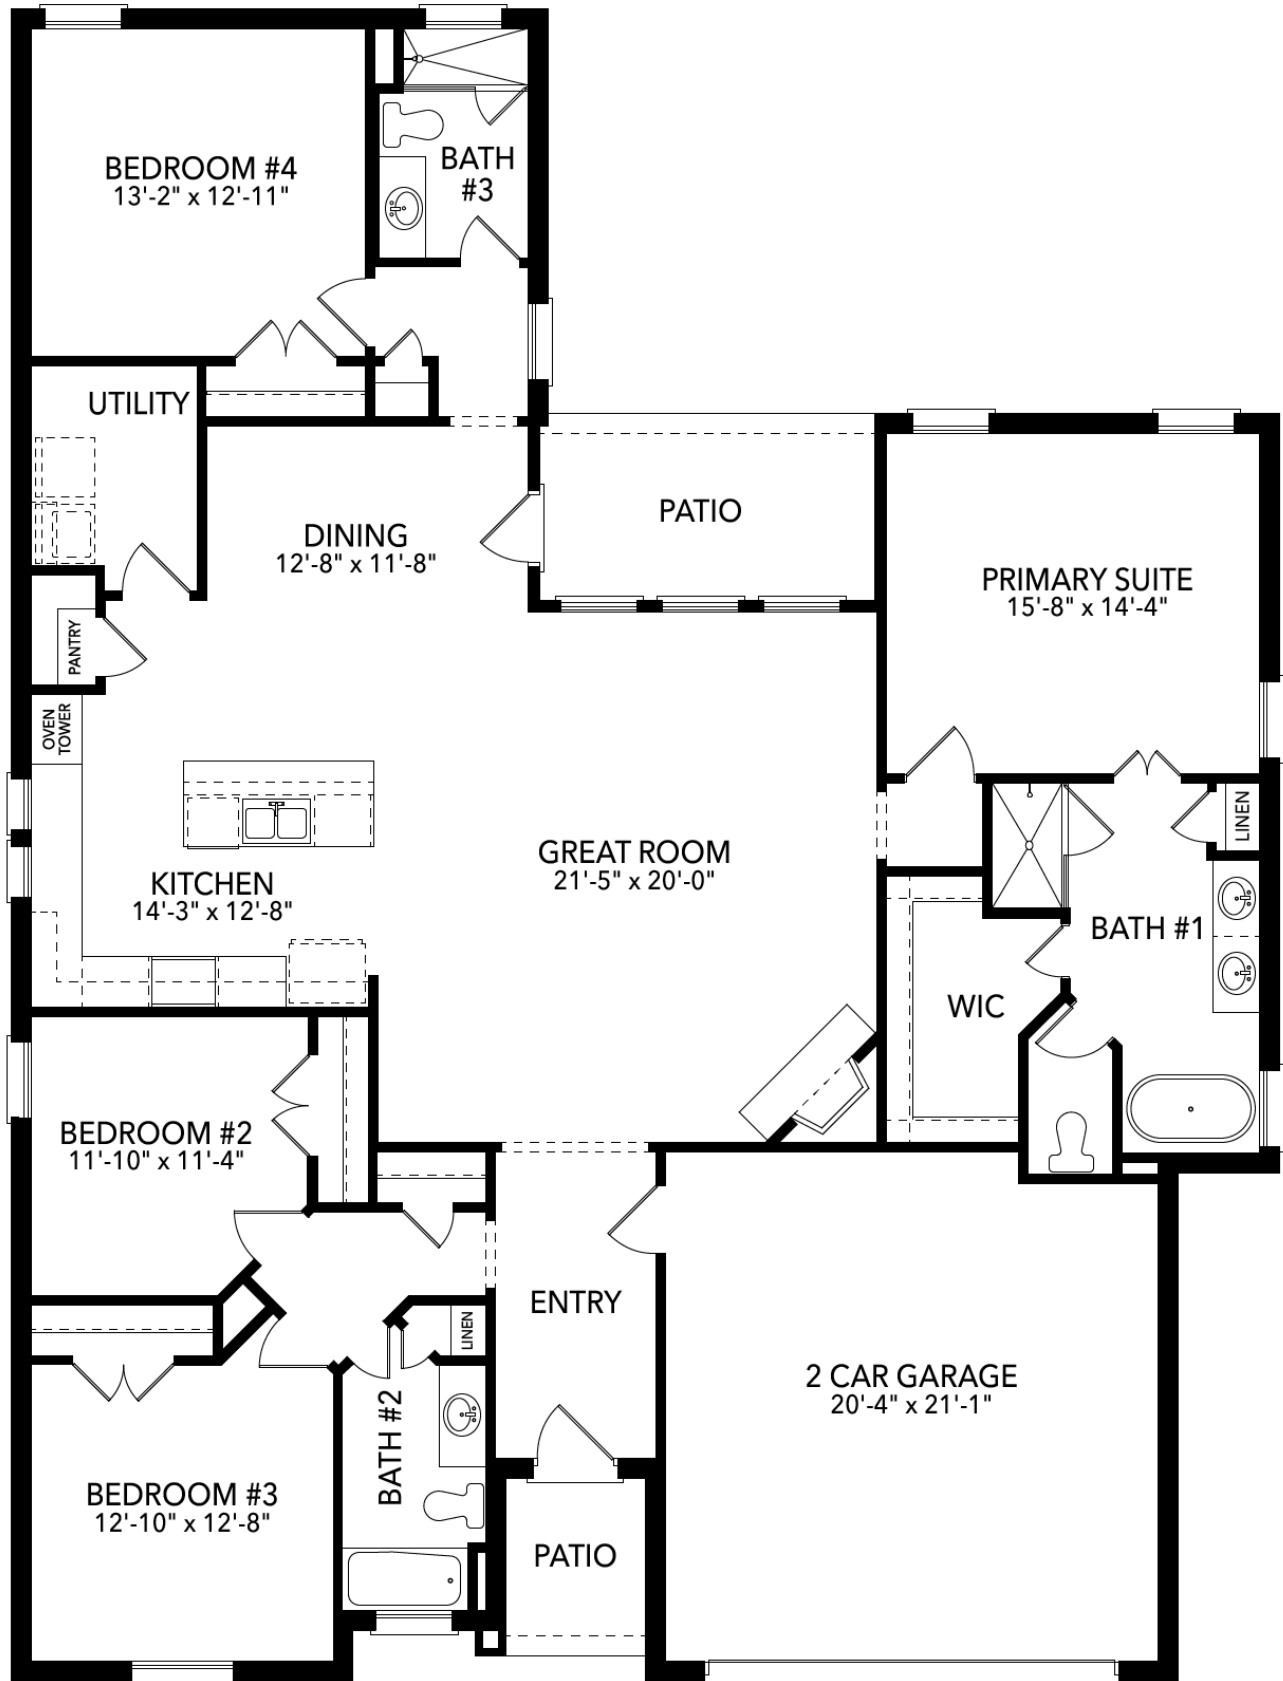

First Floor