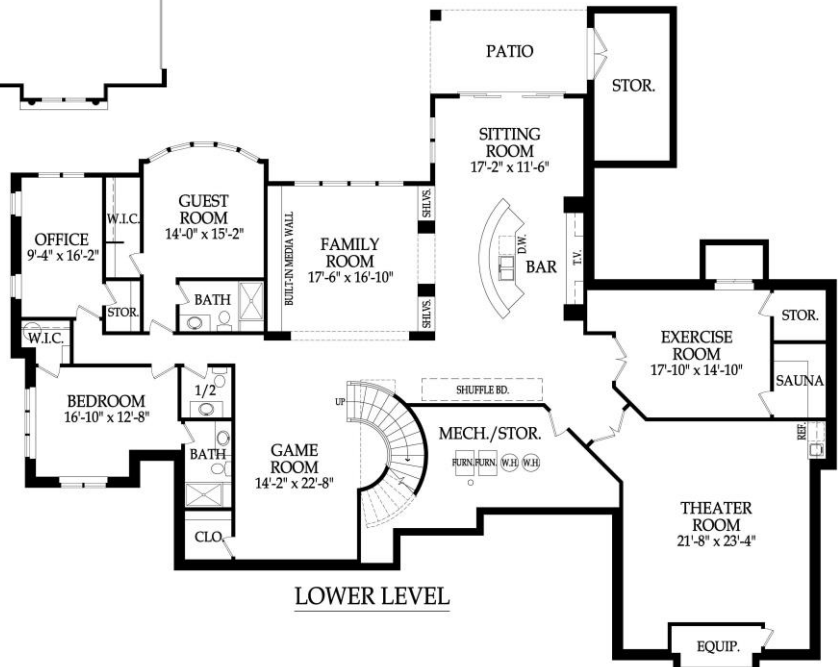

Capella

4 Bedrooms, 4 Baths, 2 Half Baths
Reverse 1.5 Story plan

Contact us 913-481-2680

Main level sq ft – 3,229
Lower level sq ft – 3,571
Total sq ft – 6,800

Floor plans may show optional items.

© Starr Homes LLC. All rights reserved.