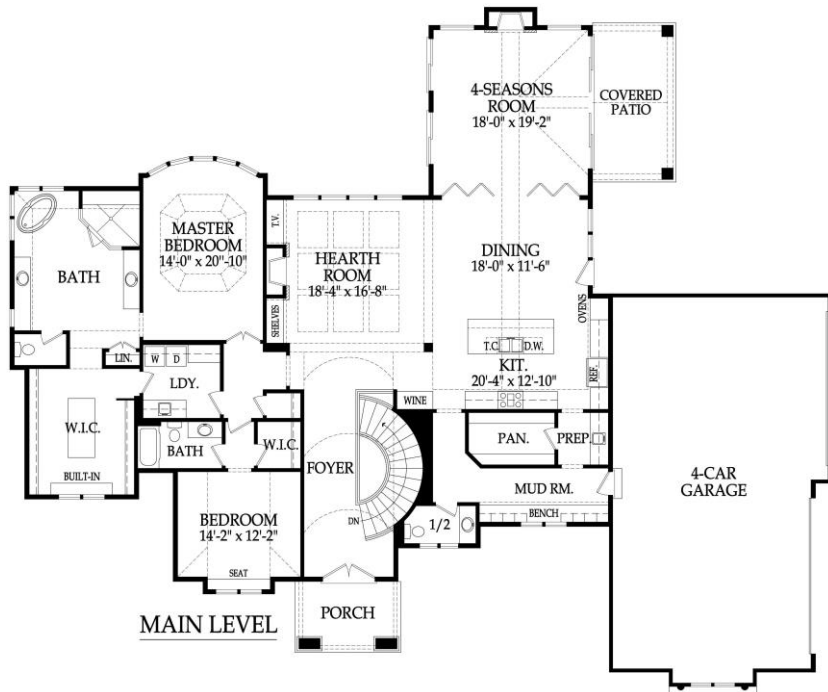

Capella

4 Bedrooms, 4 Baths, 2 Half Baths
Reverse 1.5 Story plan

Contact us 913-481-2680

Main level sq ft – 3,229
Lower level sq ft – 3,571
Total sq ft – 6,800

Floor plans may show optional items.

© Starr Homes LLC. All rights reserved.