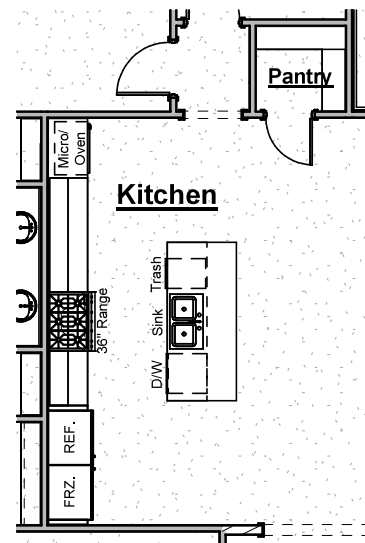

## Plan Options

*12ft Sliding Glass Doors to Covered Patio*

-Adds sliding glass door, omits single door & (3) 2'-8"x5'-0" windows

*Outdoor Gas Log Fireplace*

-Adds outdoor fireplace with siding or brick to match house, cedar beam mantel, firebox, gas logs & electrical outlet above fireplace

*Chef's Kitchen with Double Oven*

-Includes Frigidaire Gallery cooktop, wood hood, 2 wall ovens, microwave in island and dishwasher

*Gourmet Kitchen*

-Includes Frigidaire 36" Professional slide-in range, wood hood, 1 wall oven with microwave above, dishwasher, built-in refrigerator & freezer  
-Please see additional Gourmet Kitchen Structural Option sheet

*Primary Bathroom Tub*

-Adds drop in tub with tile surround, ledge of tub creates small bench in shower

*Spa Shower*

Includes:  
 -(2) Semi-Frameless shower glass door  
 -(2) Shower heads with separate controls  
 -Increases vanity to 180" & adds knee space