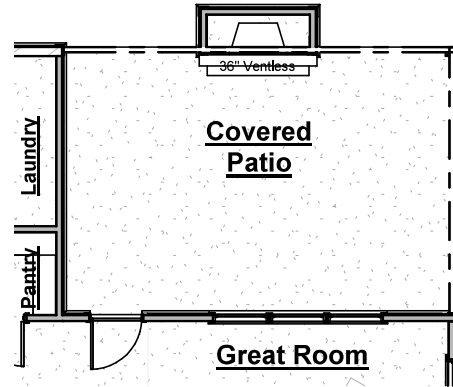

## Plan Options

*12ft Sliding Glass Doors to Covered Patio*

-Adds sliding glass door, omits single door & (3) 2'-8"x5'-0" windows

*Outdoor Gas Log Fireplace*

-Adds outdoor fireplace with siding or brick to match house, cedar beam mantel, firebox, gas logs & electrical outlet above fireplace