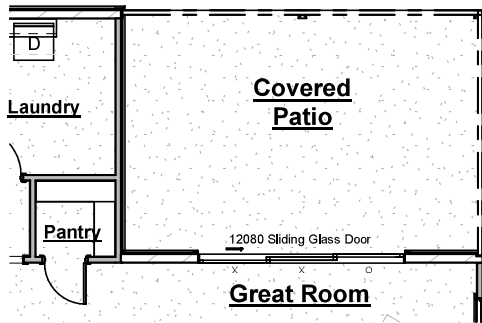

## Plan Options

*12ft Sliding Glass Doors to Covered Patio*

-Adds sliding glass door, omits single door & (3) 2'-8"x5'-0" windows

*Outdoor Gas Log Fireplace*

-Adds outdoor fireplace with siding or brick to match house, cedar beam mantel, firebox, gas logs & electrical outlet above fireplace

*Primary Bathroom Tub*

-Adds drop in tub with tile surround, ledge of tub creates small bench in shower

*Spa Shower*

Includes:  
 -(2) Semi-Frameless shower glass door  
 -(2) Shower heads with separate controls  
 -Increases vanity to 180" & adds knee space