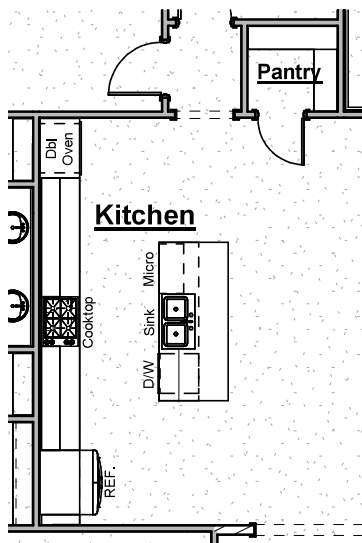

## Plan Options

*12ft Sliding Glass Doors to Covered Patio*

-Adds sliding glass door, omits single door & (3) 2'-8"x5'-0" windows

*Outdoor Gas Log Fireplace*

-Adds outdoor fireplace with siding or brick to match house, cedar beam mantel, firebox, gas logs & electrical outlet above fireplace

*Chef's Kitchen with Double Oven*

-Includes Frigidaire Gallery cooktop, wood hood, 2 wall ovens, microwave in island and dishwasher

*Gourmet Kitchen*

-Includes Frigidaire 36" Professional slide-in range, wood hood, 1 wall oven with microwave above, dishwasher, built-in refrigerator & freezer  
-Please see additional Gourmet Kitchen Structural Option sheet

*Primary Bathroom Tub*

-Adds drop in tub with tile surround, ledge of tub creates small bench in shower

*Spa Shower*

Includes:  
 -(2) Semi-Frameless shower glass door  
 -(2) Shower heads with separate controls  
 -Increases vanity to 180" & adds knee space