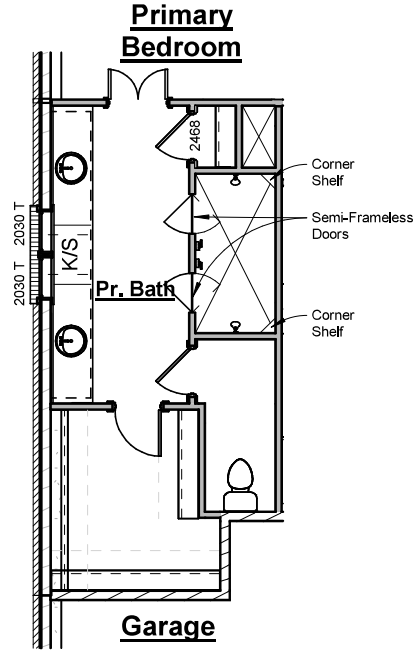

## Plan Options

*12ft Sliding Glass Doors to Covered Patio*

-Adds sliding glass door, omits single door & (3) 2'-8"x5'-0" windows

*Outdoor Gas Log Fireplace*

-Adds outdoor fireplace with siding or brick to match house, cedar beam mantel, firebox, gas logs & electrical outlet above fireplace

*Chef's Kitchen with Double Oven*

-Includes Frigidaire Gallery cooktop, wood hood, 2 wall ovens, microwave in island and dishwasher

*Gourmet Kitchen*

-Includes Frigidaire 36" Professional slide-in range, wood hood, 1 wall oven with microwave above, dishwasher, built-in refrigerator & freezer  
-Please see additional Gourmet Kitchen Structural Option sheet

*Primary Bathroom Tub*

-Adds drop in tub with tile surround, ledge of tub creates small bench in shower

*Spa Shower*

Includes:  
 -(2) Semi-Frameless shower glass door  
 -(2) Shower heads with separate controls  
 -Increases vanity to 180" & adds knee space