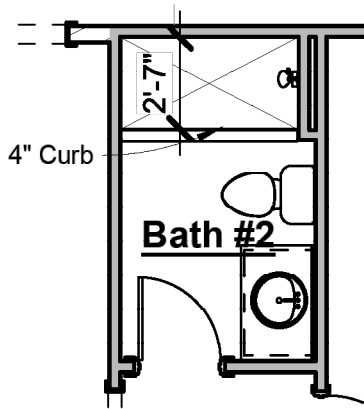

*Primary Bathroom Tub*

-Adds drop in tub with tile surround, ledge of tub creates small bench in shower

*Spa Shower*

Includes:  
 -(2) Semi-Frameless shower glass door  
 -(2) Shower heads with separate controls  
 -Increases vanity to 180" & adds knee space

*Great Room Fireplace Bump-Out*

-Adds fireplace to Great Room  
 -Includes trim-built mantel, firebox, 18" gas logs, tile surround, & electrical outlet above fireplace

*Powder Bath*

-Omits Kitchen Pantry  
 -Includes standard Main Living Area flooring, pedestal sink, plumbing fixture, mirror & toilet

*Bath #2 Tile Shower*

- Replaces tub/shower unit with tile shower
- Includes tile walls & floor, shower head/valve & 4" curb
- Shower enclosure not included & may be purchased at design

*Laundry Room Sink*

- Includes stainless sink with 30" base cabinet, cabinet hardware & countertop
- Cabinet base & countertop can be replaced with a freestanding utility sink

*Other Options*

- Guest Bath Syn-Iron Tub Shower with Tile Surround
- Pedestal Tubs
- 8' Interior Doors on Main Level