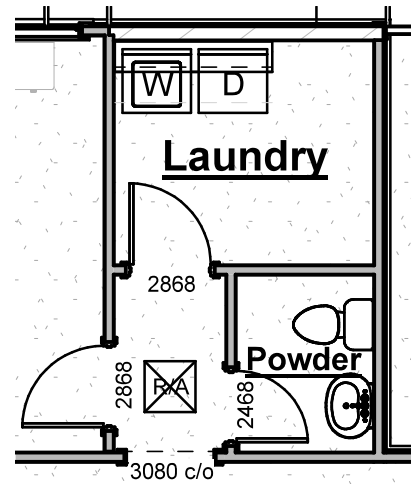

*Primary Bathroom Tub*

-Adds drop in tub with tile surround, ledge of tub creates small bench in shower

*Spa Shower*

Includes:  
 -(2) Semi-Frameless shower glass door  
 -(2) Shower heads with separate controls  
 -Increases vanity to 180" & adds knee space

*Great Room Fireplace Bump-Out*

-Adds fireplace to Great Room  
 -Includes trim-built mantel, firebox, 18" gas logs, tile surround, & electrical outlet above fireplace

*Powder Bath*

-Omits Kitchen Pantry  
 -Includes standard Main Living Area flooring, pedestal sink, plumbing fixture, mirror & toilet

- Includes stainless sink with 30" base cabinet, cabinet hardware & countertop
- Cabinet base & countertop can be replaced with a freestanding utility sink

*Other Options*

- Guest Bath Syn-Iron Tub Shower with Tile Surround
- Pedestal Tubs
- 8' Interior Doors on Main Level