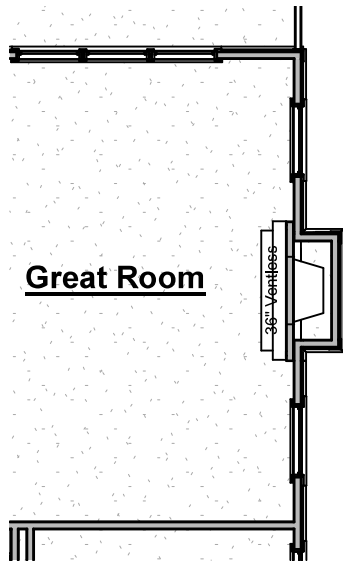

*Primary Bathroom Tub*

-Adds drop in tub with tile surround, ledge of tub creates small bench in shower

*Spa Shower*

Includes:  
 -(2) Semi-Frameless shower glass door  
 -(2) Shower heads with separate controls  
 -Increases vanity to 180" & adds knee space