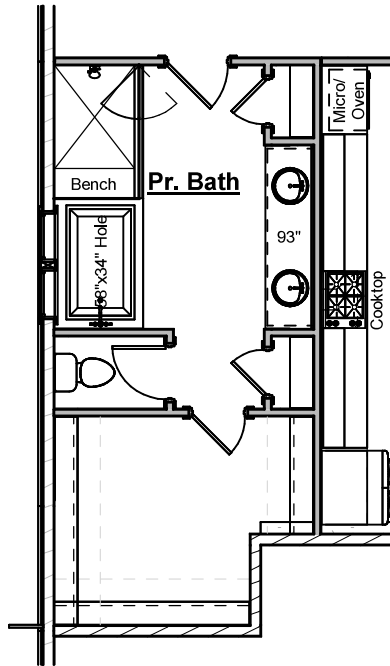

## Plan Options

*12ft Sliding Glass Doors to Covered Patio*

-Adds sliding glass door, omits single door & (3) 2'-8"x5'-0" windows

*Outdoor Gas Log Fireplace*

-Adds outdoor fireplace with siding or brick to match house, cedar beam mantel, firebox, gas logs & electrical outlet above fireplace

*Chef's Kitchen with Double Oven*

-Includes Frigidaire Gallery cooktop, wood hood, 2 wall ovens, microwave in island and dishwasher

*Gourmet Kitchen*

-Includes Frigidaire 36" Professional slide-in range, wood hood, 1 wall oven with microwave above, dishwasher, built-in refrigerator & freezer  
-Please see additional Gourmet Kitchen Structural Option sheet

*Primary Bathroom Tub*

-Adds drop in tub with tile surround, ledge of tub creates small bench in shower

*Spa Shower*

Includes:  
 -(2) Semi-Frameless shower glass door  
 -(2) Shower heads with separate controls  
 -Increases vanity to 180" & adds knee space

*Great Room Fireplace Bump-Out*

-Adds fireplace to Great Room  
 -Includes trim-built mantel, firebox, 18" gas logs, tile surround, & electrical outlet above fireplace

*Powder Bath*

-Omits Kitchen Pantry  
 -Includes standard Main Living Area flooring, pedestal sink, plumbing fixture, mirror & toilet