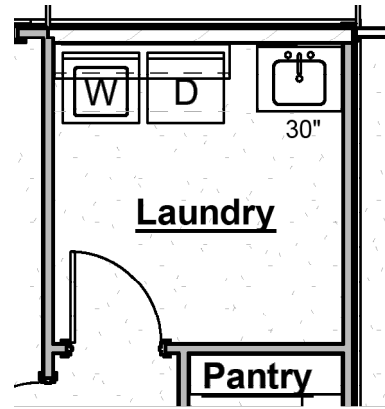

*Primary Bathroom Tub*

-Adds drop in tub with tile surround, ledge of tub creates small bench in shower

*Spa Shower*

Includes:  
 -(2) Semi-Frameless shower glass door  
 -(2) Shower heads with separate controls  
 -Increases vanity to 180" & adds knee space

*Great Room Fireplace Bump-Out*

-Adds fireplace to Great Room  
 -Includes trim-built mantel, firebox, 18" gas logs, tile surround, & electrical outlet above fireplace

*Powder Bath*

-Omits Kitchen Pantry  
 -Includes standard Main Living Area flooring, pedestal sink, plumbing fixture, mirror & toilet

*Bath #2 Tile Shower*

- Replaces tub/shower unit with tile shower
- Includes tile walls & floor, shower head/valve & 4" curb
- Shower enclosure not included & may be purchased at design

*Laundry Room Sink*

- Includes stainless sink with 30" base cabinet, cabinet hardware & countertop
- Cabinet base & countertop can be replaced with a freestanding utility sink

*Other Options*

- Guest Bath Syn-Iron Tub Shower with Tile Surround
- Pedestal Tubs
- 8' Interior Doors on Main Level