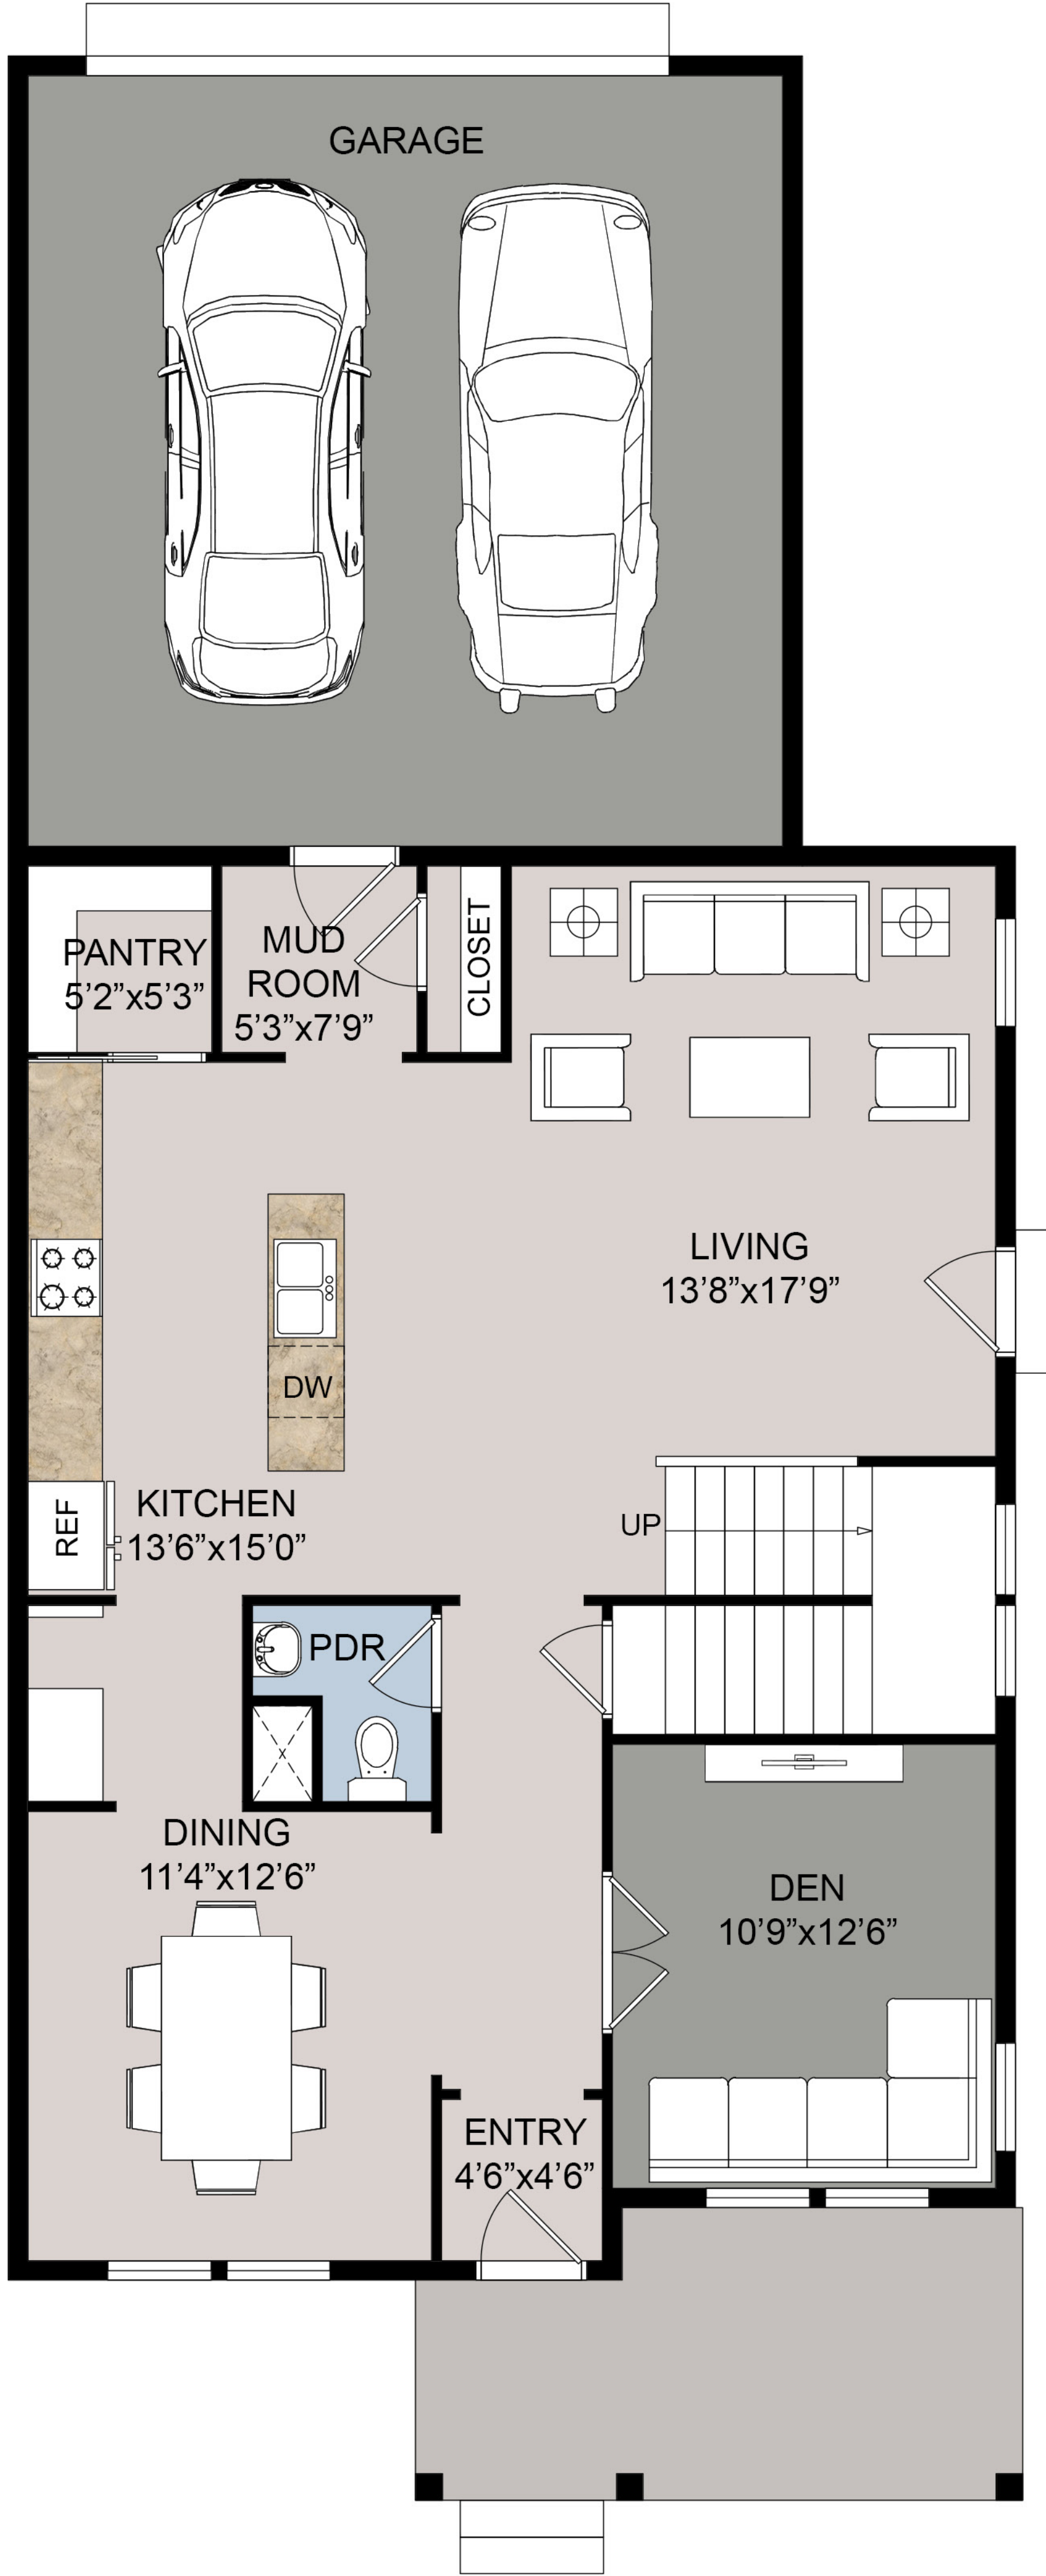

# The Snowcrest Floor Plan

FIRST FLOOR PLAN

SECOND FLOOR PLAN

First Floor (Above Grade)	1,098.00 Sq.Ft.
Second Floor (Above Grade)	1,098.00 Sq.Ft.
<b>Total</b>	<b>2,196.00 Sq.Ft.</b>