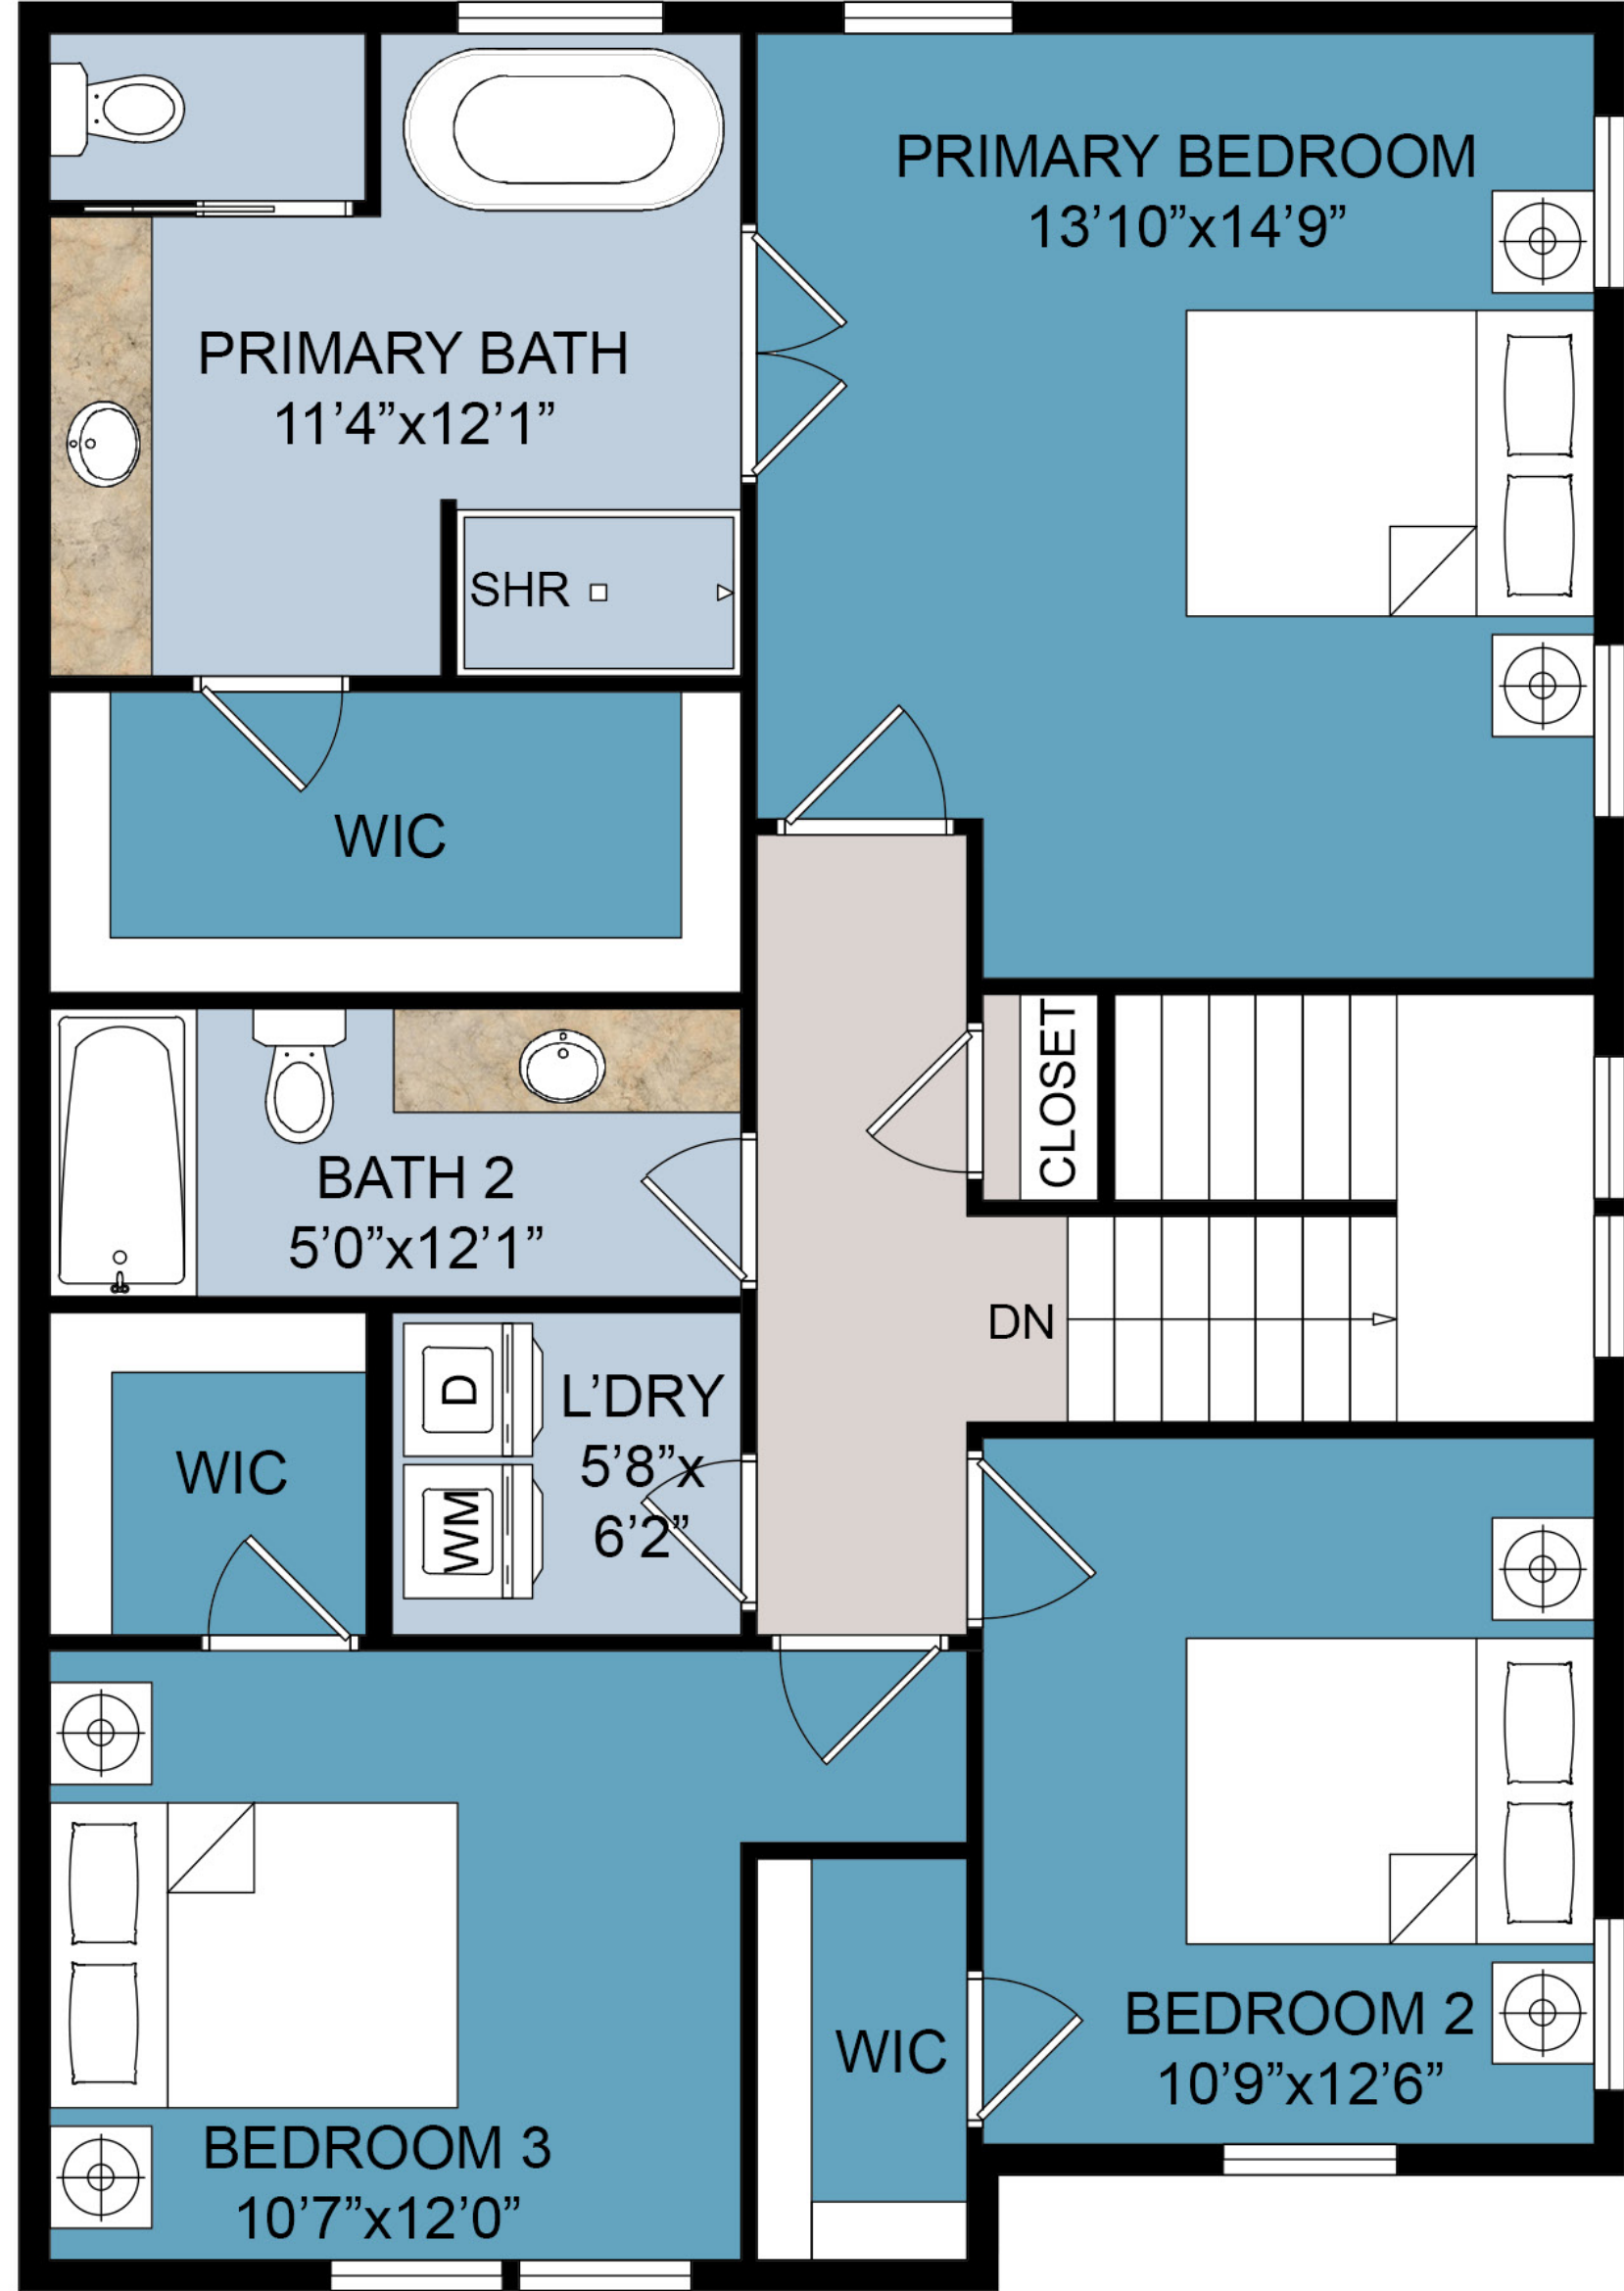

# The Snowcrest Floor Plan

FIRST FLOOR PLAN

SECOND FLOOR PLAN

First Floor (Above Grade)	1,098.00 Sq.Ft.
Second Floor (Above Grade)	1,098.00 Sq.Ft.
<b>Total</b>	<b>2,196.00 Sq.Ft.</b>