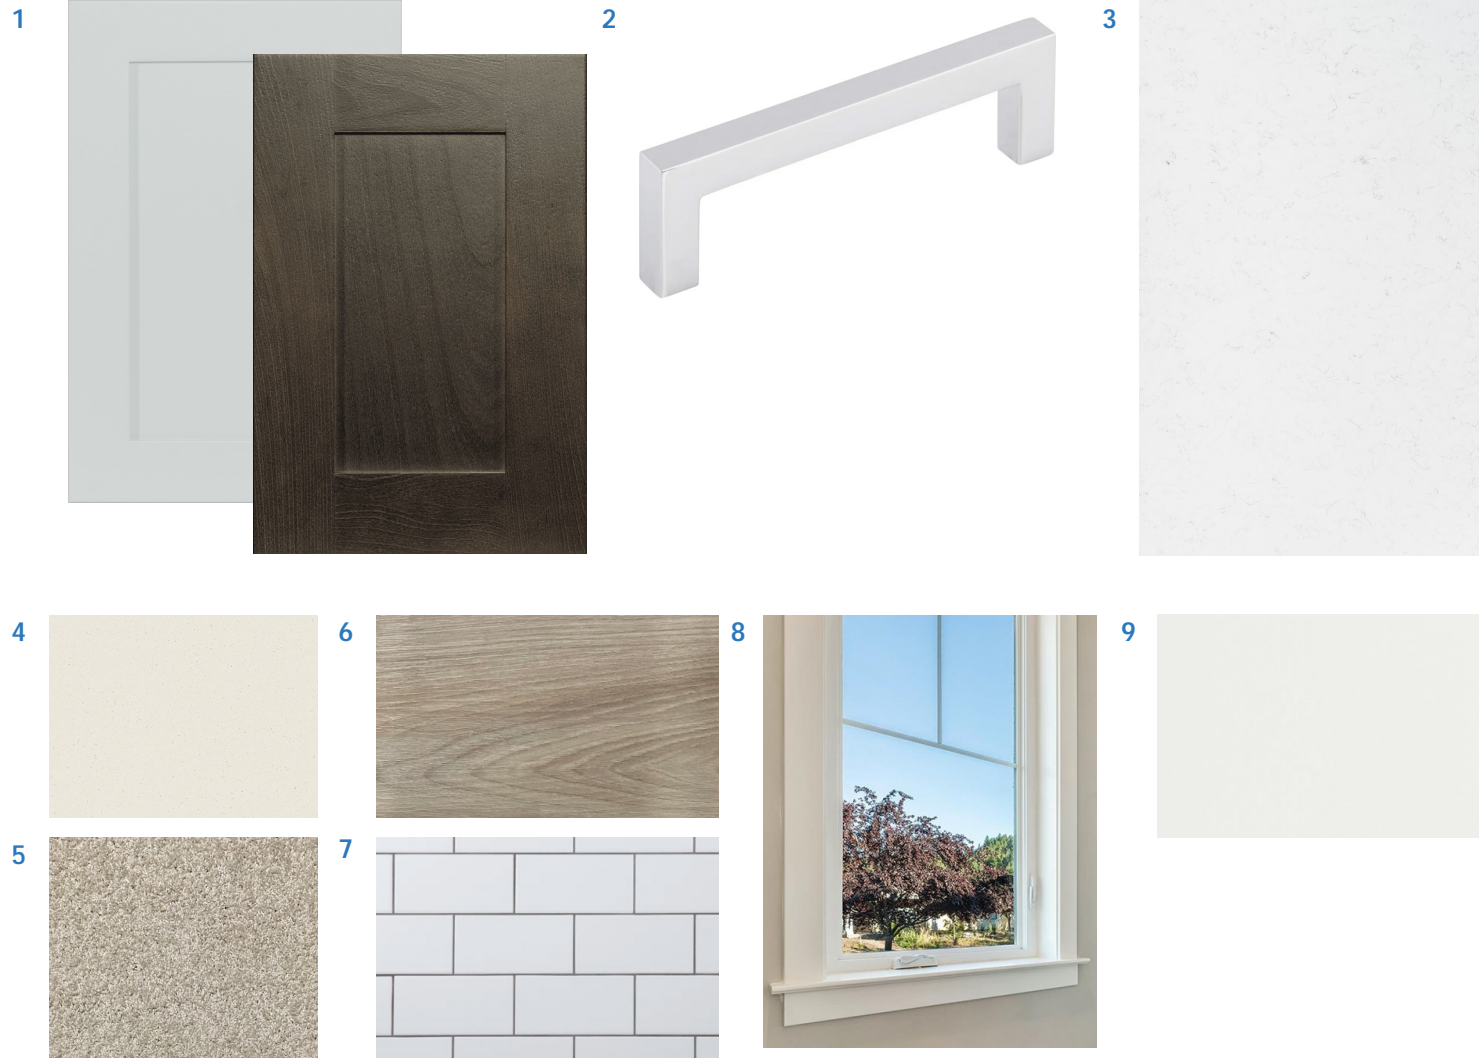

INTERIOR FINISHES

- 1 CABINETS SPLIT FINISH
Craftsman 3" Shaker Doors
Swiss Coffee & Smoked Gray
- 2 CABINET HARDWARE
Modern Square Pull
Chrome
- 3 KITCHEN & ISLAND COUNTER
MS International
Carrara Morro
- 4 BATHS & LAUNDRY COUNTER
Daltile ONE Quartz
Simply White
- 5 CARPET FLOORING
Mohawk Reactive Collection
Sugar Cookie
- 6 LVP FLOORING
Hartco 7"x48" Vinyl Planks
Visionary Field
- 7 BATHROOM TILE
Daltile Color Wheel
3"x6" Straight Set Arctic White
- 8 WINDOW TRIM
Stool & Apron On All Windows
- 9 INTERIOR PAINT
Whitest White