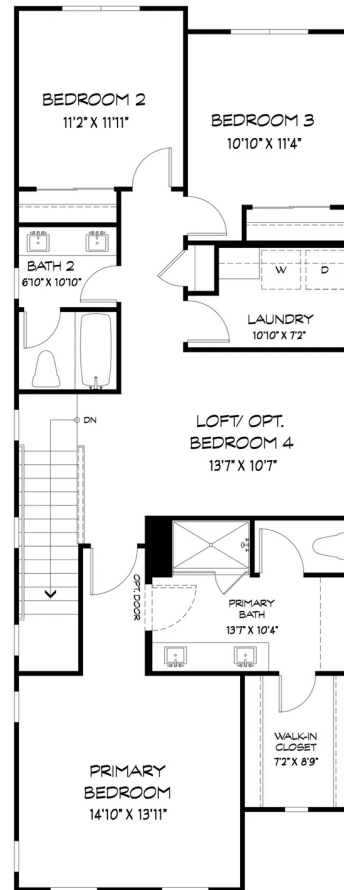

ARCHITECTURAL FLOOR PLAN

1. 1 1,887 SQ. FT TWO STORY FLOORPLAN
2. 2 OPEN CONCEPT GREAT ROOM DESIGN
3. 3 DEDICATED DINING AREA
4. 4 MODERN KITCHEN WITH LARGE CENTER ISLAND
5. 5 MAIN LEVEL POWDER BATH
6. 6 ATTACHED 2-CAR GARAGE
7. 7 UPSTAIRS LOFT FOR FLEXIBLE USE
8. 8 TWO SECONDARY BEDROOMS UPSTAIRS
9. 9 FULL BATH FOR SECONDARY BEDROOMS
10. 10 PRIVATE PRIMARY SUITE
11. 11 WALK-IN CLOSET IN PRIMARY SUITE
12. 12 DUAL VANITIES IN PRIMARY BATH
13. 13 FUNCTIONAL LAYOUT WITH FLEXIBLE LIVING OPTIONS

SECOND FLOOR