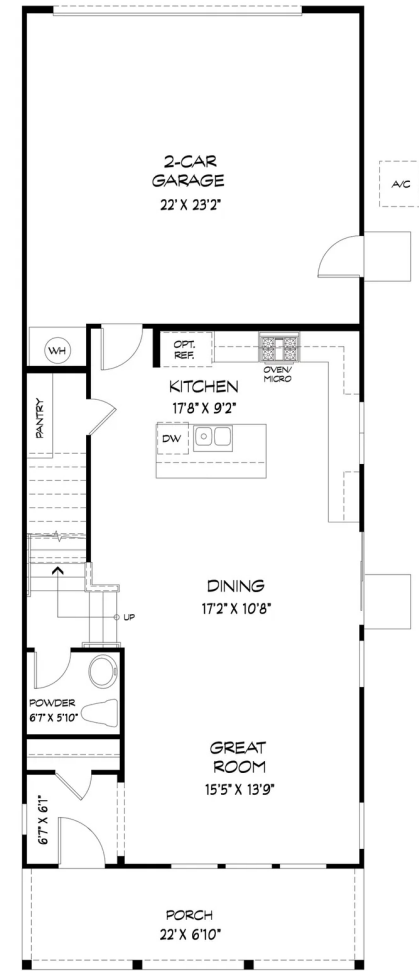

FIRST FLOOR