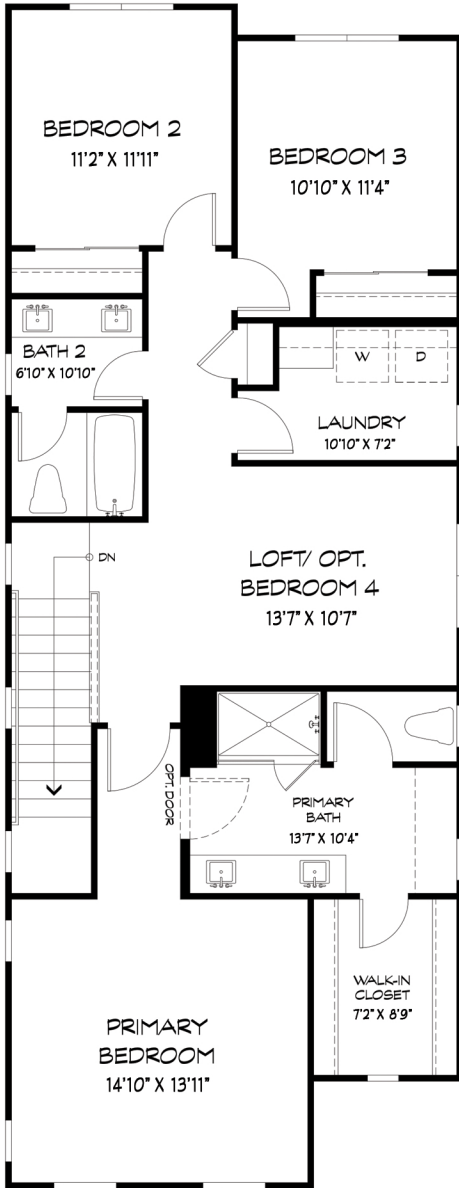

FARMHOUSE
COLOR SCHEME 2

COTTAGE
COLOR SCHEME 4

1,8887 SQ FT

3 - 4 BEDROOMS

2.5 BATHROOMS

2-CAR GARAGE

TWO-STORIES

PLAN 3 offers 1,887 sq. ft. of flexible two-story living with Farmhouse and Cottage elevations. This thoughtfully designed home features 3 bedrooms with an optional 4th in place of the upstairs loft. The main level includes a spacious great room, open dining area, and a modern kitchen with a large island, plus a powder bath and attached 2-car garage. Upstairs, two secondary bedrooms share a full bath, and the laundry room is just steps from the generous primary suite with a walk-in closet and dual vanities. Premium finishes complete this stylish home in the heart of Windsor.

SCAN WITH YOUR CAMERA
TO LEARN MORE!

707-694-6547 | OLDREDWOOD@RYDERHOMES.COM
WWW.RYDERHOMES.COM/ORV
 6122 OLD REDWOOD HIGHWAY, WINDSOR, CA 95492

SECOND FLOOR

**OPTIONAL
BEDROOM 4
IN LIEU OF LOFT**

FIRST FLOOR

1,887 SQ FT

3 - 4 BEDROOMS

2.5 BATHROOMS

2-CAR GARAGE

TWO-STORIES

OLD REDWOOD VILLAGE

HOMESITE 28

PLAN 3 FARMHOUSE | SCHEME 2

ARCHITECTURAL FLOOR PLAN

- 1 1,887 SQ. FT TWO STORY FLOORPLAN
- 2 OPEN CONCEPT GREAT ROOM DESIGN
- 3 DEDICATED DINING AREA
- 4 MODERN KITCHEN WITH LARGE CENTER ISLAND
- 5 MAIN LEVEL POWDER BATH
- 6 ATTACHED 2-CAR GARAGE
- 7 UPSTAIRS LOFT FOR FLEXIBLE USE
- 8 TWO SECONDARY BEDROOMS UPSTAIRS
- 9 FULL BATH FOR SECONDARY BEDROOMS
- 10 PRIVATE PRIMARY SUITE
- 11 WALK-IN CLOSET IN PRIMARY SUITE
- 12 DUAL VANITIES IN PRIMARY BATH
- 13 FUNCTIONAL LAYOUT WITH FLEXIBLE LIVING OPTIONS