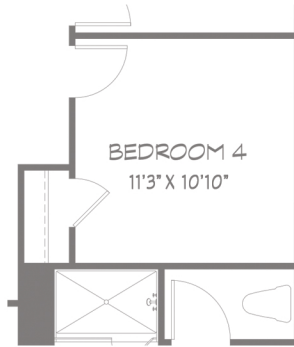

SECOND FLOOR

**OPTIONAL
BEDROOM 4
IN LIEU OF LOFT**