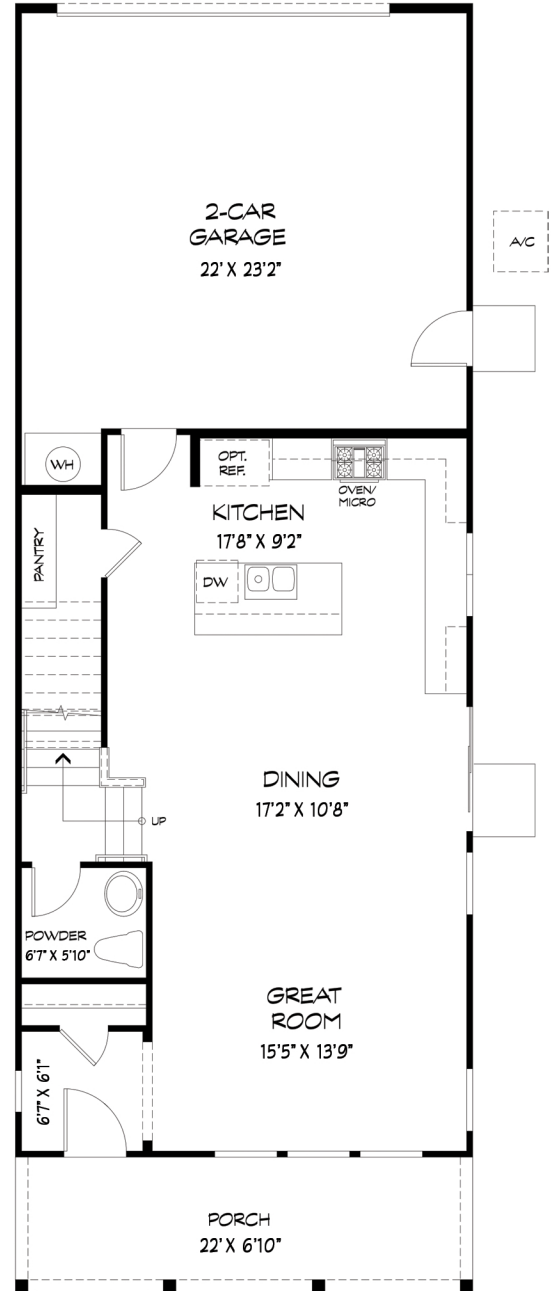

FARMHOUSE
COLOR SCHEME 2

COTTAGE
COLOR SCHEME 4

1,8887 SQ FT

3 - 4 BEDROOMS

2.5 BATHROOMS

2-CAR GARAGE

TWO-STORIES

PLAN 3 offers 1,887 sq. ft. of flexible two-story living with Farmhouse and Cottage elevations. This thoughtfully designed home features 3 bedrooms with an optional 4th in place of the upstairs loft. The main level includes a spacious great room, open dining area, and a modern kitchen with a large island, plus a powder bath and attached 2-car garage. Upstairs, two secondary bedrooms share a full bath, and the laundry room is just steps from the generous primary suite with a walk-in closet and dual vanities. Premium finishes complete this stylish home in the heart of Windsor.

SCAN WITH YOUR CAMERA
TO LEARN MORE!

707-694-6547 | OLDREDWOOD@RYDERHOMES.COM
WWW.RYDERHOMES.COM/ORV
 6122 OLD REDWOOD HIGHWAY, WINDSOR, CA 95492

SECOND FLOOR

**OPTIONAL
BEDROOM 4
IN LIEU OF LOFT**

FIRST FLOOR

1,887 SQ FT

3 - 4 BEDROOMS

2.5 BATHROOMS

2-CAR GARAGE

TWO-STORIES

OLD REDWOOD VILLAGE

HOMESITE 28

PLAN 3 FARMHOUSE | SCHEME 2

ARCHITECTURAL FLOOR PLAN

- 1 1,887 SQ. FT TWO STORY FLOORPLAN
- 2 OPEN CONCEPT GREAT ROOM DESIGN
- 3 DEDICATED DINING AREA
- 4 MODERN KITCHEN WITH LARGE CENTER ISLAND
- 5 MAIN LEVEL POWDER BATH
- 6 ATTACHED 2-CAR GARAGE
- 7 UPSTAIRS LOFT FOR FLEXIBLE USE
- 8 TWO SECONDARY BEDROOMS UPSTAIRS
- 9 FULL BATH FOR SECONDARY BEDROOMS
- 10 PRIVATE PRIMARY SUITE
- 11 WALK-IN CLOSET IN PRIMARY SUITE
- 12 DUAL VANITIES IN PRIMARY BATH
- 13 FUNCTIONAL LAYOUT WITH FLEXIBLE LIVING OPTIONS