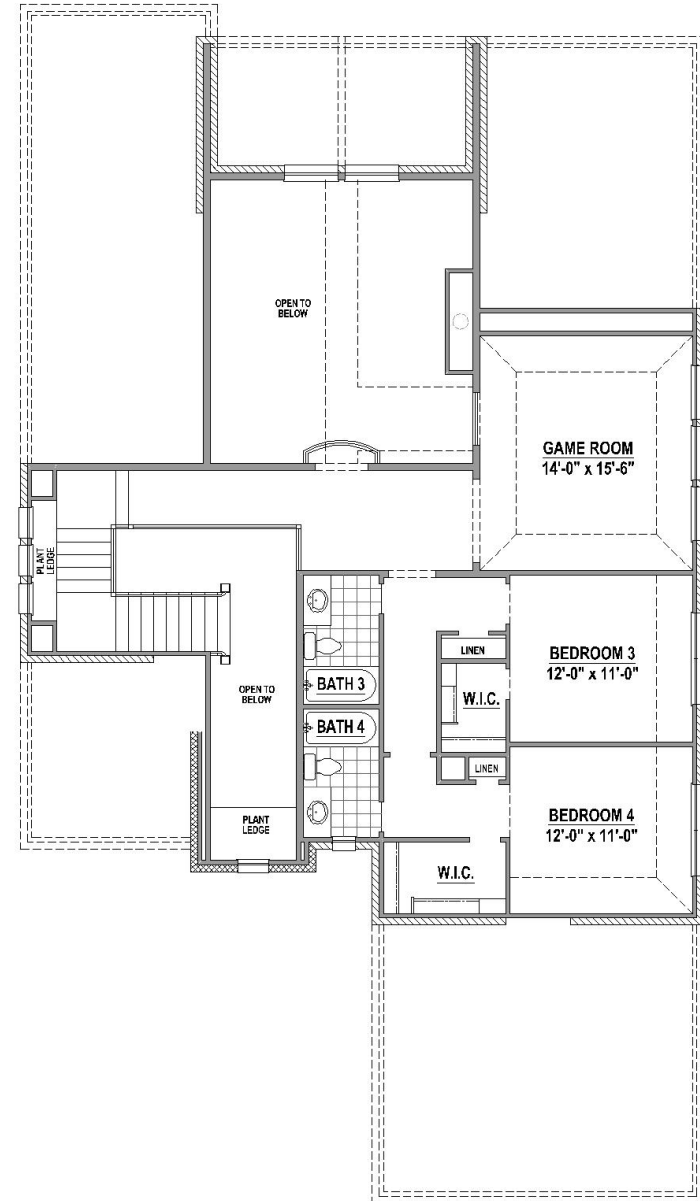

PLAN 1671

American
Legend
HOMES®

Elevation A

BUILT FOR THE
WAY YOU LIVE

PLAN 1671 | 3,315 SF

Features

- 2 Story
- 4 Bedrooms
- 4 Full Baths

- 1 Powder Bath
- Study
- Game Room

- Media Room
- Outdoor Living Area
- 2-Car Garage

First Floor

Second Floor

Structural Options

No structural options available for this floorplan.

PLAN 1671

Elevation A with Stone

Elevation B with Stone