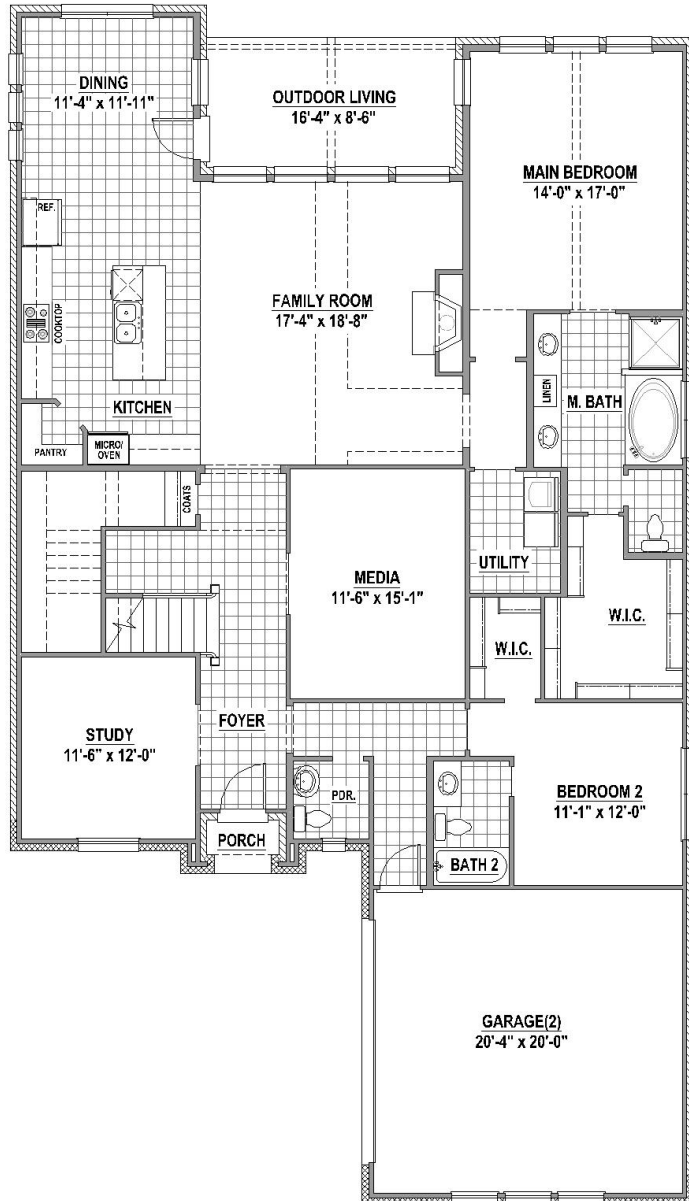

PLAN 1671

American
Legend
HOMES®

Elevation A

BUILT FOR THE
WAY YOU LIVE

PLAN 1671 | 3,315 SF

Features

- 2 Story
- 4 Bedrooms
- 4 Full Baths

- 1 Powder Bath
- Study
- Game Room

- Media Room
- Outdoor Living Area
- 2-Car Garage

First Floor

Second Floor

Structural Options

No structural options available for this floorplan.

PLAN 1671

Elevation A with Stone

Elevation B with Stone