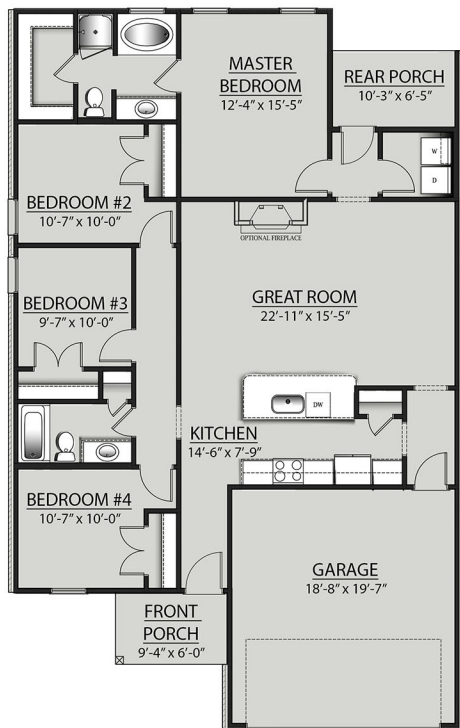

THE WELSBURG B II PLAN

Living Area

1568 Square Feet

Total Area

2097 Square Feet

Features

- Open Floor Plan
- Four Bedrooms, Two Bathrooms
- Two Car Garage
- Brick & Stucco Exterior
- Recessed Can Lighting in Kitchen & Great Room
- Walk-In Master Closet
- Separate Master Shower and Garden Tub
- Front and Rear Porch