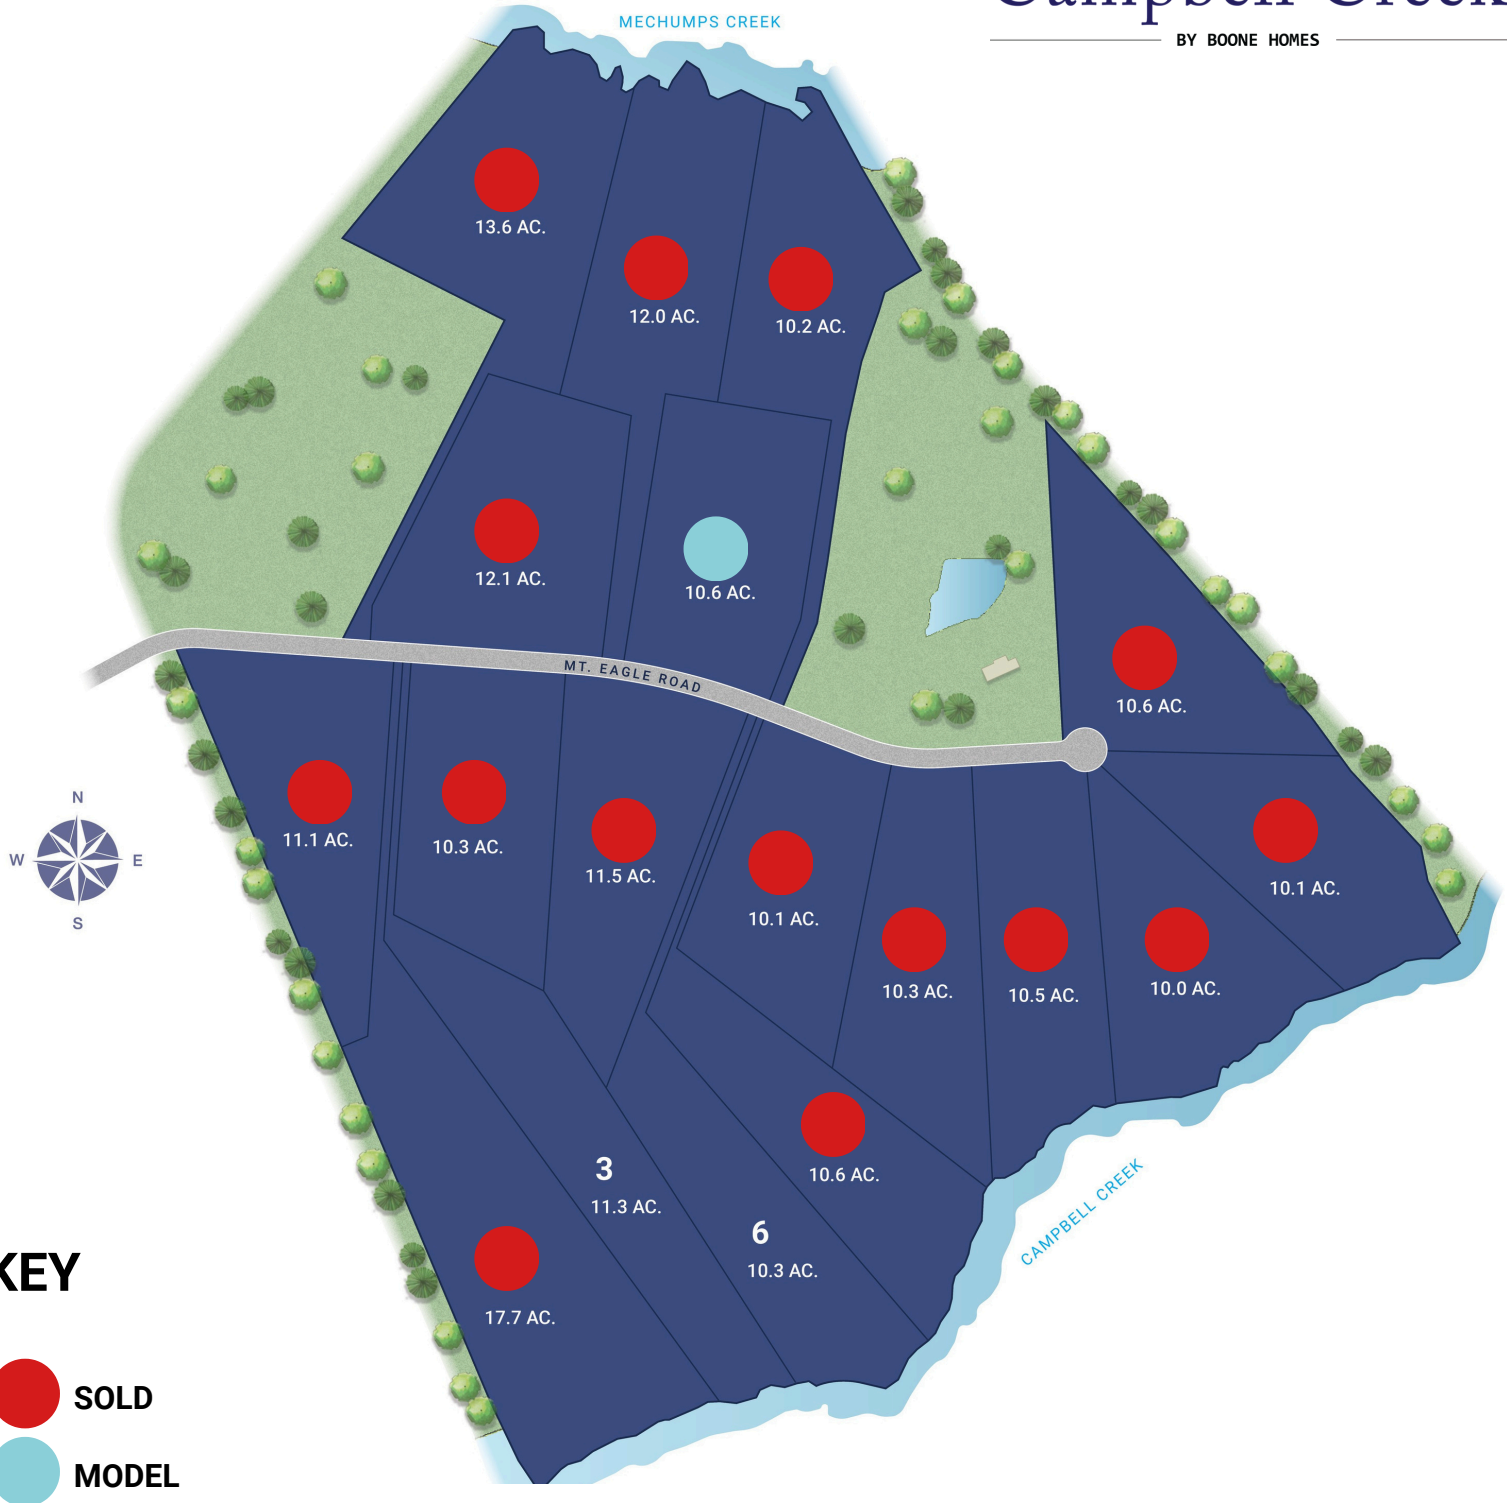

THE RESERVE AT CAMPBELL CREEK

Boone Homes

THE RESERVE AT
Campbell Creek
BY BOONE HOMES

Artist rendering. All plans and details are approximate and subject to change. Illustration may not represent finished development details.