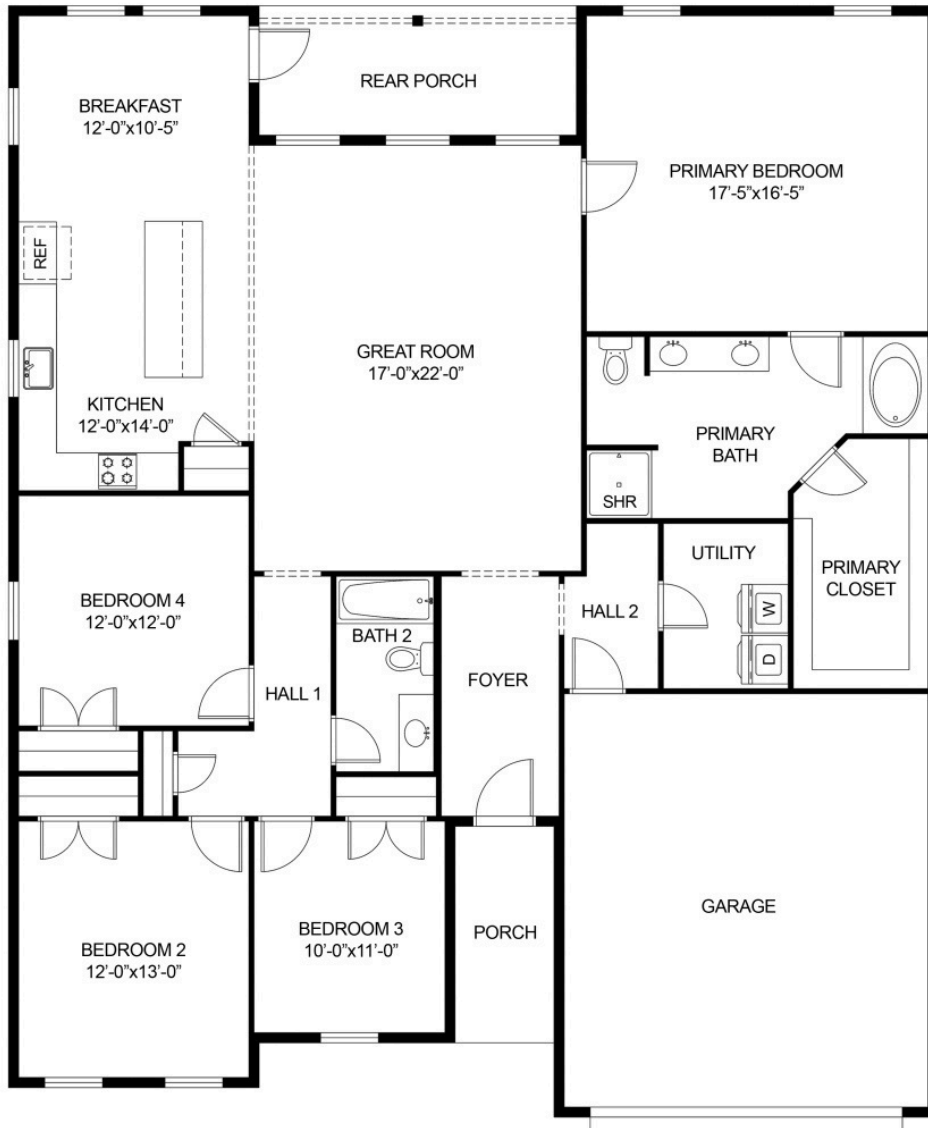

# The Amelia

# Classic Collection

# The Amelia

4 Bedrooms  
2 Baths  
2097 Living Area  
2708 Total Area

Builder reserves the right to make changes to plans, specifications, materials, and to substitute materials of similar quality without notice. All dimensions & square footages are approximate.. Floor plans and some elevations depicted are artistic renderings & may differ from actual construction plans. Prices are subject to change without notice.