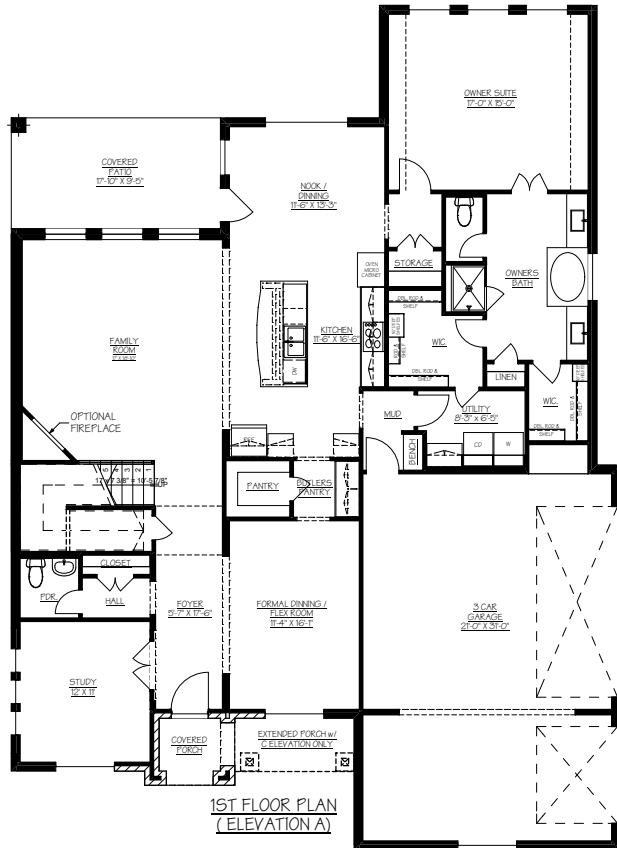

THE WICHITA (SIDE ENTRY)

- 3,185 SQUARE FEET
 - 3 CAR GARAGE
 - 4 BEDROOM, 3 1/2 BATH
 - GAME ROOM
 - STUDY & FORMAL DINING / FLEX SPACE

ELEVATION "A"

ELEVATION "B"

ELEVATION "C"

www.rshomebuilders.com | 3045 Lackland Rd, Fort Worth, TX 76116 | P: 817.953.3308 F: 817.737.1245