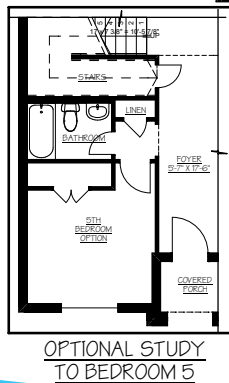

THE WICHITA (SIDE ENTRY)

- 3,185 SQUARE FEET
 - 3 CAR GARAGE
 - 4 BEDROOM, 3 1/2 BATH
 - GAME ROOM
 - STUDY & FORMAL DINING / FLEX SPACE

ELEVATION "A"

ELEVATION "B"

ELEVATION "C"

www.rshomebuilders.com | 3045 Lackland Rd, Fort Worth, TX 76116 | P: 817.953.3308 F: 817.737.1245