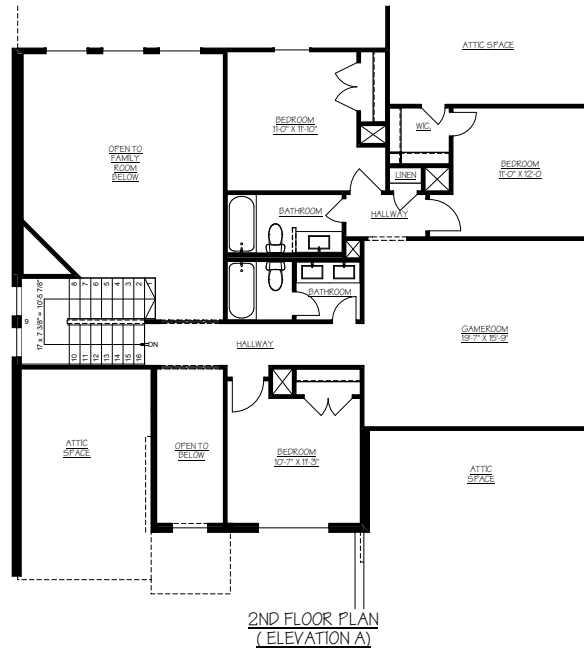

THE WICHITA (SIDE ENTRY)

- 3,185 SQUARE FEET
 - 3 CAR GARAGE
 - 4 BEDROOM, 3 1/2 BATH
 - GAME ROOM
 - STUDY & FORMAL DINING / FLEX SPACE

ELEVATION "A"

ELEVATION "B"

ELEVATION "C"

www.rshomebuilders.com | 3045 Lackland Rd, Fort Worth, TX 76116 | P: 817.953.3308 F: 817.737.1245