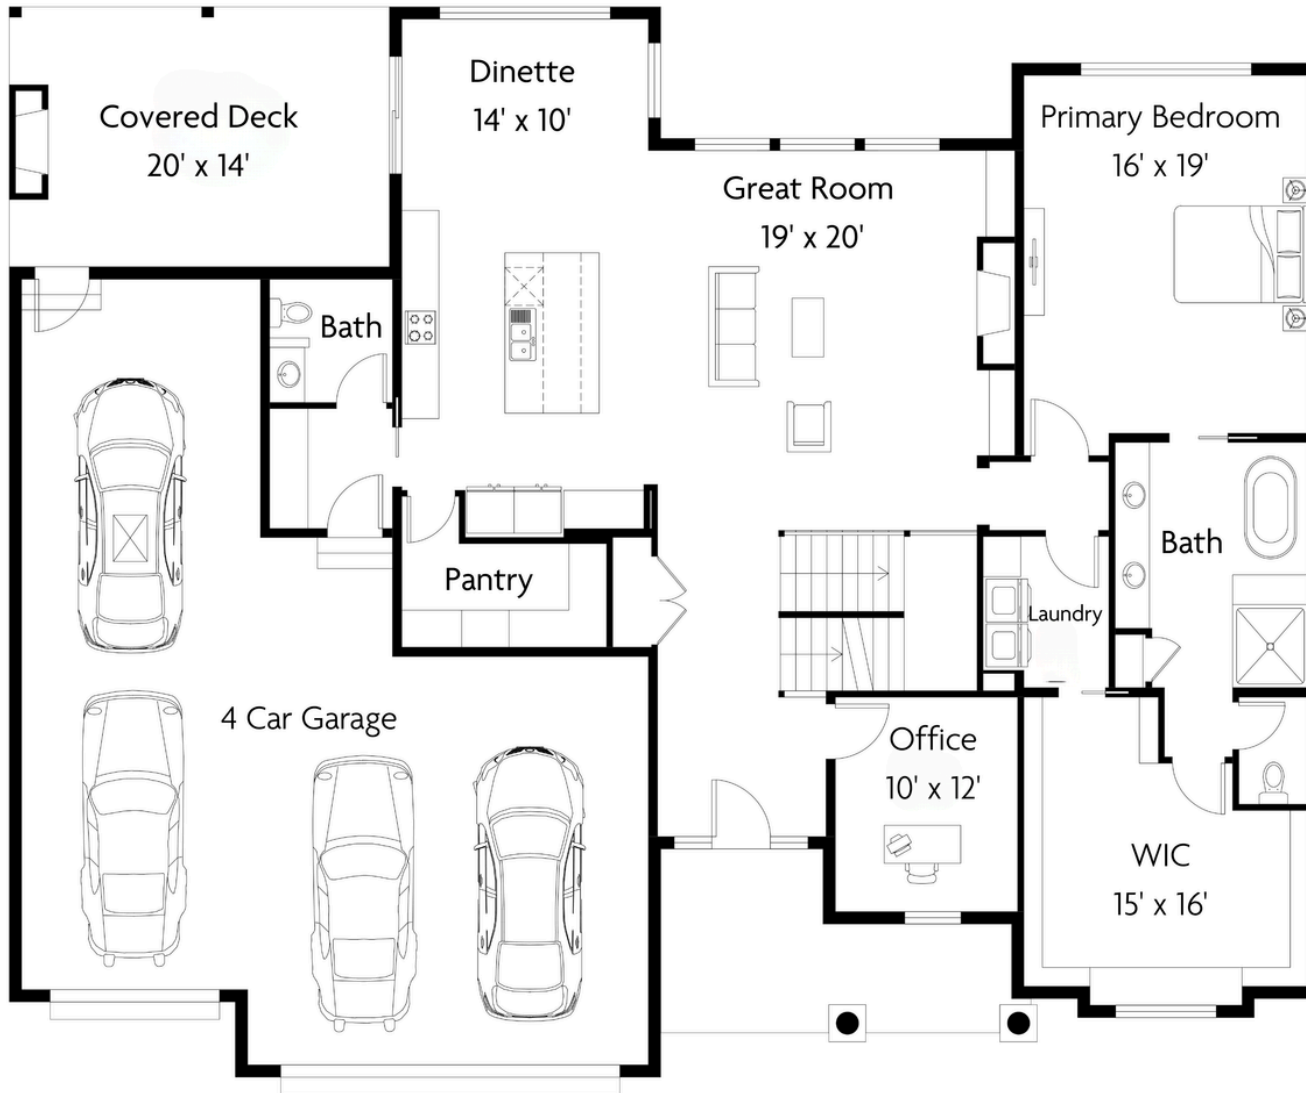

Rockport

4
BEDS

5
BATHS

4
GARAGE

4,611
SQ. FT.

DESTINATION
HOMES

INSPIRE YOUR LIFESTYLE. LUXURY LIVING.

Rockport

MAIN LEVEL | 2,131

Renderings are subject to change. Photo and elevations may be shown with options.
Options are subject to change without notice. Square footage and dimensions are approximate.

Rockport

UPPER LEVEL | 1,927

Rockport

LOWER LEVEL | 1,508

Renderings are subject to change. Photo and elevations may be shown with options. Options are subject to change without notice. Square footage and dimensions are approximate.