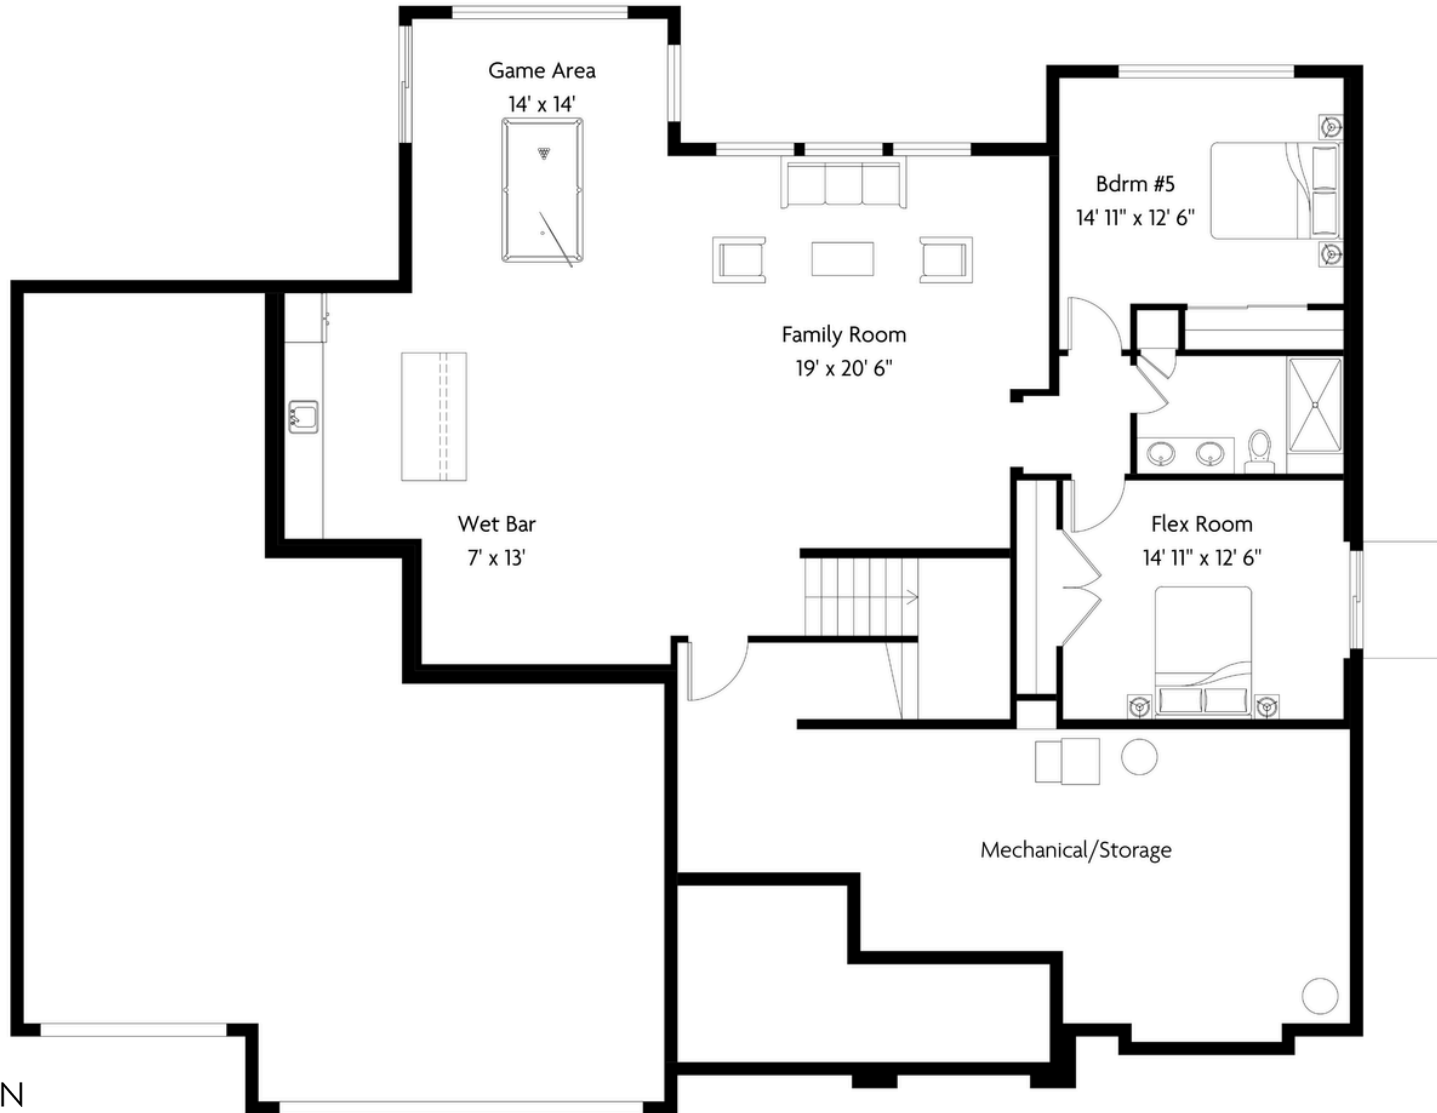

Rockport

4
BEDS

5
BATHS

4
GARAGE

4,611
SQ. FT.

DESTINATION
HOMES

INSPIRE YOUR LIFESTYLE. LUXURY LIVING.

Rockport

MAIN LEVEL | 2,131

Renderings are subject to change. Photo and elevations may be shown with options.
Options are subject to change without notice. Square footage and dimensions are approximate.

Rockport

UPPER LEVEL | 1,927

Rockport

LOWER LEVEL | 1,508

Renderings are subject to change. Photo and elevations may be shown with options. Options are subject to change without notice. Square footage and dimensions are approximate.