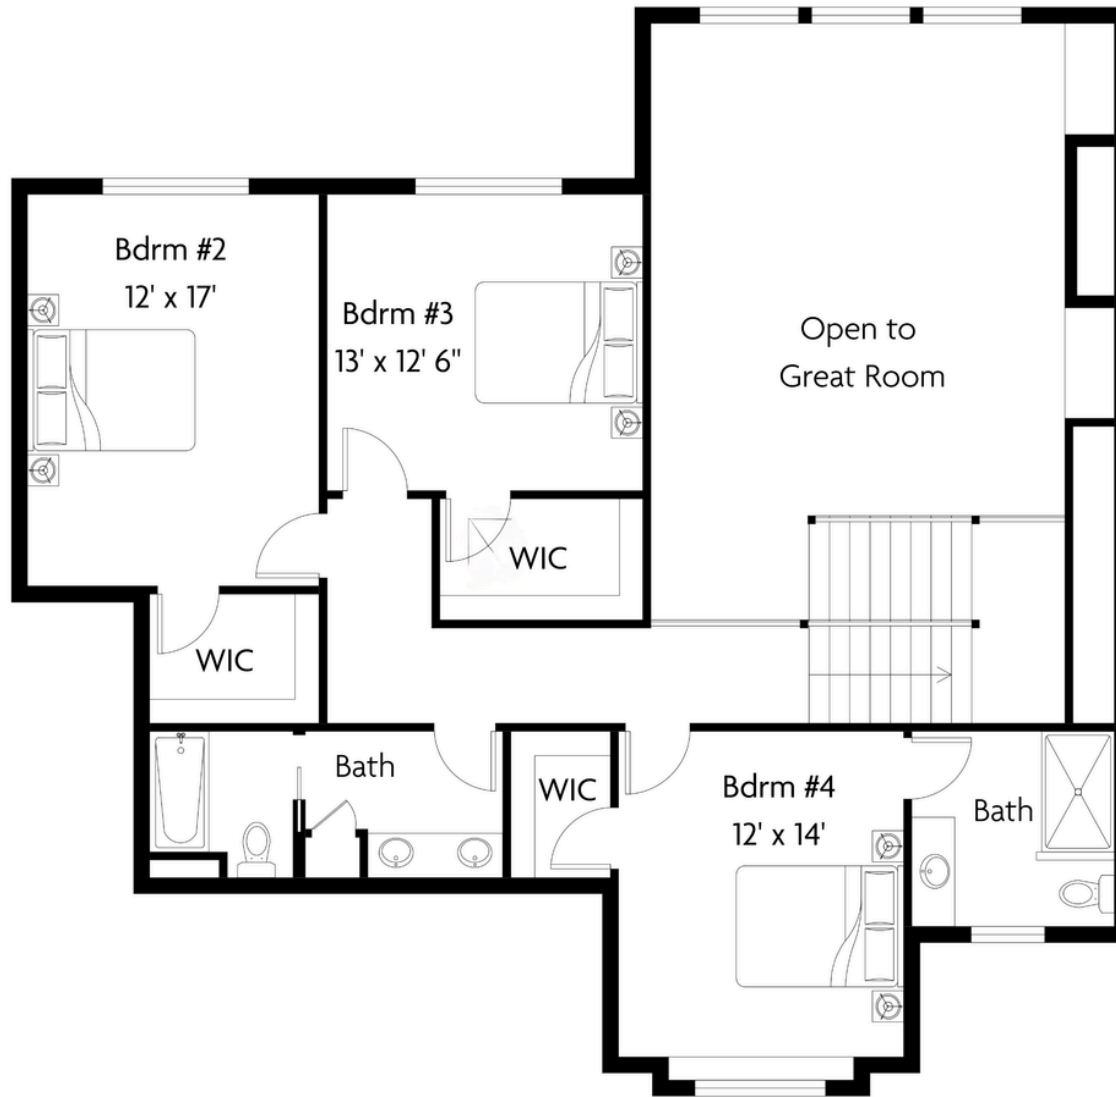

Rockport

4
BEDS

5
BATHS

4
GARAGE

4,611
SQ. FT.

DESTINATION
HOMES

INSPIRE YOUR LIFESTYLE. LUXURY LIVING.

Rockport

MAIN LEVEL | 2,131

Renderings are subject to change. Photo and elevations may be shown with options.
Options are subject to change without notice. Square footage and dimensions are approximate.

Rockport

UPPER LEVEL | 1,927

Rockport

LOWER LEVEL | 1,508

Renderings are subject to change. Photo and elevations may be shown with options. Options are subject to change without notice. Square footage and dimensions are approximate.