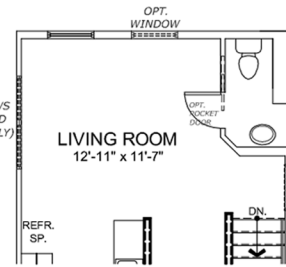

# FLORENCE

Three Story | 2 Bedrooms | 1 Full Bath | Optional Half Bath

**MCBRIDE  
HOMES**  
*Missouri's Largest Homebuilder*

**OPT. EXTENDED FLUSH COUNTERTOP**

**OPT. WINDOWS (ON END UNIT ONLY)**

**SECOND FLOOR PLAN**

**OPT. WINDOWS (ON END UNIT ONLY)**

**OPT. POWDER ROOM**

**OPT. WINDOW (ON END UNIT ONLY)**

**OPT. PANTRY**

**OPT. CLOSET**

**THIRD FLOOR PLAN**

BUILT BY MCBRIDE HOMES, INC.  
 \* Due to the evolutionary changes in our design improvements process, there may be variations between these plans and the "as built" floor plans, including layout and room sizes, square footage of the residence itself, and the location and size of doors, windows, openings, door swings, and other building components, including the location of posts and beams.