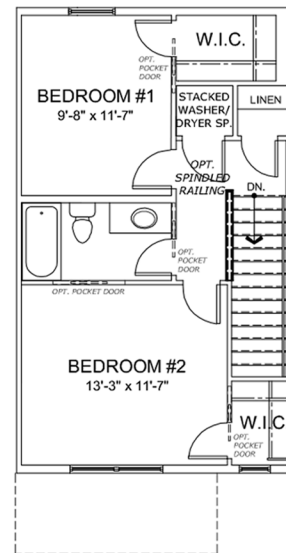

# FLORENCE

Three Story | 2 Bedrooms | 1 Full Bath | Optional Half Bath

**MCBRIDE  
HOMES**  
*Missouri's Largest Homebuilder*

**OPT. EXTENDED FLUSH COUNTERTOP**

**OPT. WINDOWS (ON END UNIT ONLY)**

**SECOND FLOOR PLAN**

**OPT. WINDOWS (ON END UNIT ONLY)**

**OPT. POWDER ROOM**

**OPT. WINDOW (ON END UNIT ONLY)**

**OPT. PANTRY**

**OPT. CLOSET**

**THIRD FLOOR PLAN**

BUILT BY MCBRIDE HOMES, INC.  
 \* Due to the evolutionary changes in our design improvements process, there may be variations between these plans and the "as built" floor plans, including layout and room sizes, square footage of the residence itself, and the location and size of doors, windows, openings, door swings, and other building components, including the location of posts and beams.