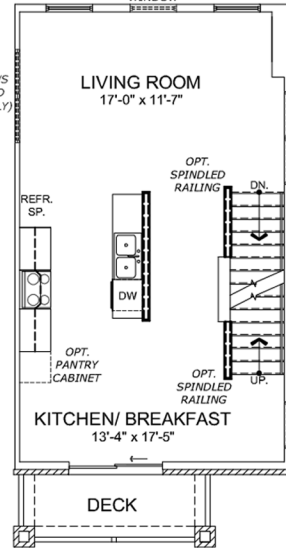

# FLORENCE

Three Story | 2 Bedrooms | 1 Full Bath | Optional Half Bath

**MCBRIDE  
HOMES**  
*Missouri's Largest Homebuilder*

**OPT. EXTENDED FLUSH COUNTERTOP**

**OPT. WINDOWS (ON END UNIT ONLY)**

**SECOND FLOOR PLAN**

**OPT. WINDOWS (ON END UNIT ONLY)**

**OPT. POWDER ROOM**

**OPT. WINDOW (ON END UNIT ONLY)**

**OPT. PANTRY**

**OPT. CLOSET**

**THIRD FLOOR PLAN**

BUILT BY MCBRIDE HOMES, INC.  
 \* Due to the evolutionary changes in our design improvements process, there may be variations between these plans and the "as built" floor plans, including layout and room sizes, square footage of the residence itself, and the location and size of doors, windows, openings, door swings, and other building components, including the location of posts and beams.