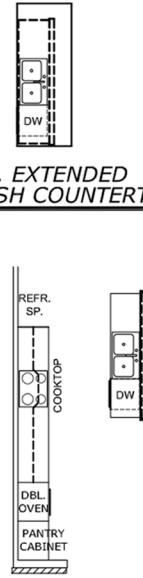

# FLORENCE

Three Story | 2 Bedrooms | 1 Full Bath | Optional Half Bath

**MCBRIDE  
HOMES**  
*Missouri's Largest Homebuilder*

**OPT. EXTENDED FLUSH COUNTERTOP**

**OPT. WINDOWS (ON END UNIT ONLY)**

**SECOND FLOOR PLAN**

**OPT. WINDOWS (ON END UNIT ONLY)**

**OPT. POWDER ROOM**

**OPT. WINDOW (ON END UNIT ONLY)**

**OPT. PANTRY**

**OPT. CLOSET**

**THIRD FLOOR PLAN**

BUILT BY MCBRIDE HOMES, INC.  
 \* Due to the evolutionary changes in our design improvements process, there may be variations between these plans and the "as built" floor plans, including layout and room sizes, square footage of the residence itself, and the location and size of doors, windows, openings, door swings, and other building components, including the location of posts and beams.