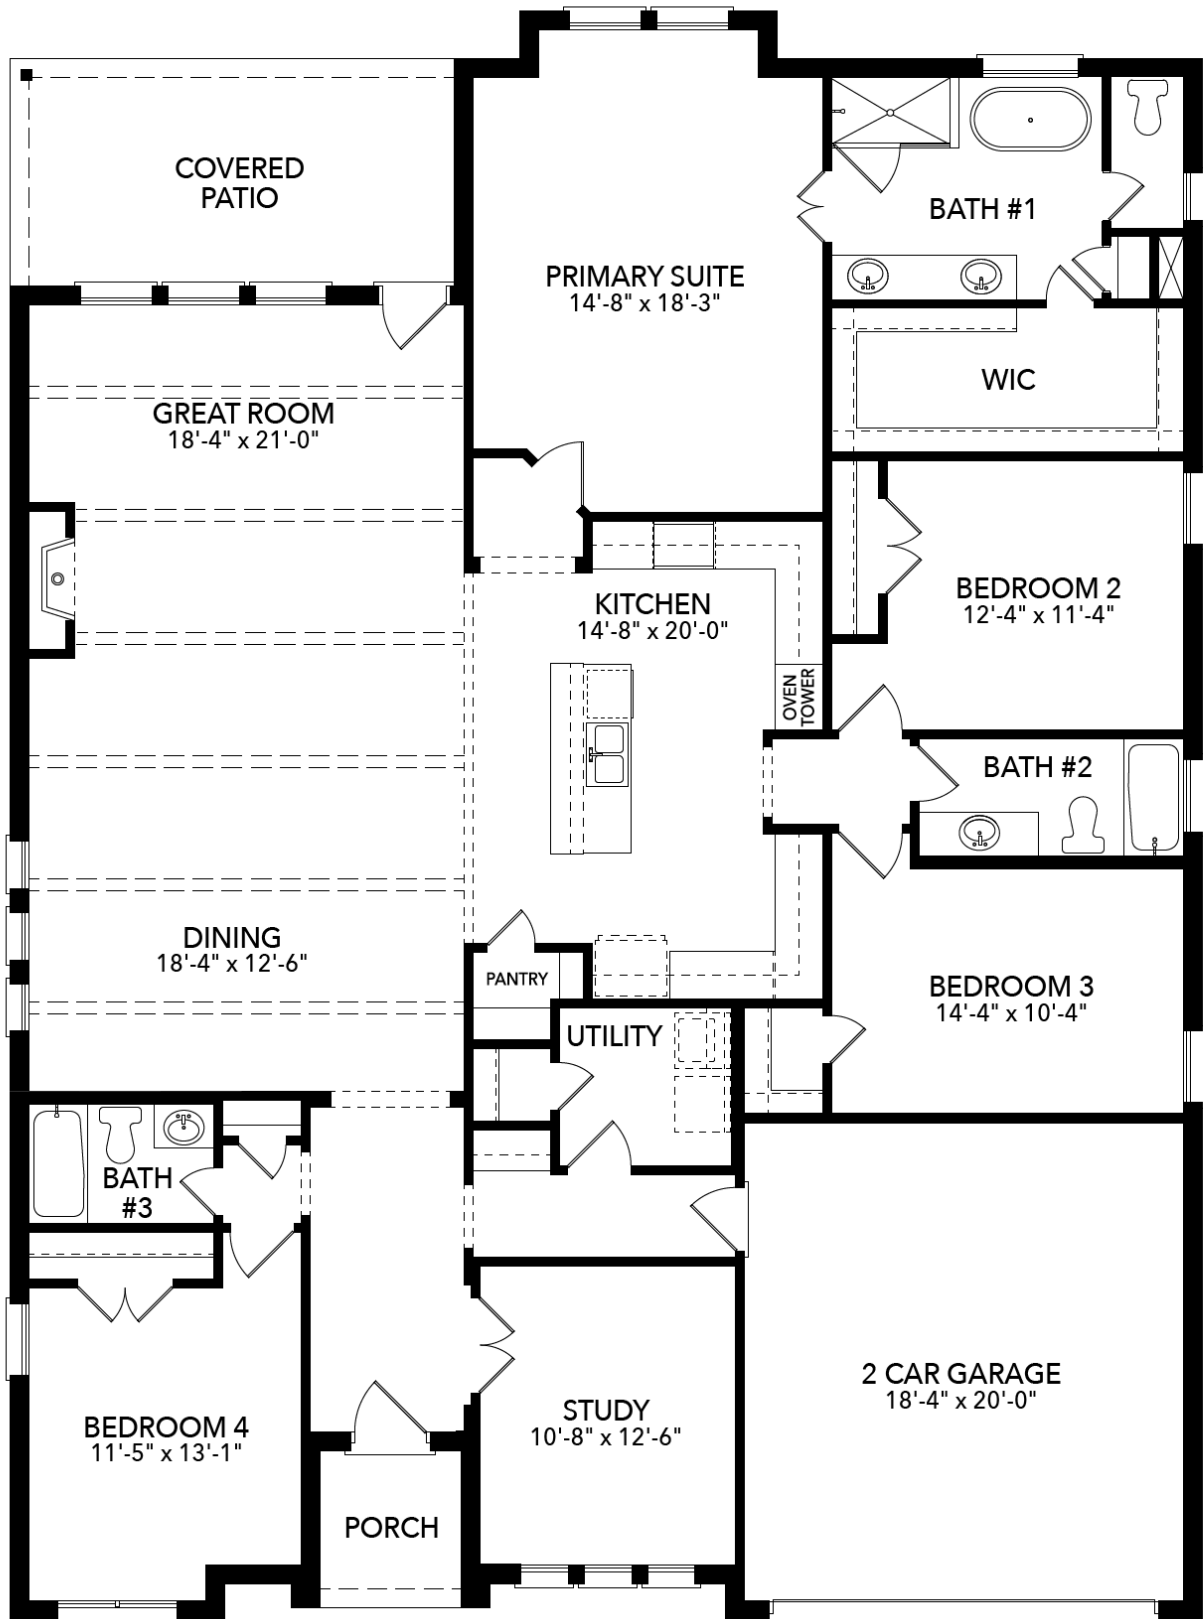

First Floor