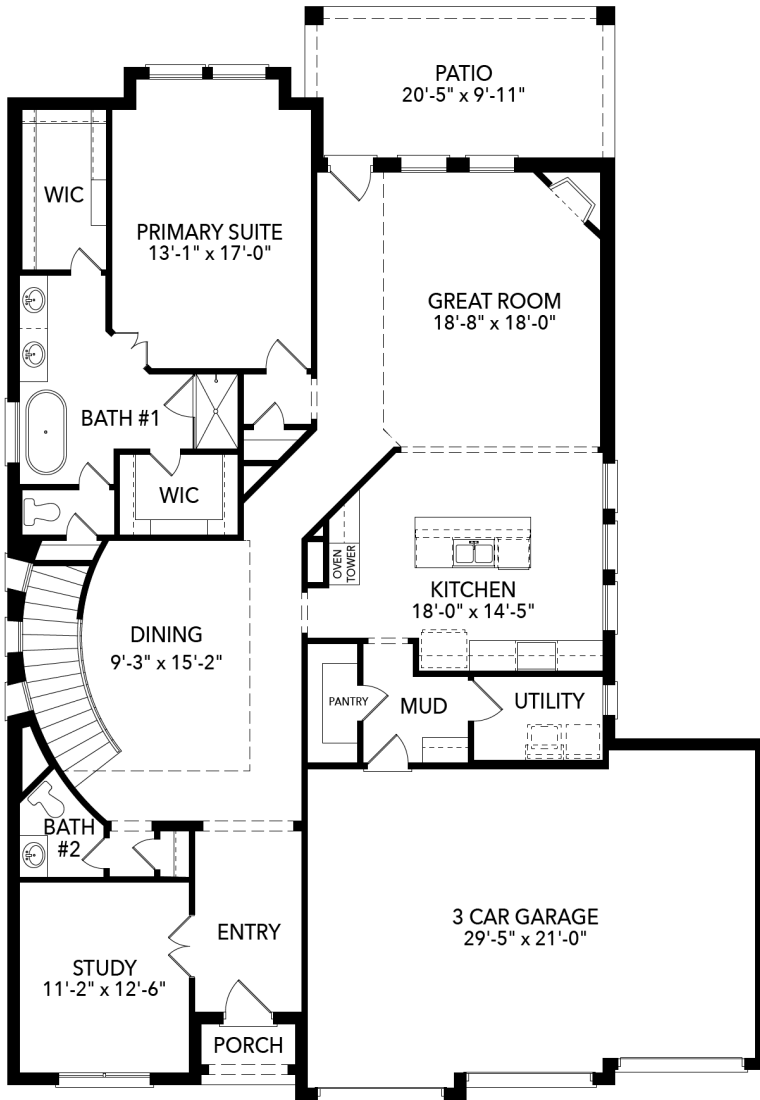

SANDLIN
HOMES

Timberbrook

Justin, TX

1035 Birch Grove Trail

3,929

SQUARE FEET

4

BEDROOMS

3.5

BATHROOMS

3 \$699,900

GARAGE

Monte Carlo

Grand Curved Staircase
Large Kitchen Island
Gourmet Kitchen
High Ceilings at Living and Dining
Study
Media Room with Sitting Area
Mudroom Bench with Storage

Andy Schei

817-341-0101

AndyS@SandlinHomes.com

1012 Longbow Trail

Justin, TX 76247

www.SandlinHomes.com

First Floor

Second Floor