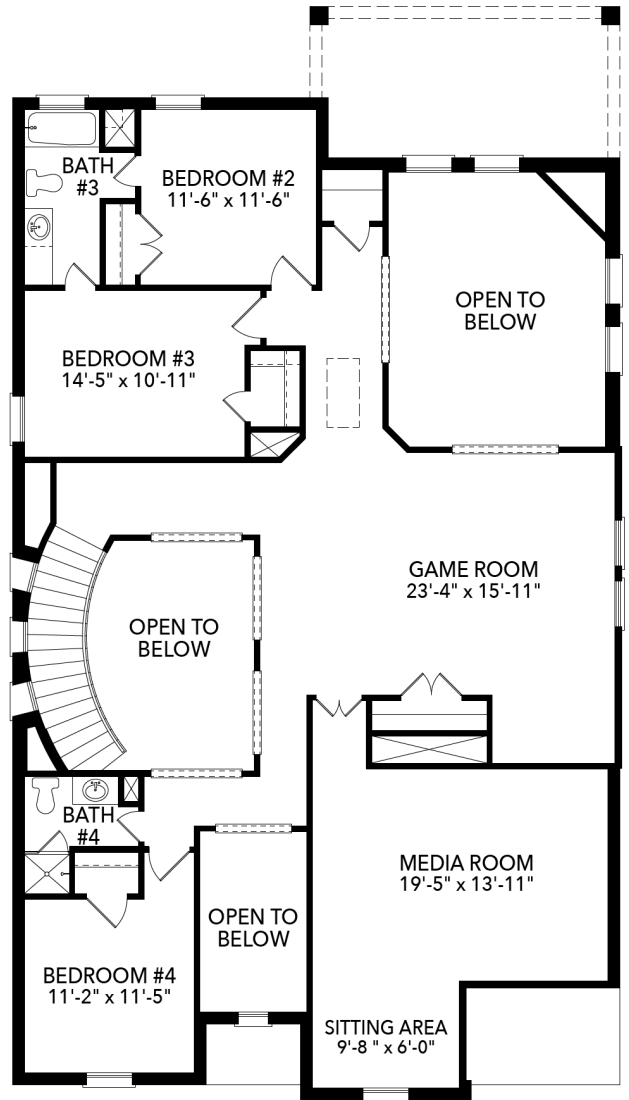

SANDLIN
HOMES

Timberbrook

Justin, TX

1035 Birch Grove Trail

3,929

SQUARE FEET

4

BEDROOMS

3.5

BATHROOMS

3 \$699,900

GARAGE

Monte Carlo

Grand Curved Staircase
Large Kitchen Island
Gourmet Kitchen
High Ceilings at Living and Dining
Study
Media Room with Sitting Area
Mudroom Bench with Storage

Andy Schei

817-341-0101

AndyS@SandlinHomes.com

1012 Longbow Trail

Justin, TX 76247

www.SandlinHomes.com

First Floor

Second Floor