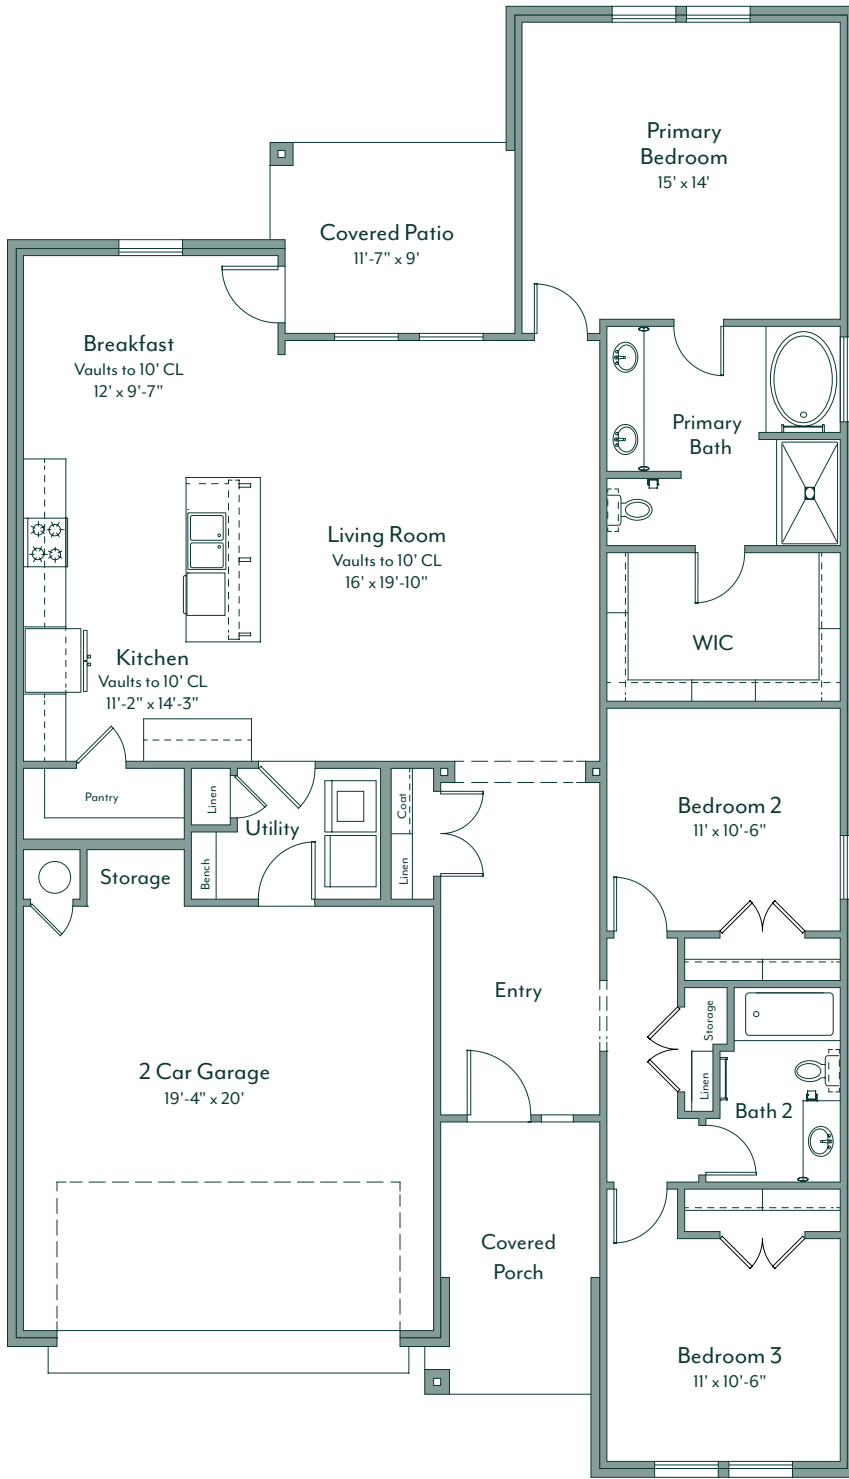

INWOOD

1,768 sq ft

3 bed

2 bath

A | traditional

B | craftsman

E | tudor

F | modern

Learn more about the included features for this floor plan.

**Some community exclusions apply*

customize this plan

living room: fireplace

primary bath: freestanding tub

porch b

porch e

porch f

Use our **interactive online tool to customize** this floor plan and explore elevation options.