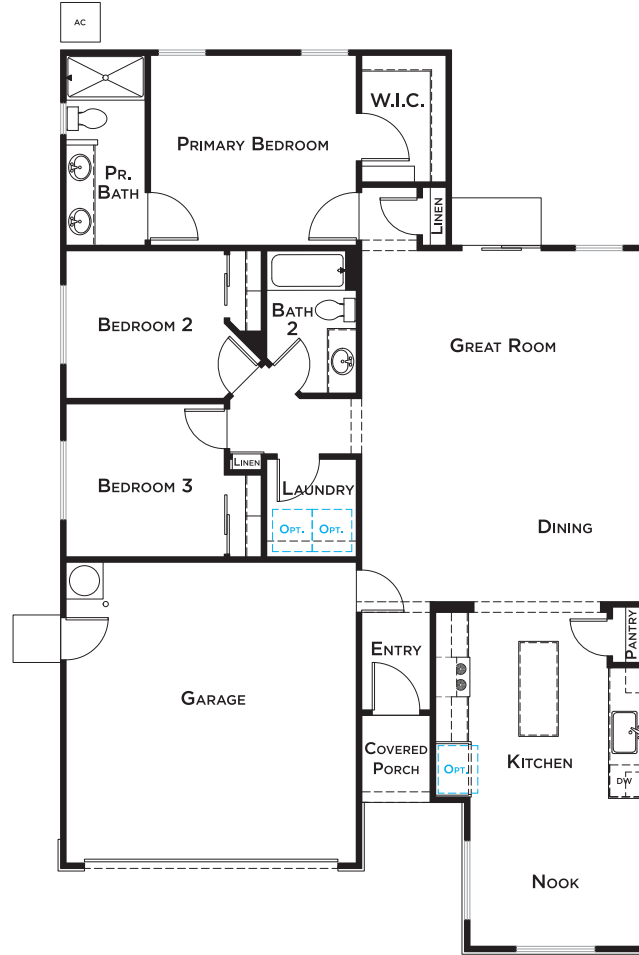

RESIDENCE 2

1,405
SQUARE FEET

3
BEDROOMS

2
BATHROOMS

KITCHEN
FORWARD

- Scan the code
- Choose your plans
- Get Notified when they're available or sell

ELEVATION A

ELEVATION B

ELEVATION C