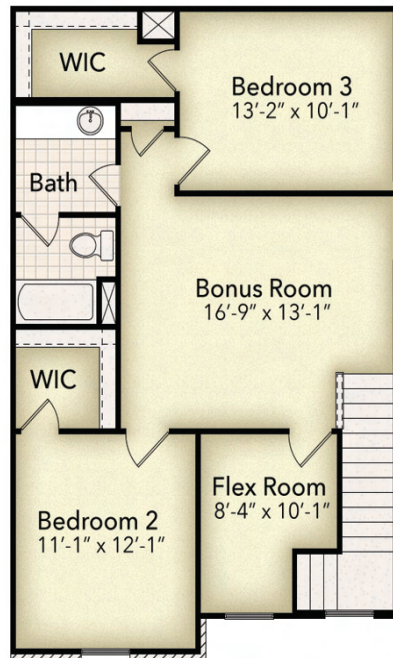

THE CHARLESTON

charleston savannah tahoe savannah savannah charleston

**Note: Building brick, hardies, trim colors vary from shown. See Sales Agent for details.*

first floor

second floor

1,719 sq. ft.

3 bedrooms

2.5 baths

PARKSIDE BUILDERS, LLC

All features, designs, and prices are subject to change without notice. Floorplans may vary with selected elevation. All sizes and dimensions are approximate. FLOORPLANS are protected under copyright laws. Use is PROHIBITED without the express consent of Parkside Builders, LLC. 2018 | goparkside.net