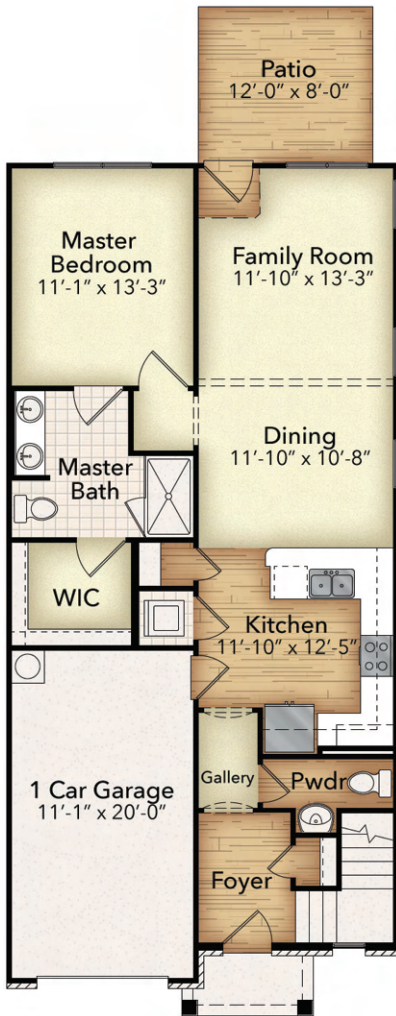

THE CHARLESTON

charleston savannah tahoe savannah savannah charleston

**Note: Building brick, hardies, trim colors vary from shown. See Sales Agent for details.*

first floor

second floor

1,719 sq. ft.

3 bedrooms

2.5 baths

PARKSIDE BUILDERS, LLC

All features, designs, and prices are subject to change without notice. Floorplans may vary with selected elevation. All sizes and dimensions are approximate. FLOORPLANS are protected under copyright laws. Use is PROHIBITED without the express consent of Parkside Builders, LLC. 2018 | goparkside.net