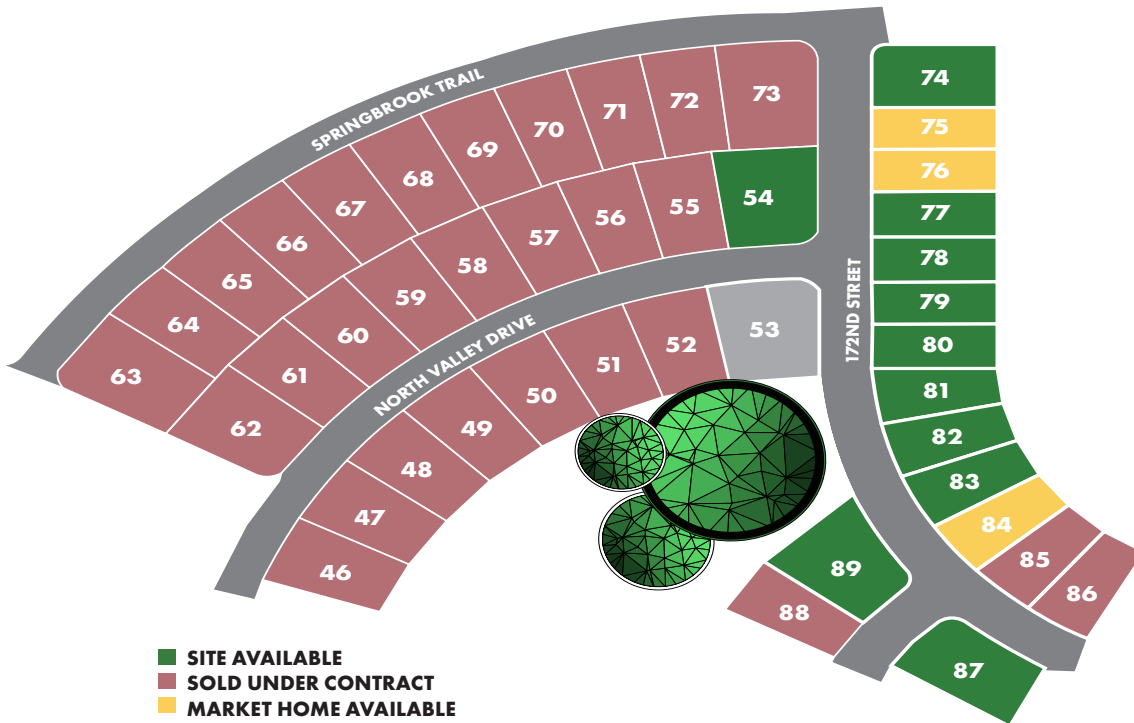

BENTLEY RIDGE

Urbandale, Iowa

AVAILABLE HOMESITES

Lot #	Address	Lot Size	Lot Price	Lot Style
54	17303 North Valley Drive	15161	Call for Pricing	Daylight
74	5243 172nd Street	12610	Call for Pricing	Standard
77	5231 172nd Street	9100	Call for Pricing	Standard
78	5227 172nd Street	9100	Call for Pricing	Standard
79	5223 172nd Street	8400	Call for Pricing	Standard
80	5219 172nd Street	8508	Call for Pricing	Standard
81	5215 172nd Street	9445	Call for Pricing	Standard
82	5209 172nd Street	9445	Call for Pricing	Standard
83	5205 172nd Street	9445	Call for Pricing	Standard
87	17200 Northview Drive	14095	Call for Pricing	Standard
89	17201 Northview Drive	14842	Call for Pricing	Standard