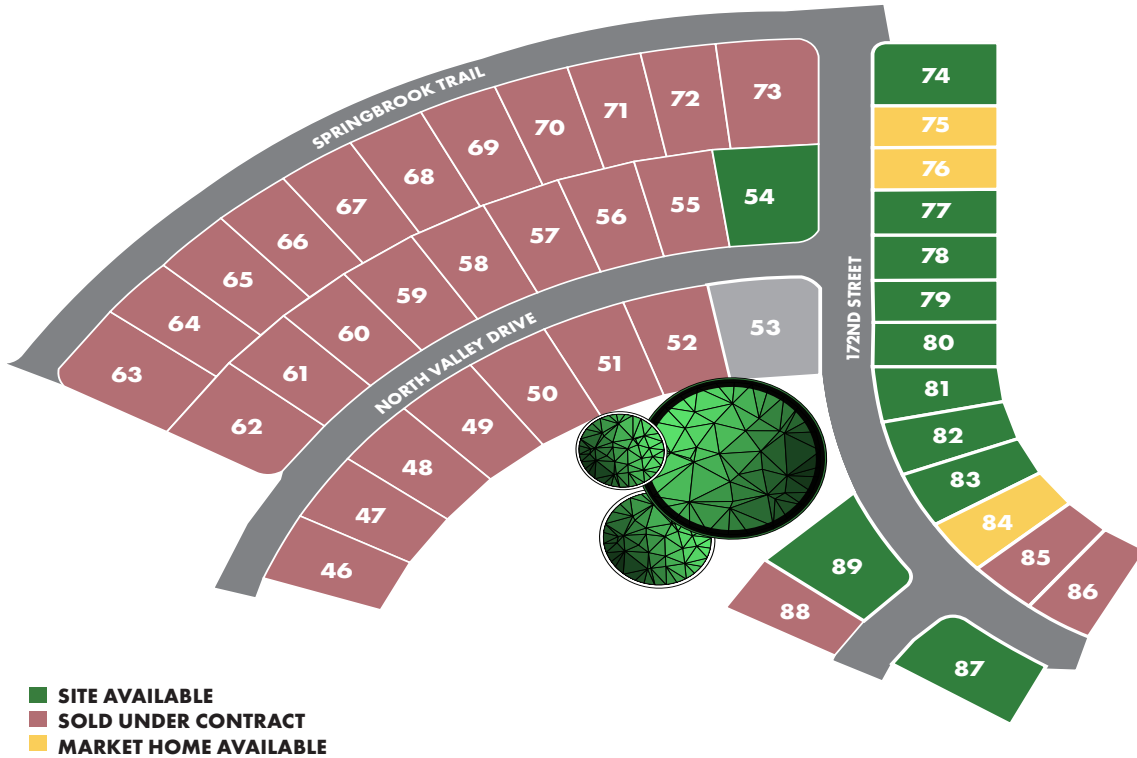

BENTLEY RIDGE

Urbandale, Iowa

AVAILABLE HOMES

BELLE

AVAILABLE NOW

5201 172ND ST
\$549,900 - LOT 84

PALAZZO CD

FINISHED BASEMENT

COMING SOON

5235 172ND ST
\$585,500 - LOT 76

OAKLEY

FINISHED BASEMENT

COMING SOON

5239 172ND ST
\$590,500 - LOT 75

FOR MORE INFORMATION - P: 515-216-1015 | E: INFO@DESTINYHOMESUSA.COM

BUYDESTINYHOMES.COM

BENTLEY RIDGE

Urbandale, Iowa

AVAILABLE HOMESITES

Lot #	Address	Lot Size	Lot Price	Lot Style
54	17303 North Valley Drive	15161	Call for Pricing	Daylight
74	5243 172nd Street	12610	Call for Pricing	Standard
77	5231 172nd Street	9100	Call for Pricing	Standard
78	5227 172nd Street	9100	Call for Pricing	Standard
79	5223 172nd Street	8400	Call for Pricing	Standard
80	5219 172nd Street	8508	Call for Pricing	Standard
81	5215 172nd Street	9445	Call for Pricing	Standard
82	5209 172nd Street	9445	Call for Pricing	Standard
83	5205 172nd Street	9445	Call for Pricing	Standard
87	17200 Northview Drive	14095	Call for Pricing	Standard
89	17201 Northview Drive	14842	Call for Pricing	Standard