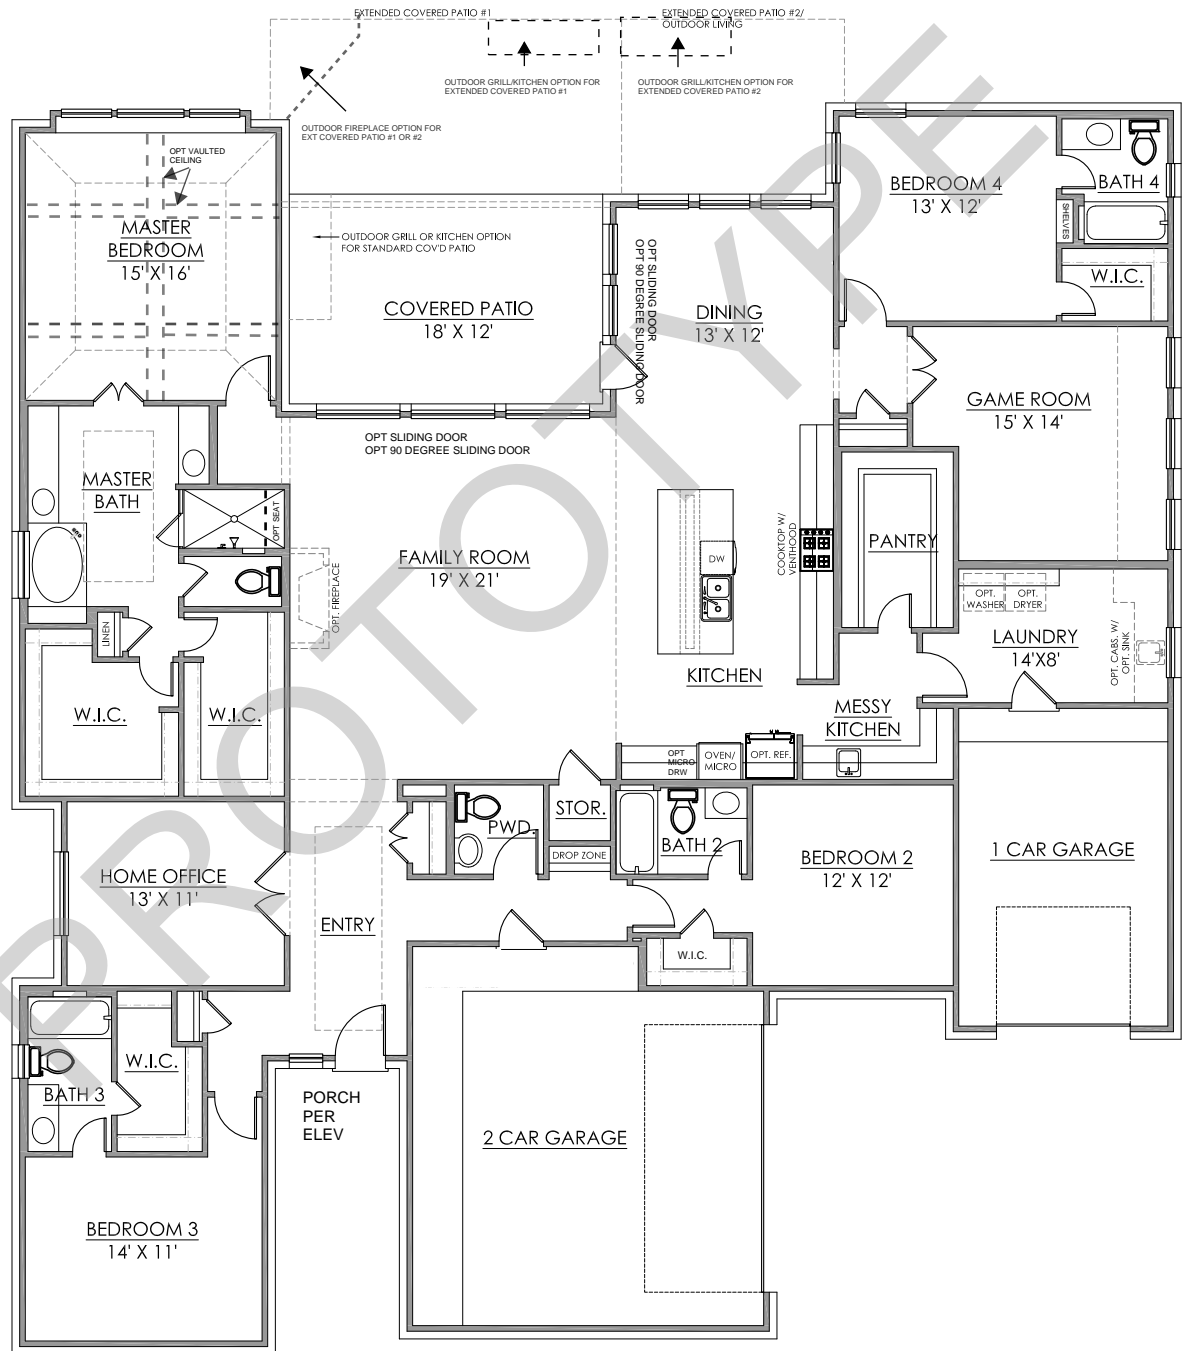

# B70A Plan

## Brazos

FLOOR PLAN

## Brazos

FRONT ELEVATION - 1

FRONT ELEVATION - 2

FRONT ELEVATION - 3

## Brazos

LUXURY MASTER SUITE OPT.

CASITA ILO GAME ROOM.

FREESTANDING TUB OPTION