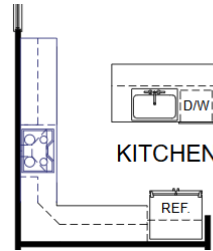

The Nile

Opt. Covered Patio

Opt. Luxury Bath

Opt. Gourmet Kitchen

First Floor

Second Floor

4 Bedrooms | 3 Baths + Powder | 2 Car Garage | 2,829 - 2845 sq. ft

Featuring Optional: Covered Patio | Fireplace | Luxury Bath | Gourmet Kitchen

The Nile

Elevation T

Elevation C

Elevation F

4 Bedrooms | 3 Baths + Powder | 2 Car Garage | 2,829 - 2845 sq. ft

Featuring Optional: Covered Patio | Fireplace | Luxury Bath | Gourmet Kitchen