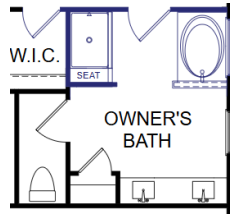

The Nile

Opt. Covered Patio

Opt. Luxury Bath

Opt. Gourmet Kitchen

First Floor

Second Floor

4 Bedrooms | 3 Baths + Powder | 2 Car Garage | 2,829 - 2845 sq. ft

Featuring Optional: Covered Patio | Fireplace | Luxury Bath | Gourmet Kitchen

The Nile

Elevation T

Elevation C

Elevation F

4 Bedrooms | 3 Baths + Powder | 2 Car Garage | 2,829 - 2845 sq. ft

Featuring Optional: Covered Patio | Fireplace | Luxury Bath | Gourmet Kitchen