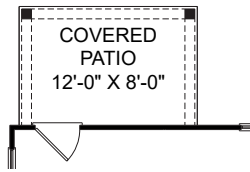

The Nile

Opt. Covered Patio

Opt. Luxury Bath

Opt. Gourmet Kitchen

First Floor

Second Floor

4 Bedrooms | 3 Baths + Powder | 2 Car Garage | 2,829 - 2845 sq. ft

Featuring Optional: Covered Patio | Fireplace | Luxury Bath | Gourmet Kitchen

The Nile

Elevation T

Elevation C

Elevation F

4 Bedrooms | 3 Baths + Powder | 2 Car Garage | 2,829 - 2845 sq. ft

Featuring Optional: Covered Patio | Fireplace | Luxury Bath | Gourmet Kitchen