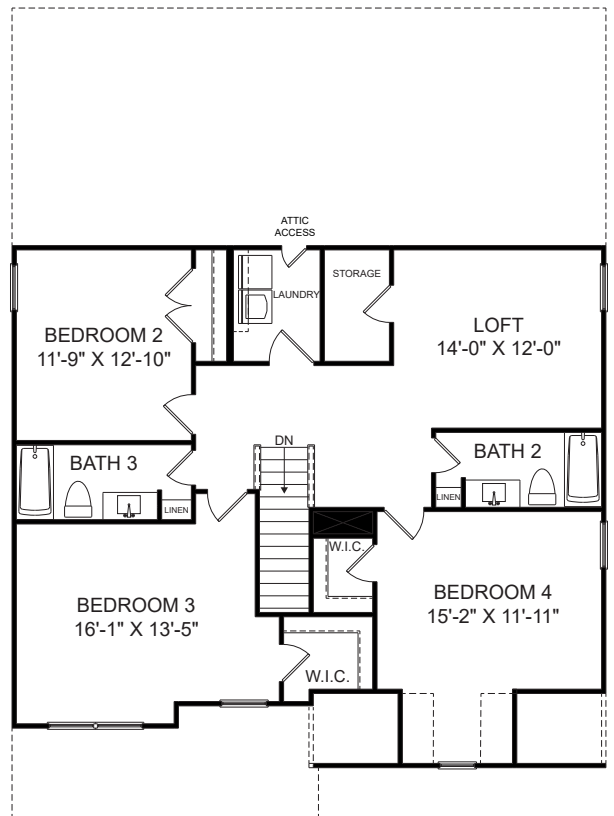

The Nile

Opt. Covered Patio

Opt. Luxury Bath

Opt. Gourmet Kitchen

First Floor

Second Floor

4 Bedrooms | 3 Baths + Powder | 2 Car Garage | 2,829 - 2845 sq. ft

Featuring Optional: Covered Patio | Fireplace | Luxury Bath | Gourmet Kitchen

The Nile

Elevation T

Elevation C

Elevation F

4 Bedrooms | 3 Baths + Powder | 2 Car Garage | 2,829 - 2845 sq. ft

Featuring Optional: Covered Patio | Fireplace | Luxury Bath | Gourmet Kitchen