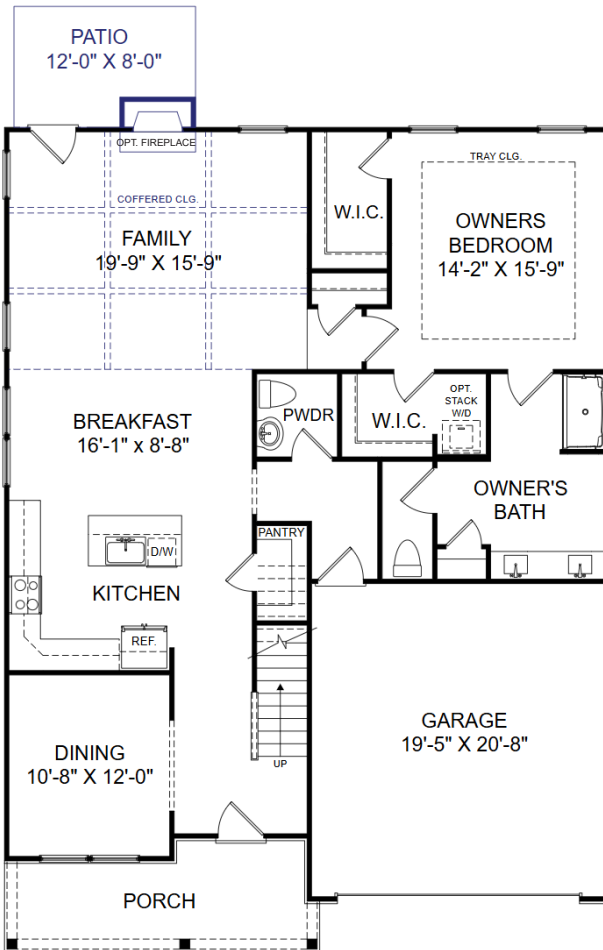

The Nile

Opt. Covered Patio

Opt. Luxury Bath

Opt. Gourmet Kitchen

First Floor

Second Floor

4 Bedrooms | 3 Baths + Powder | 2 Car Garage | 2,829 - 2845 sq. ft

Featuring Optional: Covered Patio | Fireplace | Luxury Bath | Gourmet Kitchen

The Nile

Elevation T

Elevation C

Elevation F

4 Bedrooms | 3 Baths + Powder | 2 Car Garage | 2,829 - 2845 sq. ft

Featuring Optional: Covered Patio | Fireplace | Luxury Bath | Gourmet Kitchen