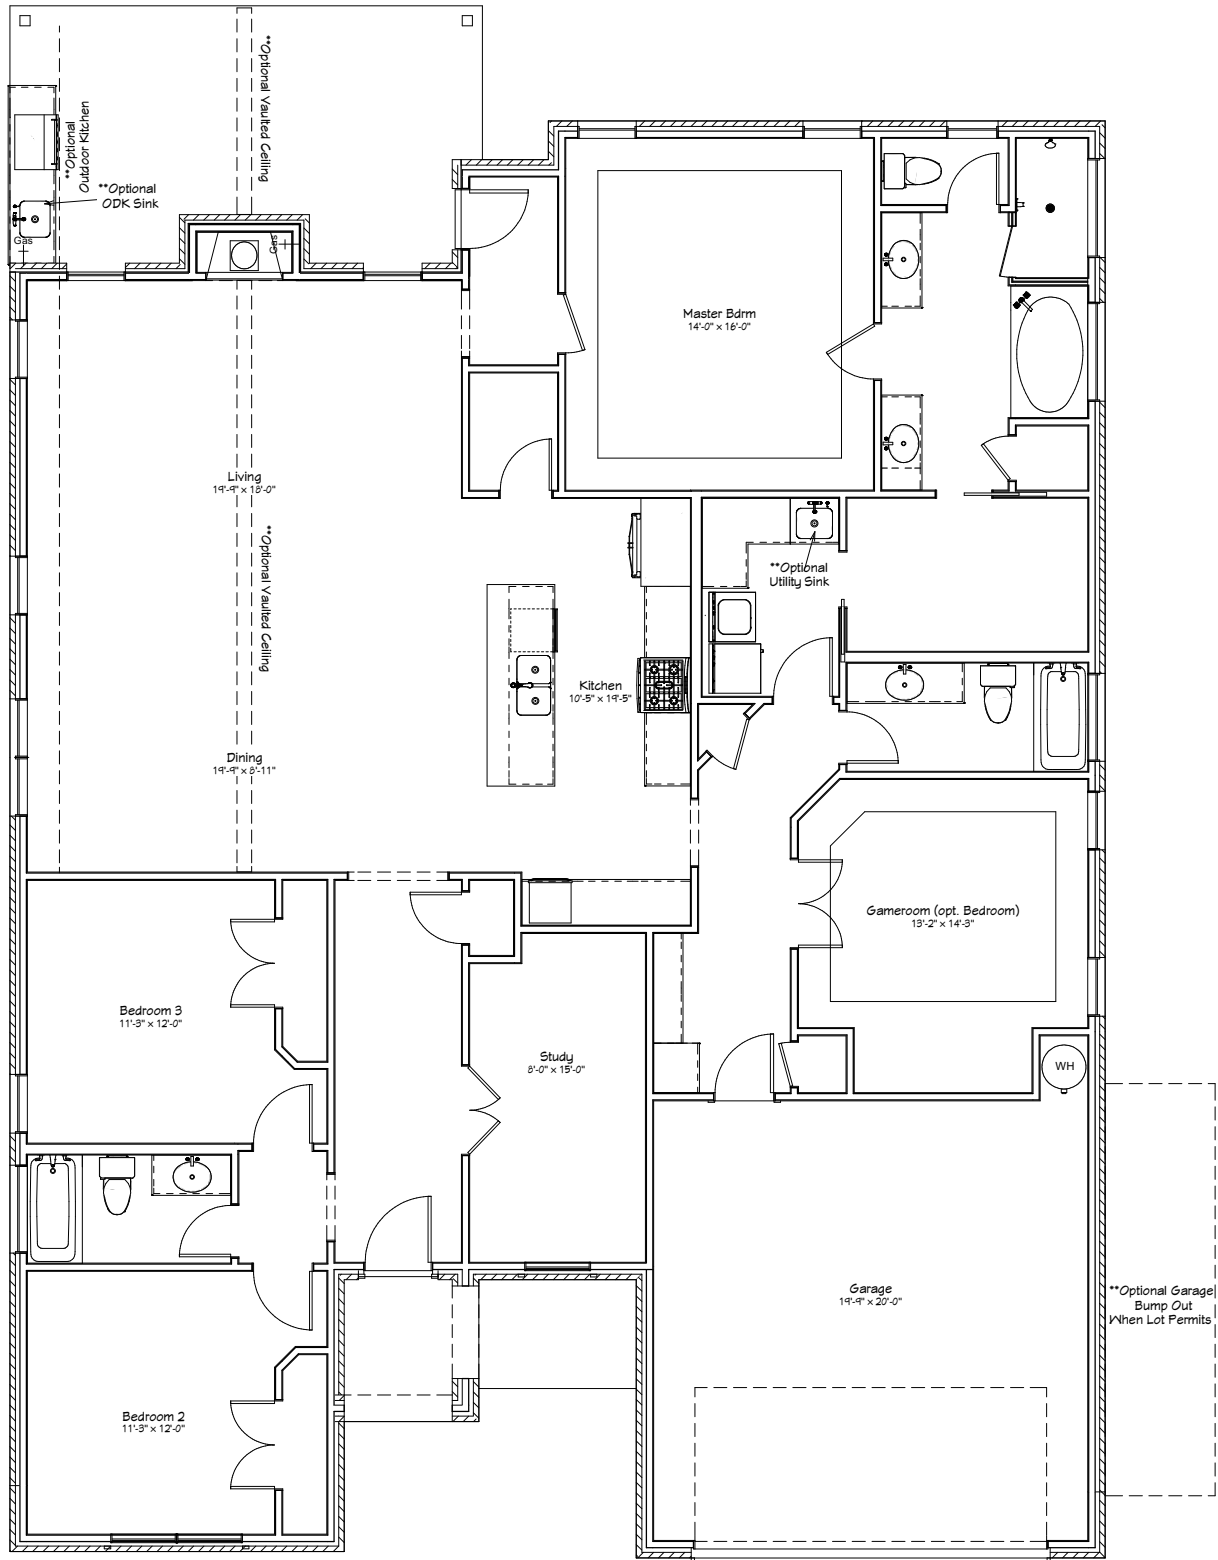

THE ANNIE SERIES

4 BEDS | 3 BATHS | 2500 SF
PLUS STUDY & GAMEROOM

Square Footage and Room Dimensions are approximate and may vary per elevation and specific lot conditions. Plans, features, and availability are subject to change without notice.