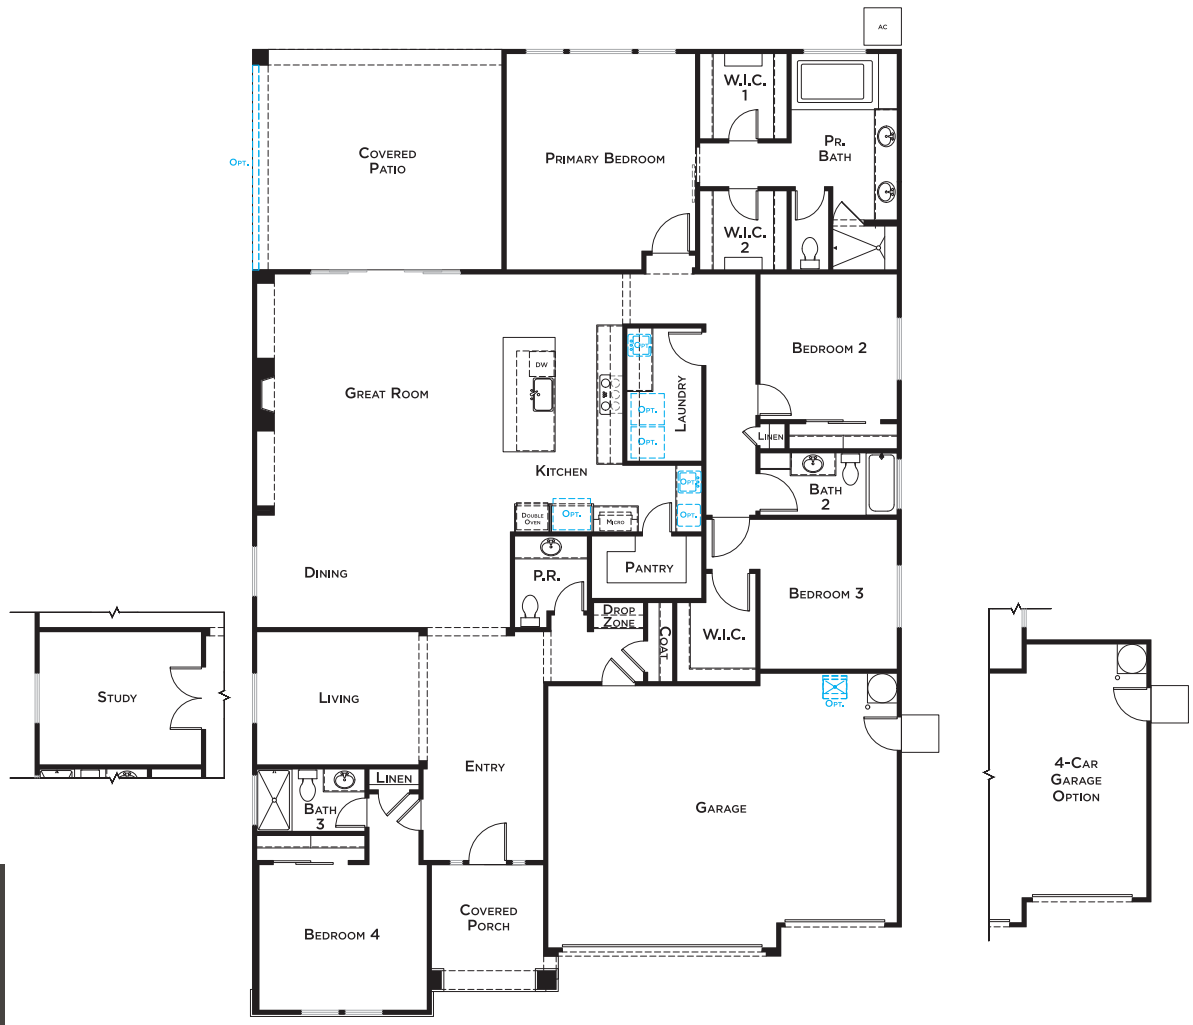

**BRIDGEFIELD**  
AT PLACER ONE

**Residence 2**

2,799  
SQUARE FEET

4  
BEDROOMS

3.5  
BATHROOMS  
HUGE GREAT ROOM

- Scan the code
- Choose your plans
- Get Notified when they're available or sell

**ELEVATION A - MODERN PRAIRIE**

**ELEVATION B - CRAFTSMAN**

**ELEVATION C - FRENCH VILLA**