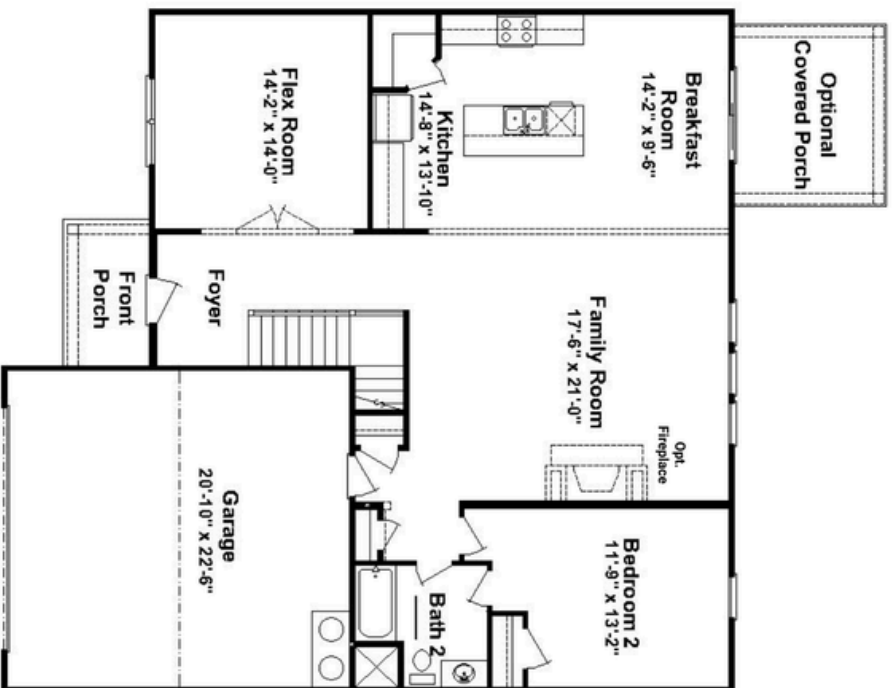

DECLARATION HOMES

VICTORY

Elevation A

Elevation B

Victory Features

- 5 Bedrooms
- 3 Bathrooms
- Flex Room
- Upstairs Bonus Room

First Floor Plan

Second Floor Plan

**VICTORY 3216
ELEVATION A**

3216 Square Feet

Declaration Homes
627 Industrial Park Dr, Ste 200
Evans, GA 30809
706.868.9363

Actual construction may vary from plan shown. Please consult working drawings to view elevation and floor plan to be built.