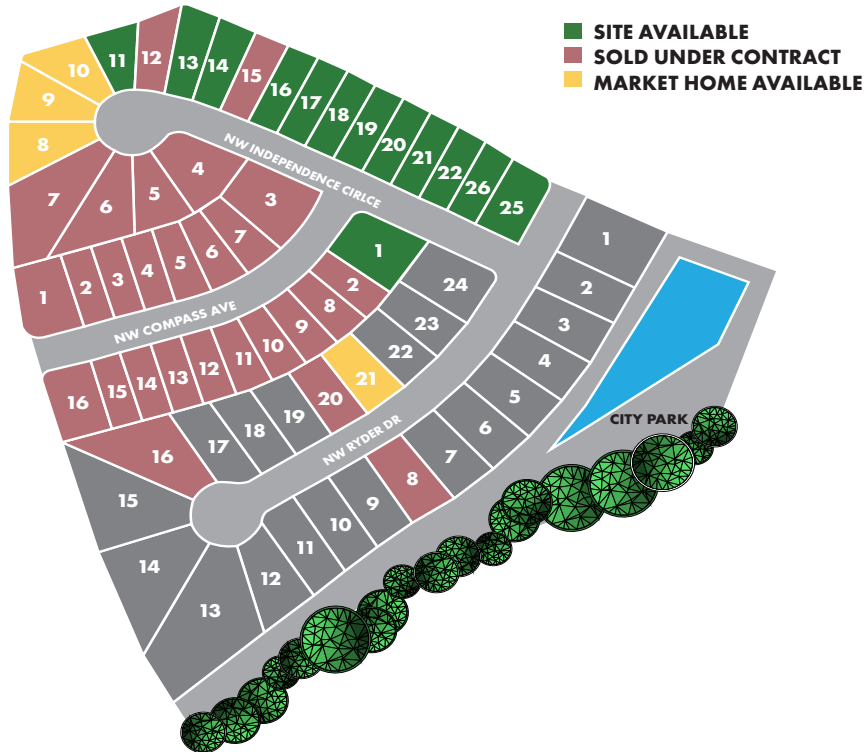

INDI RUN

Waukee, Iowa

AVAILABLE HOMES

495 NW INDEPENDENCE CIRCLE
\$434,900 - PLAT 5 LOT 8

485 NW INDEPENDENCE CIRCLE
\$424,900 - PLAT 5 LOT 9

475 NW INDEPENDENCE CIRCLE
\$445,550 - PLAT 5 LOT 10

425 NW RYDER DR
\$TBD - PLAT 6 LOT 21

FOR MORE INFORMATION - P: 515-216-1015 | E: INFO@DESTINYHOMESUSA.COM

BUYDESTINYHOMES.COM

INDI RUN

Waukee, Iowa

AVAILABLE HOMESITES

Lot #	Address	Lot Size (sq ft)	Lot Style	Lot #	Address	Lot Size (sq ft)	Lot Style
1	390 NW Compass Ave	12129	Standard	20	375 NW Independence Cir.	7088	Standard
11	465 NW Independence Cir.	6763	Walkout-8'Bsmt	21	365 NW Independence Cir.	6950	Standard
13	445 NW Independence Cir.	8531	Daylight	22	355 NW Independence Cir.	6770	Standard
14	435 NW Independence Cir.	8055	Daylight	26	345 NW Independence Cir.	6550	Standard
16	415 NW Independence Cir.	7358	Standard-Deck	25	335 NW Independence Cir.	9191	Standard
17	405 NW Independence Cir.	7330	Standard-Deck				
18	395 NW Independence Cir.	7236	Standard-Deck				
19	385 NW Independence Cir.	7183	Standard-Deck				