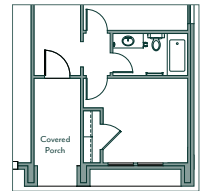

# DAWSON

1,295 sq ft

3 bed

2 bath

A | traditional

B | craftsman

E | tudor

F | modern

Learn more about the included features for this floor plan.

*\*Some community exclusions apply*

customize this plan

fireplace

porch b

porch e

porch f

Customize this floor plan and explore elevation options with our [interactive online tool](#).