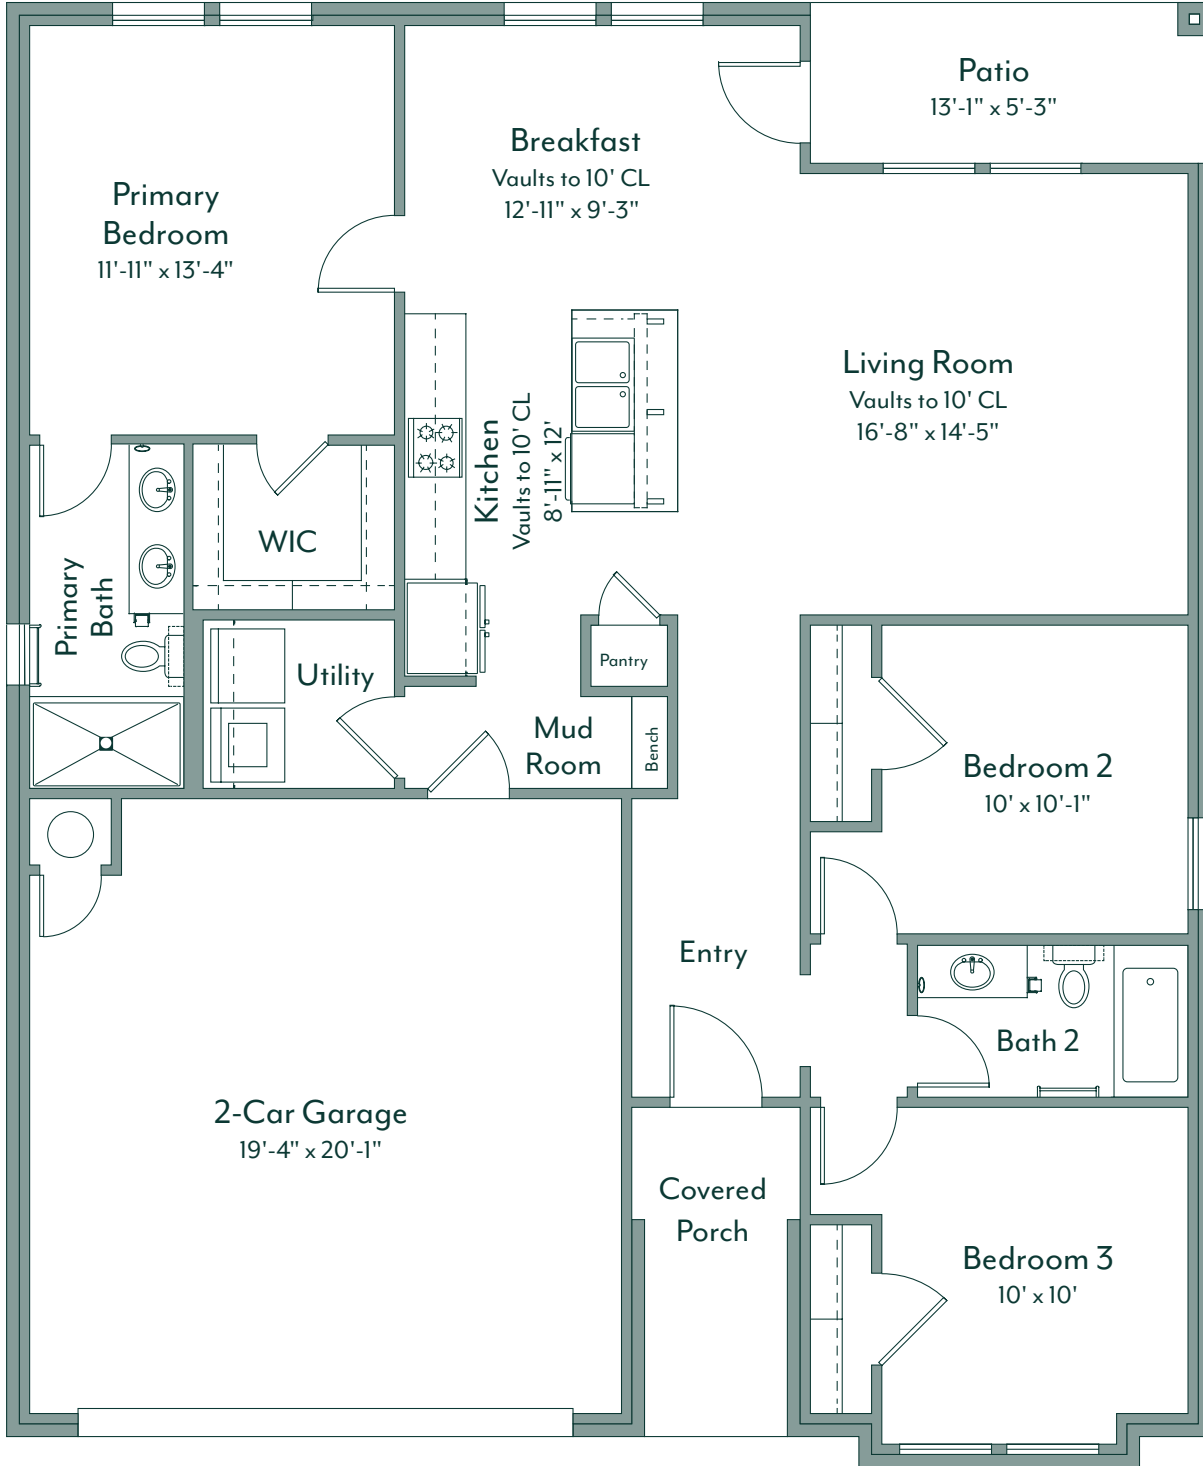

# DAWSON

1,295 sq ft

3 bed

2 bath

A | traditional

B | craftsman

E | tudor

F | modern

Learn more about the included features for this floor plan.

*\*Some community exclusions apply*

customize this plan

fireplace

porch b

porch e

porch f

Customize this floor plan and explore elevation options with our [interactive online tool](#).