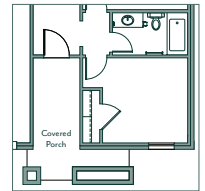

# DAWSON

1,295 sq ft

3 bed

2 bath

A | traditional

B | craftsman

E | tudor

F | modern

Learn more about the included features for this floor plan.

*\*Some community exclusions apply*

customize this plan

fireplace

porch b

porch e

porch f

Customize this floor plan and explore elevation options with our [interactive online tool](#).