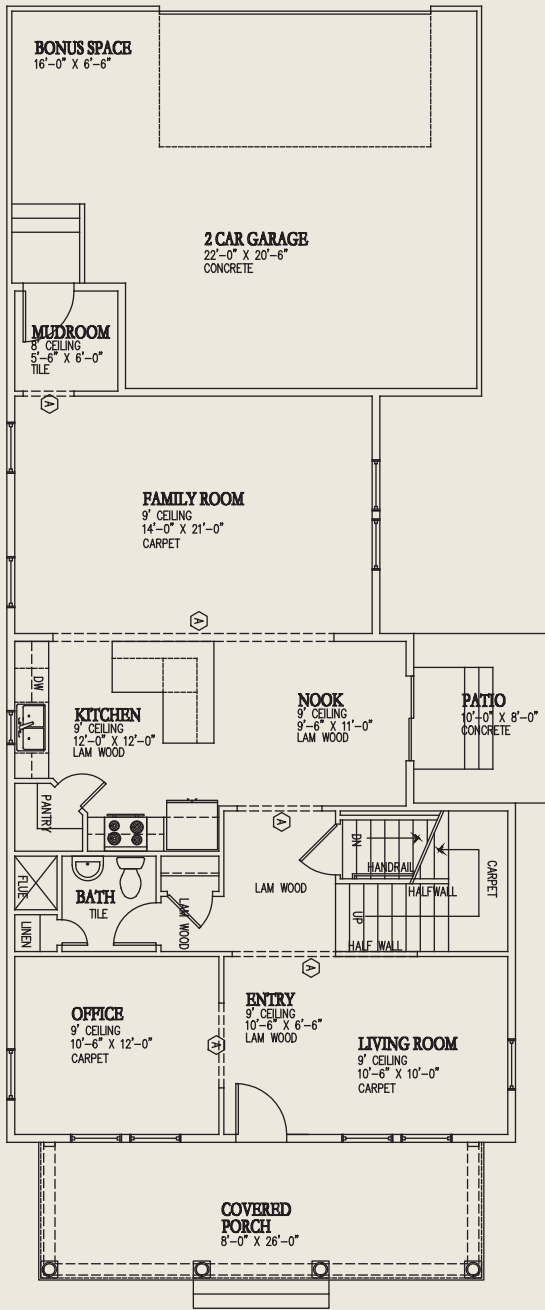

BENTLEY

MAIN LEVEL