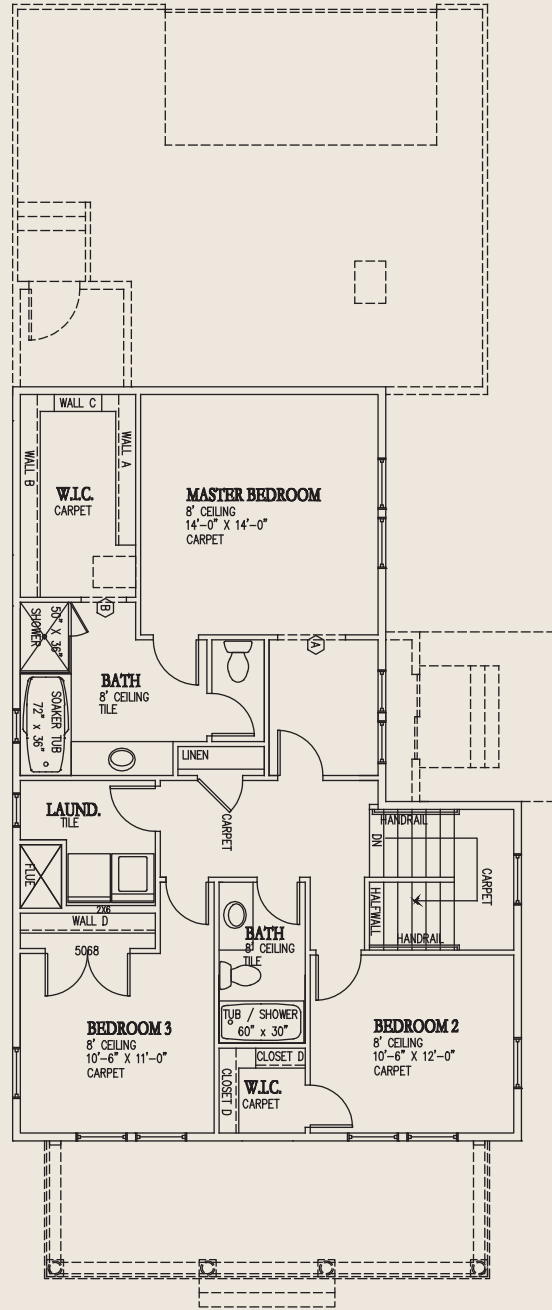

UPPER LEVEL

VIEW ELEVATION