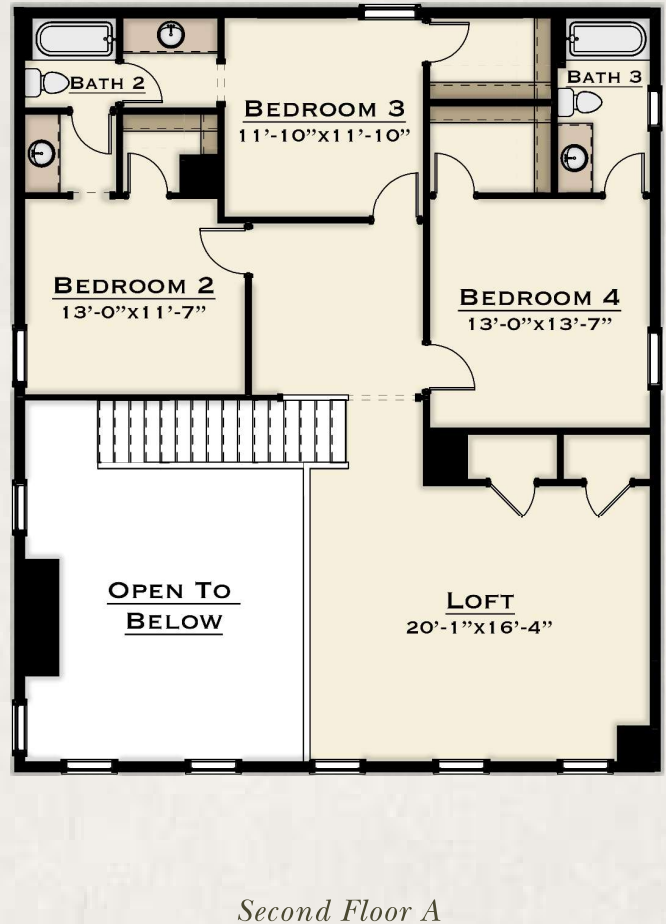

the PRIMROSE

Elevation A

HARRIS DOYLE
HOMES

...

Approximate SF: 2,890 SF
(1538/1352)

Beds/Baths: 4/3.5

HARRISDOYLE.COM

Pinnacle

*All renderings are not to scale and are for graphical illustrations and presentation purposes only. Floor plans represent approximate room sizes for furniture placement ideas only and may vary by elevation. All material and colors may vary prior to or during construction, and some features shown may be optional. Plans and their availability are subject to change without notice.