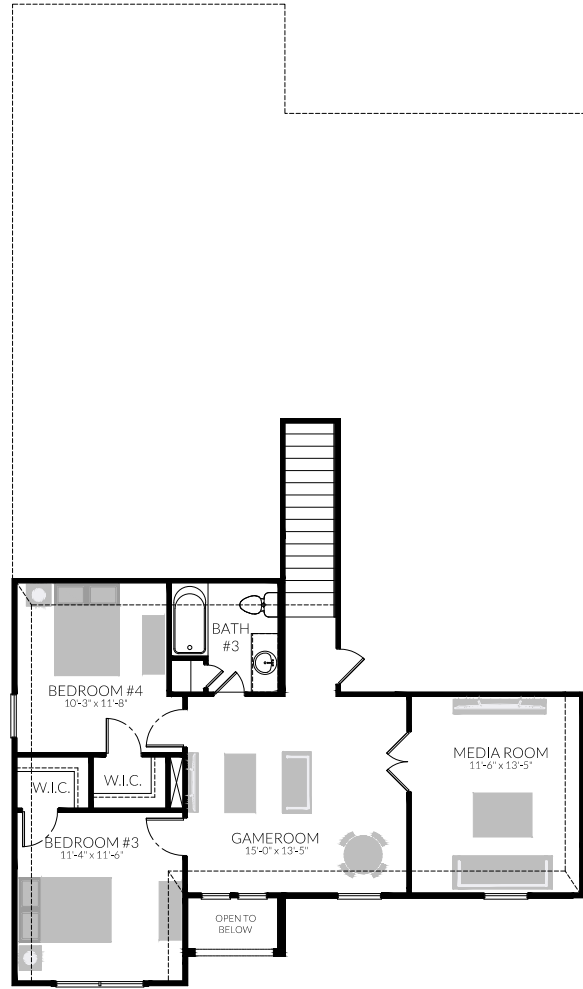

CLARET | 4 BED | 3 BATH | 2,728 SQ FT

ELEVATION C

ELEVATION B

FIRST FLOOR

SECOND FLOOR