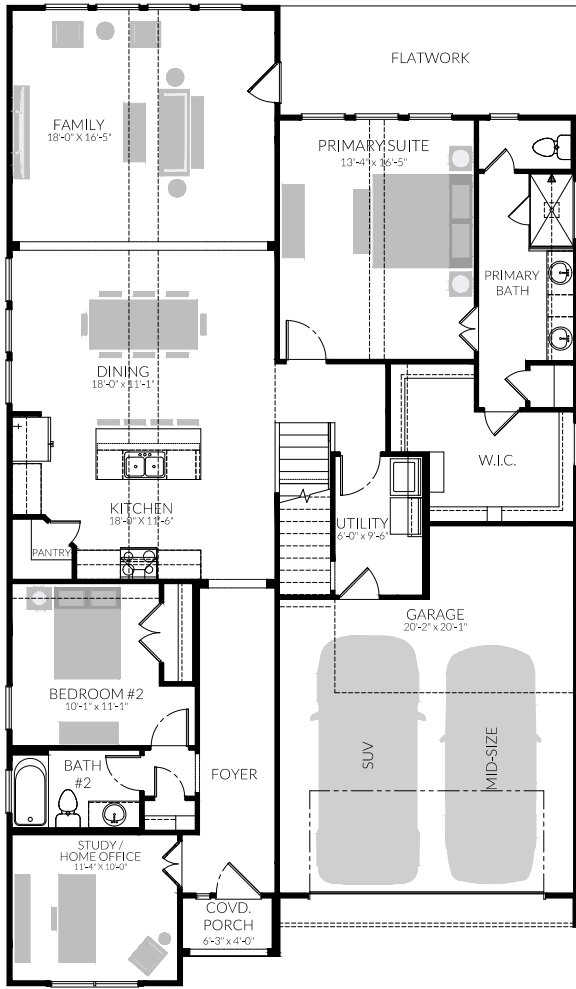

CLARET | 4 BED | 3 BATH | 2,728 SQ FT

ELEVATION C

ELEVATION B

FIRST FLOOR

SECOND FLOOR