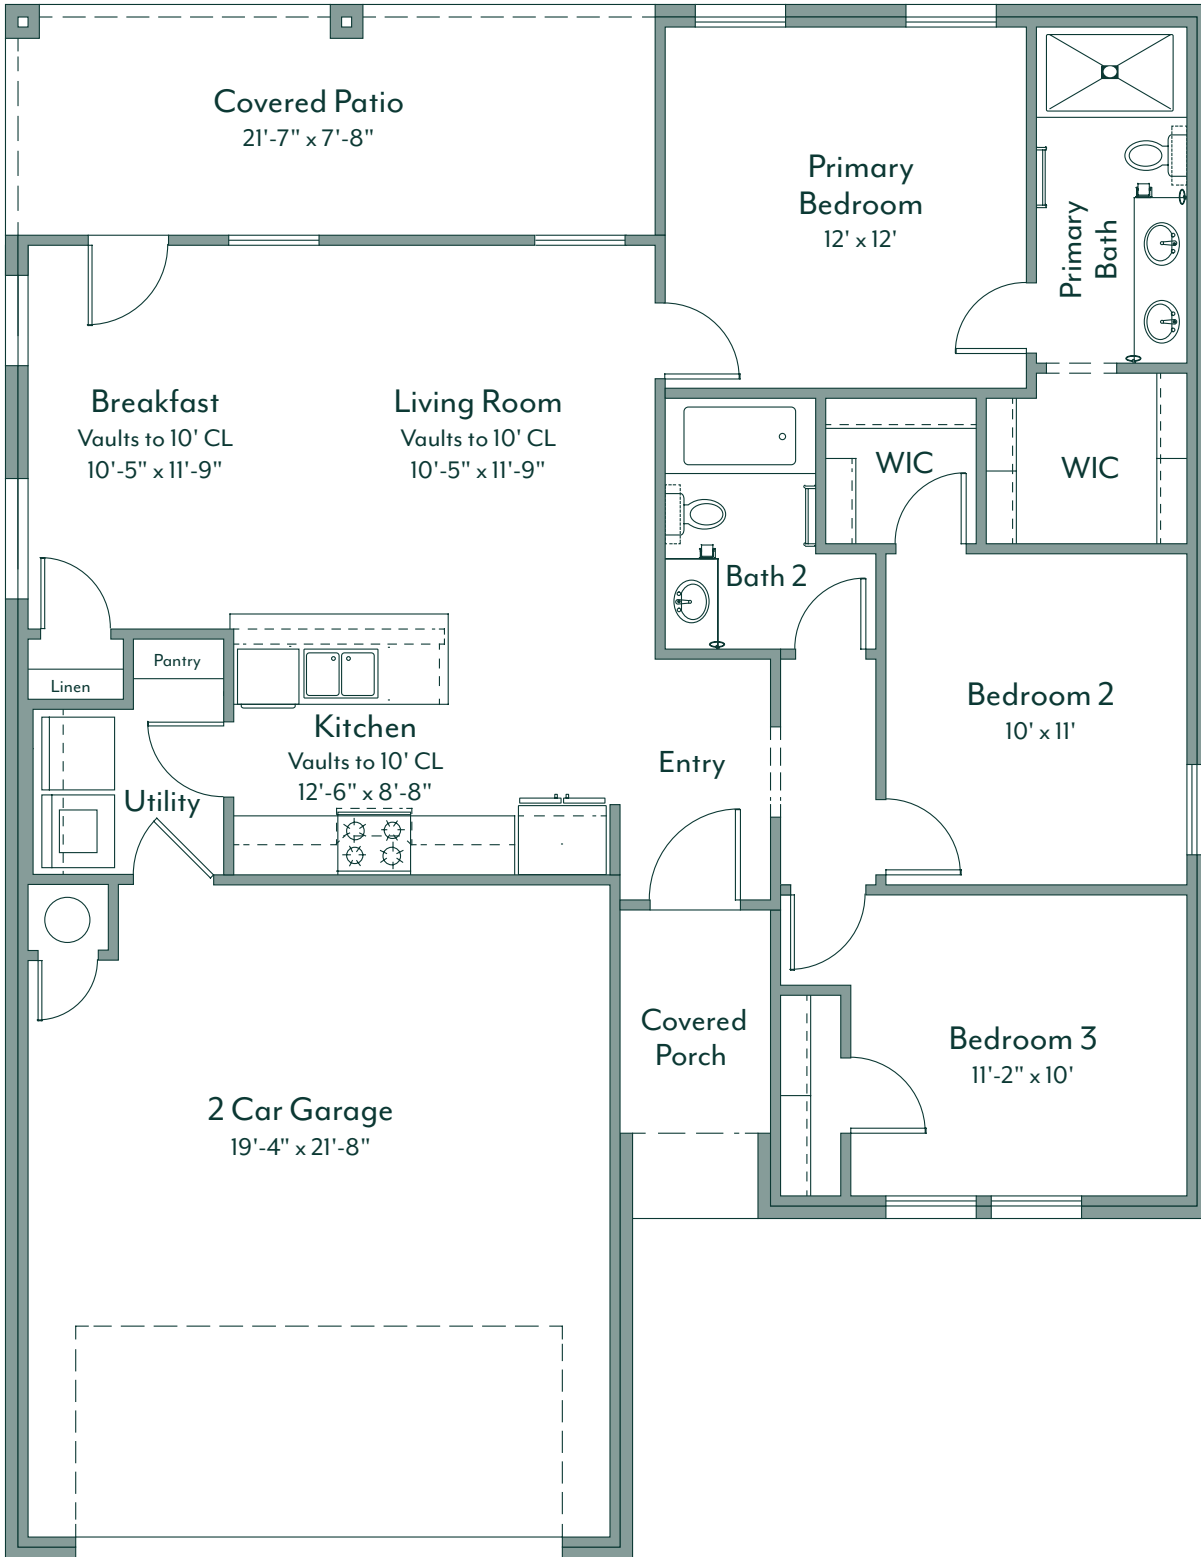

CHARLESTON

1,173 sq ft

3 bed

2 bath

A | Traditional

B | Craftsman

E | Tudor

F | Modern

Customize this floor plan and explore elevation options with our **interactive online tool**.

**Some community exclusions apply*

1,173 sq ft

3 bed

2 bath

customize this plan

porch b

porch e

porch f

Learn more about this floor plan.