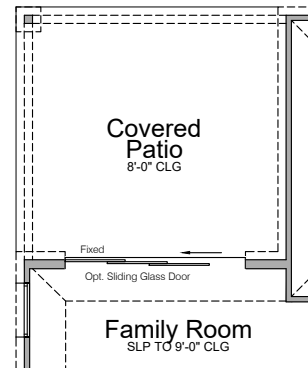

Elevation A (Opt. Stone shown)

Elevation B (Opt. Stone shown)

First Floor

Opt. Primary Bath

**Opt. Covered Patio w/
Sliding Patio Door**

Base Plan..... 1595 sf

04-29-26