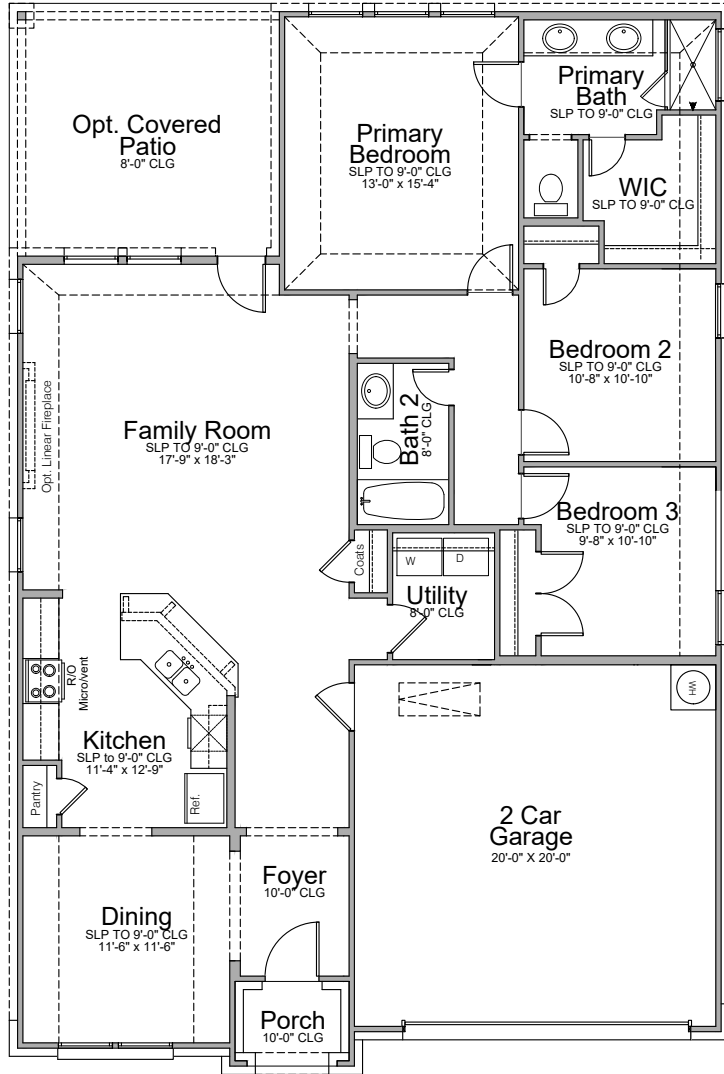

Elevation A (Opt. Stone shown)

Elevation B (Opt. Stone shown)

First Floor

Opt. Primary Bath

**Opt. Covered Patio w/
Sliding Patio Door**

Base Plan..... 1595 sf

04-29-26