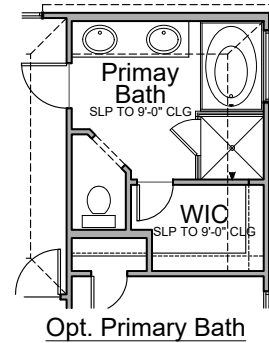

Elevation A (Opt. Stone shown)

Elevation B (Opt. Stone shown)

First Floor

Opt. Primary Bath

**Opt. Covered Patio w/
Sliding Patio Door**

Base Plan..... 1595 sf

04-29-26