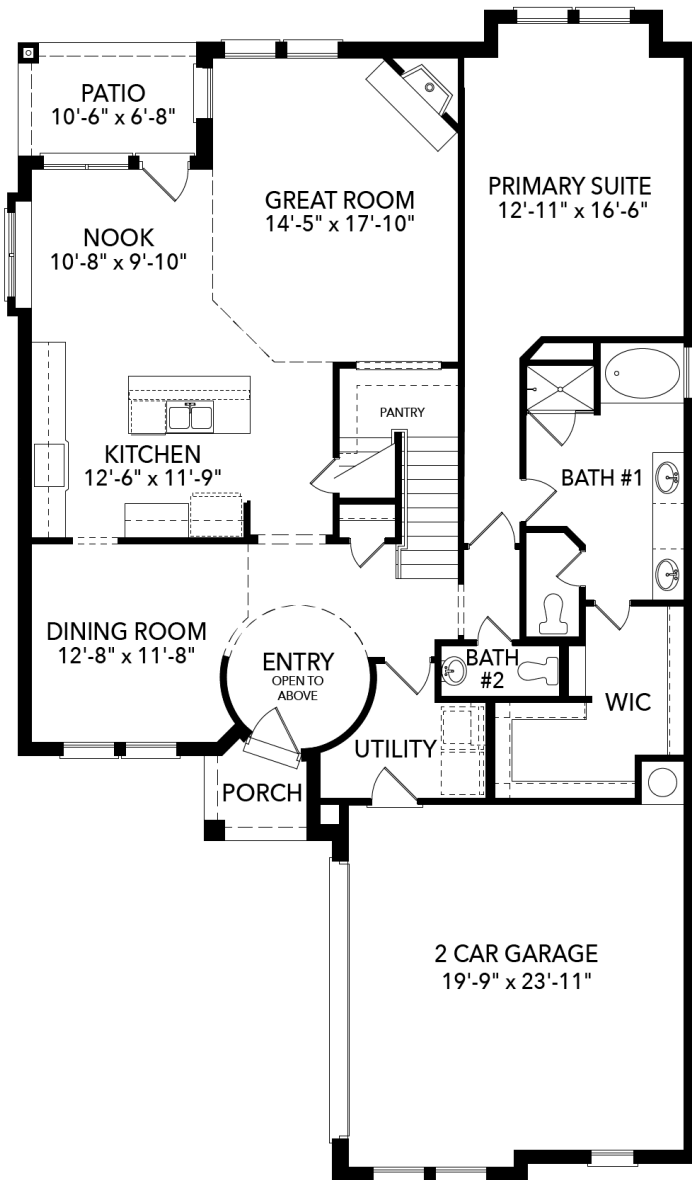

First Floor