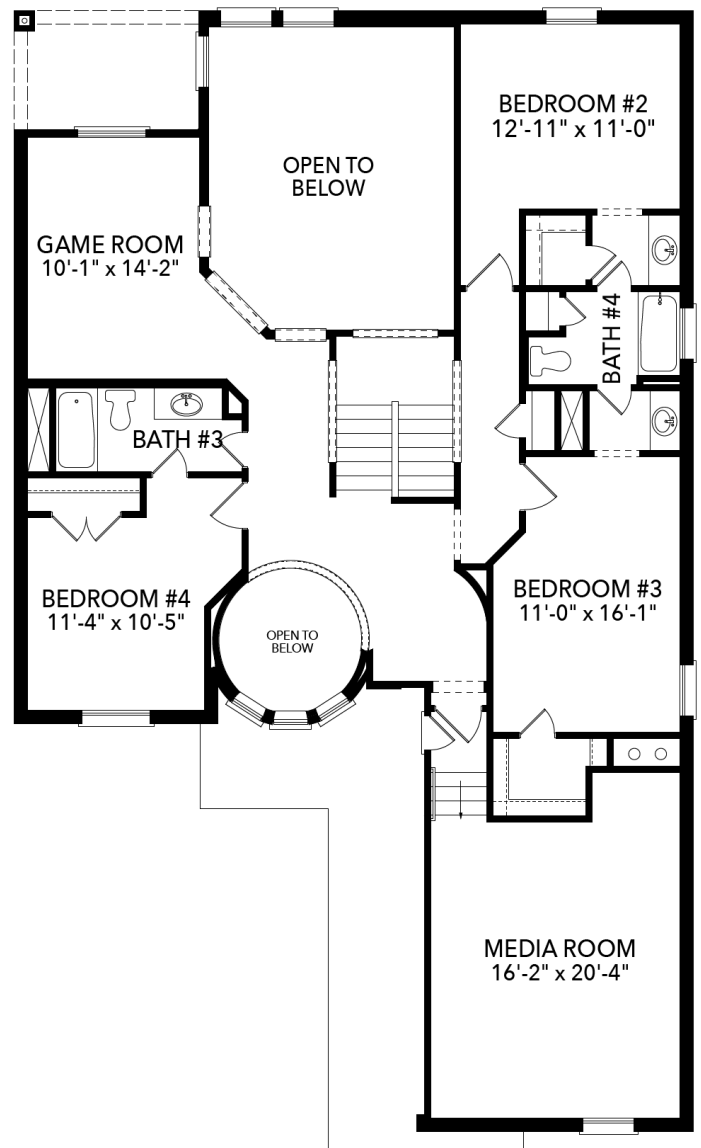

Second Floor