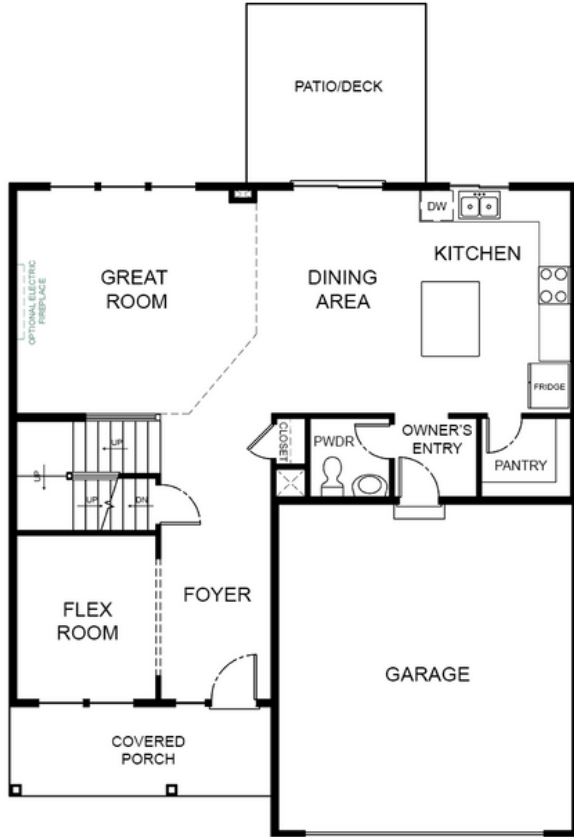

Modern Prairie

Farmhouse

Windfield

2 story
4 bedrooms
3.5 bathrooms
2 car garage*
2,362 sq. ft. (approx.)

**3 car option available
in some communities*

A CLAYTON COMPANY

Optional Lower Level Finish