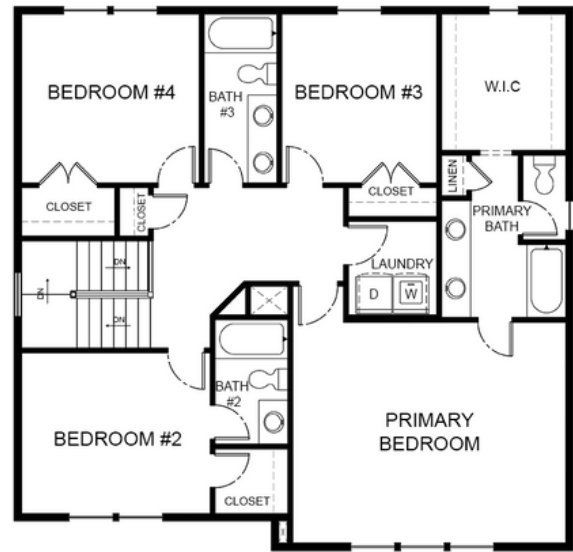

Modern Prairie

Farmhouse

Windfield

2 story
4 bedrooms
3.5 bathrooms
2 car garage*
2,362 sq. ft. (approx.)

**3 car option available
in some communities*

A CLAYTON COMPANY

Optional Lower Level Finish