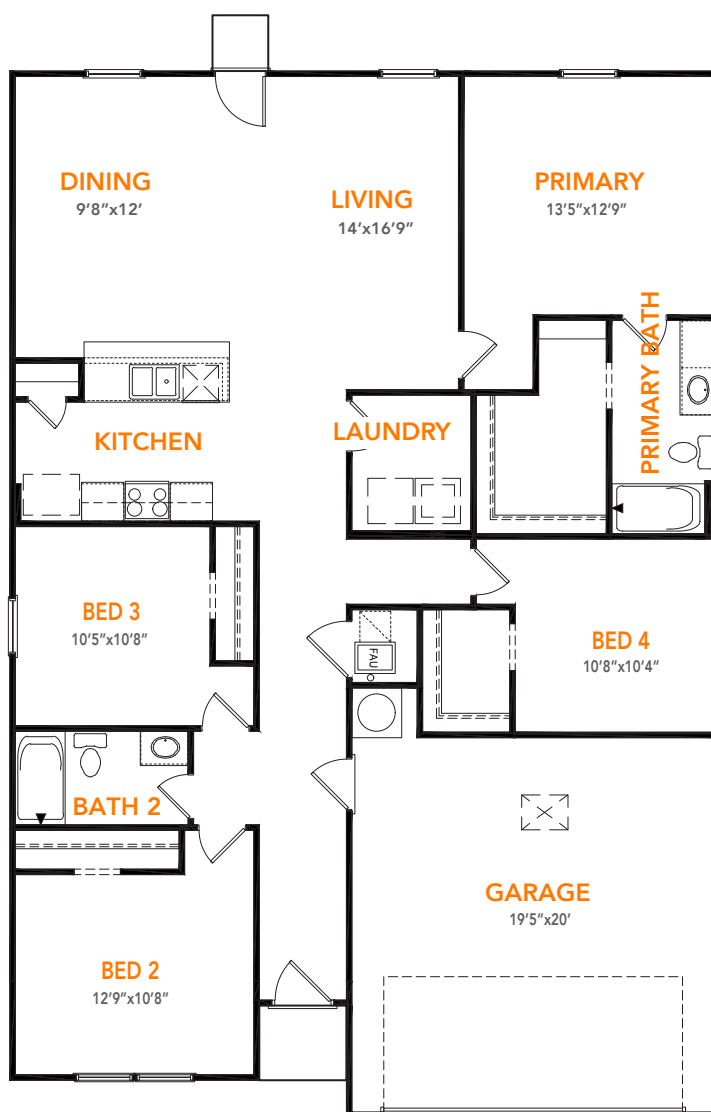

**GRANT**

**Elevation A1**

**Elevation B1**

**NATIONALHOMECORP.COM**

## GRANT

Single Story

1,671 SQ. FT.

4 Bedrooms / 2 Baths

FIRST FLOOR

NATIONALHOMECORP.COM