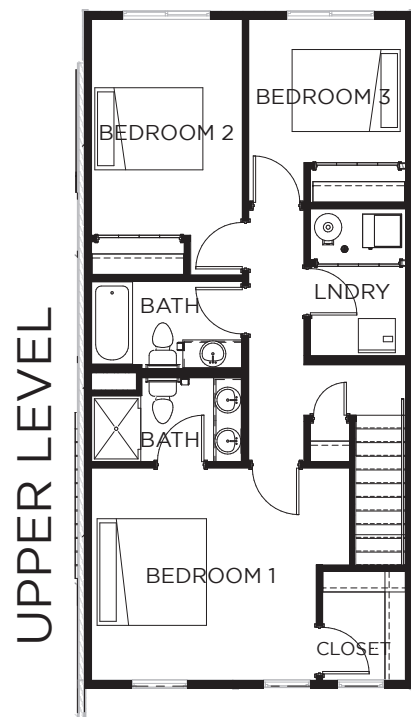

# MULTIFAMILY COLLECTION

Rowhome

1,376 sqft

3 Beds

2.5 Baths

20'w x 48'd

# CANTER

\*Square footage + dimensions are approximate. Photo similar to finished plan. Some plans shown with option. Subject to change without notice. Trade secret + proprietary information per Chapter 550 of Iowa Code.