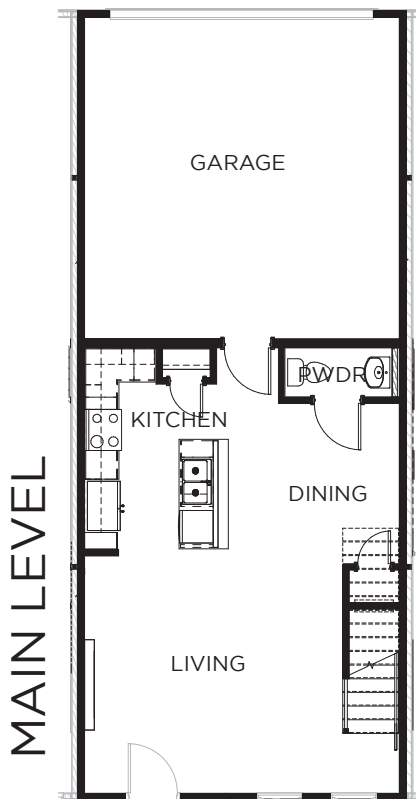

# MULTIFAMILY COLLECTION

Rowhome

1,376 sqft

3 Beds

2.5 Baths

20'w x 48'd

# CANTER

\*Square footage + dimensions are approximate. Photo similar to finished plan. Some plans shown with option. Subject to change without notice. Trade secret + proprietary information per Chapter 550 of Iowa Code.