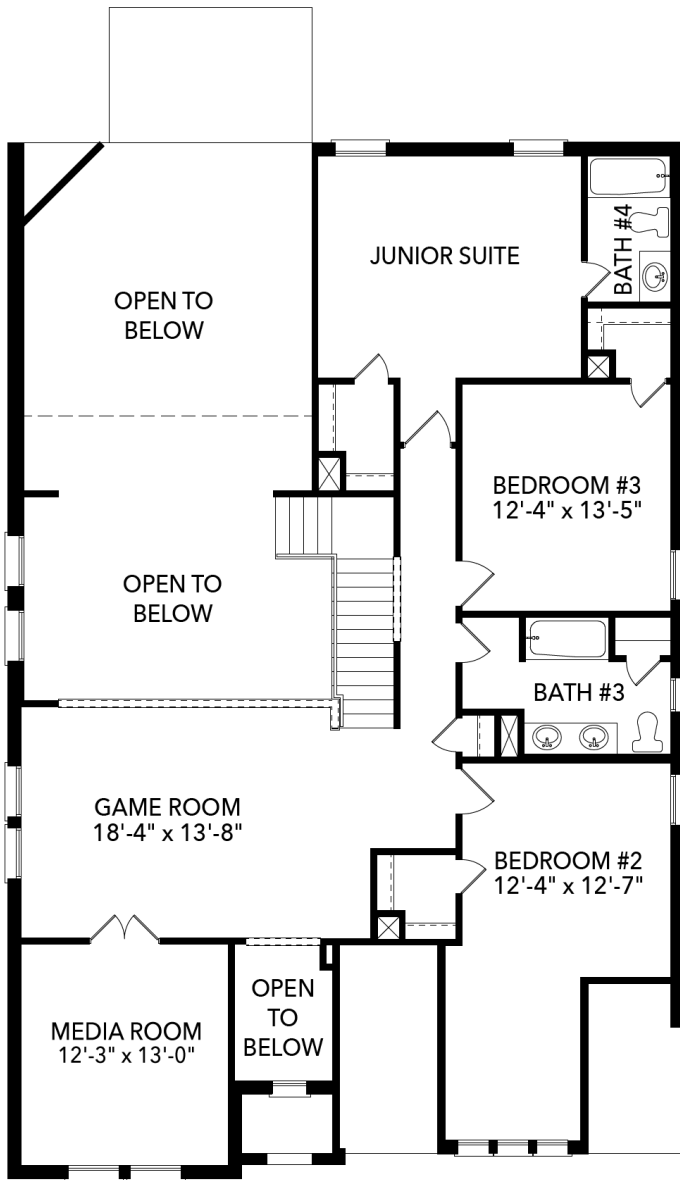

First Floor