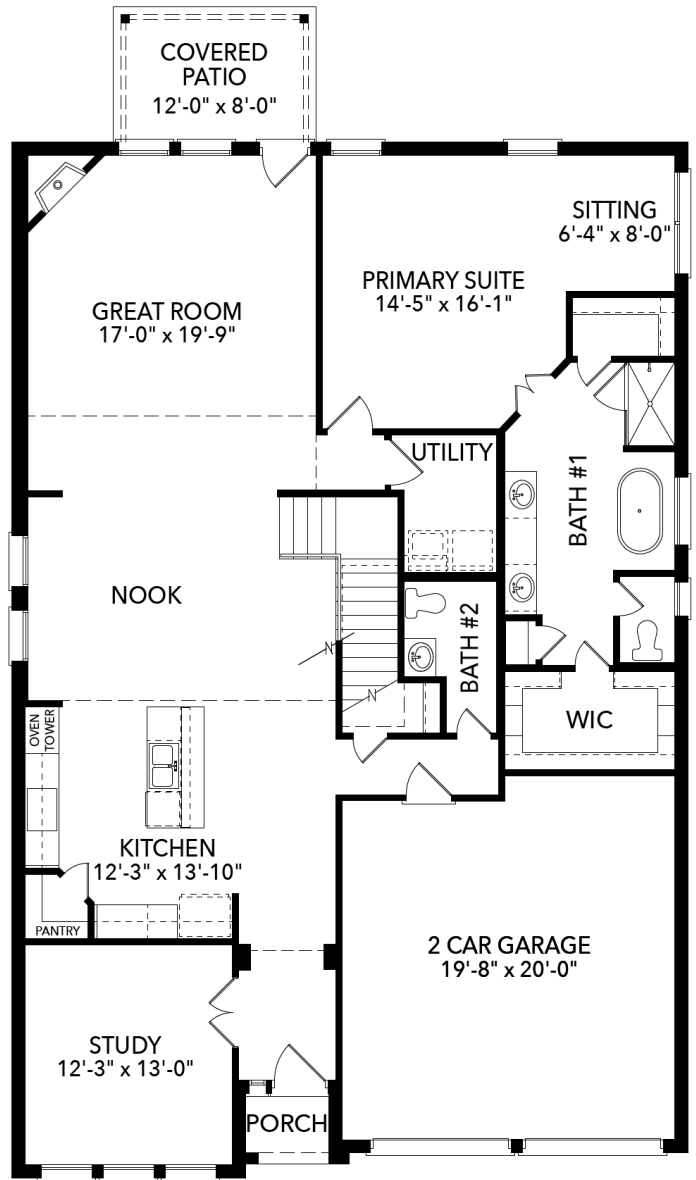

Second Floor