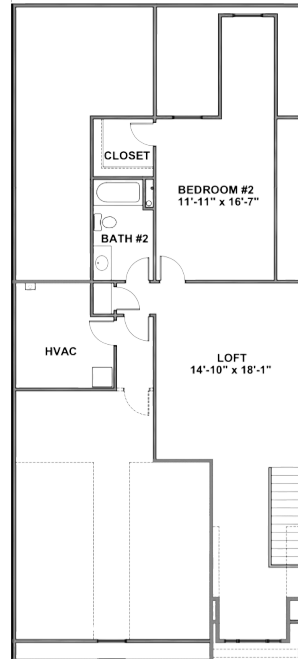

The Jackson

16418 Creekstone Point Ave
Moseley, VA 23120

The Villas at Swift Creek | Townhome | \$563,058
2,517 sq ft. | 2 Bed | 2.5 Bath | Homesite 80

Exterior Colors

Horizontal Siding
Board & Batten
Garage Door

Trim

Front Door

Roof

Brick

Flooring

Mohawk RevWood Select:
Warm Cashmere Oak

Mohawk Reactivate:
749 Birdbath (8lb Padding)
Bedroom 2/closet

Lighting

Shower:
Bar Tile OSLO 3x12 (Wall)
Adrock Latte 12x12 Mosaic (Floor)

Floor Tile:
Adrock Latte 12x24