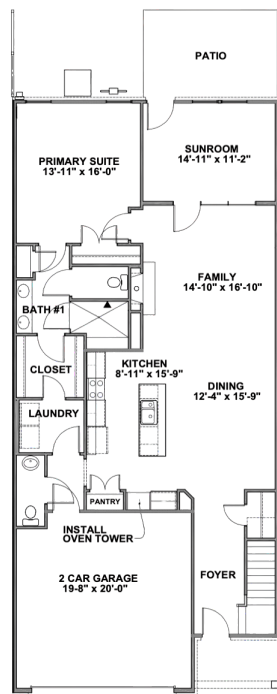

The Jackson

16418 Creekstone Point Ave
Moseley, VA 23120

The Villas at Swift Creek | Townhome | \$563,058
2,517 sq ft. | 2 Bed | 2.5 Bath | Homesite 80

Exterior Colors

Horizontal Siding
Board & Batten
Garage Door

Trim

Front Door

Roof

Brick

Flooring

Mohawk RevWood Select:
Warm Cashmere Oak

Mohawk Reactivate:
749 Birdbath (8lb Padding)
Bedroom 2/closet

Lighting

Foyer

Dining

Primary Bath x2
Powder Bath

Bath #2

Kitchen

Cabinets:
Benton White (Perimeter)
Benton Arid (Island)

Plumbing:
Kohler Bellara Pull-Down Faucet
Soap Dispenser
Vibrant Stainless Steel

Pendants (x2)

Shower:
Bar Tile OSLO 3x12 (Wall)
Adrock Latte 12x12 Mosaic (Floor)

Floor Tile:
Adrock Latte 12x24