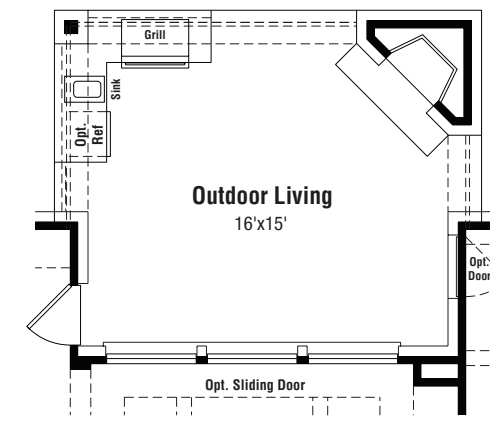

Castleberry - 5502

 **SCOTT FELDER
HOMES**

©2019 Scott Felder Homes, LLC. Plans, elevations and specifications shown are artist's rendering. Square footage is approximate and may vary. All room sizes are approximate dimensions and furniture sizes may vary. Plans, elevations, specifications and pricing are subject to change without prior notice. In the interest of the builder's continual effort to improve plans and designs, we reserve the right to make modifications. Please contact a neighborhood sales associate for precise home details. 03/14/19 (5502)

SCOTTFELDERHOMES.COM

Opt. Outdoor Living

Opt. Study ilo Formal Dining Room

Opt. Game Room w/Powder

2nd Floor Stairs to Game Room