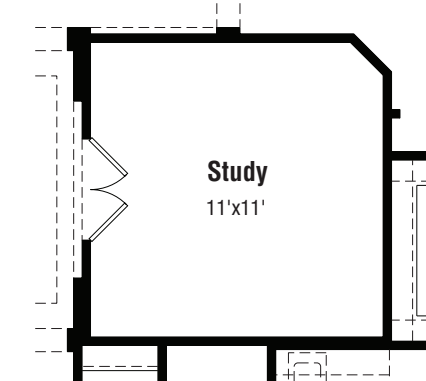

Opt. Outdoor Living

Opt. Study ilo Formal Dining Room