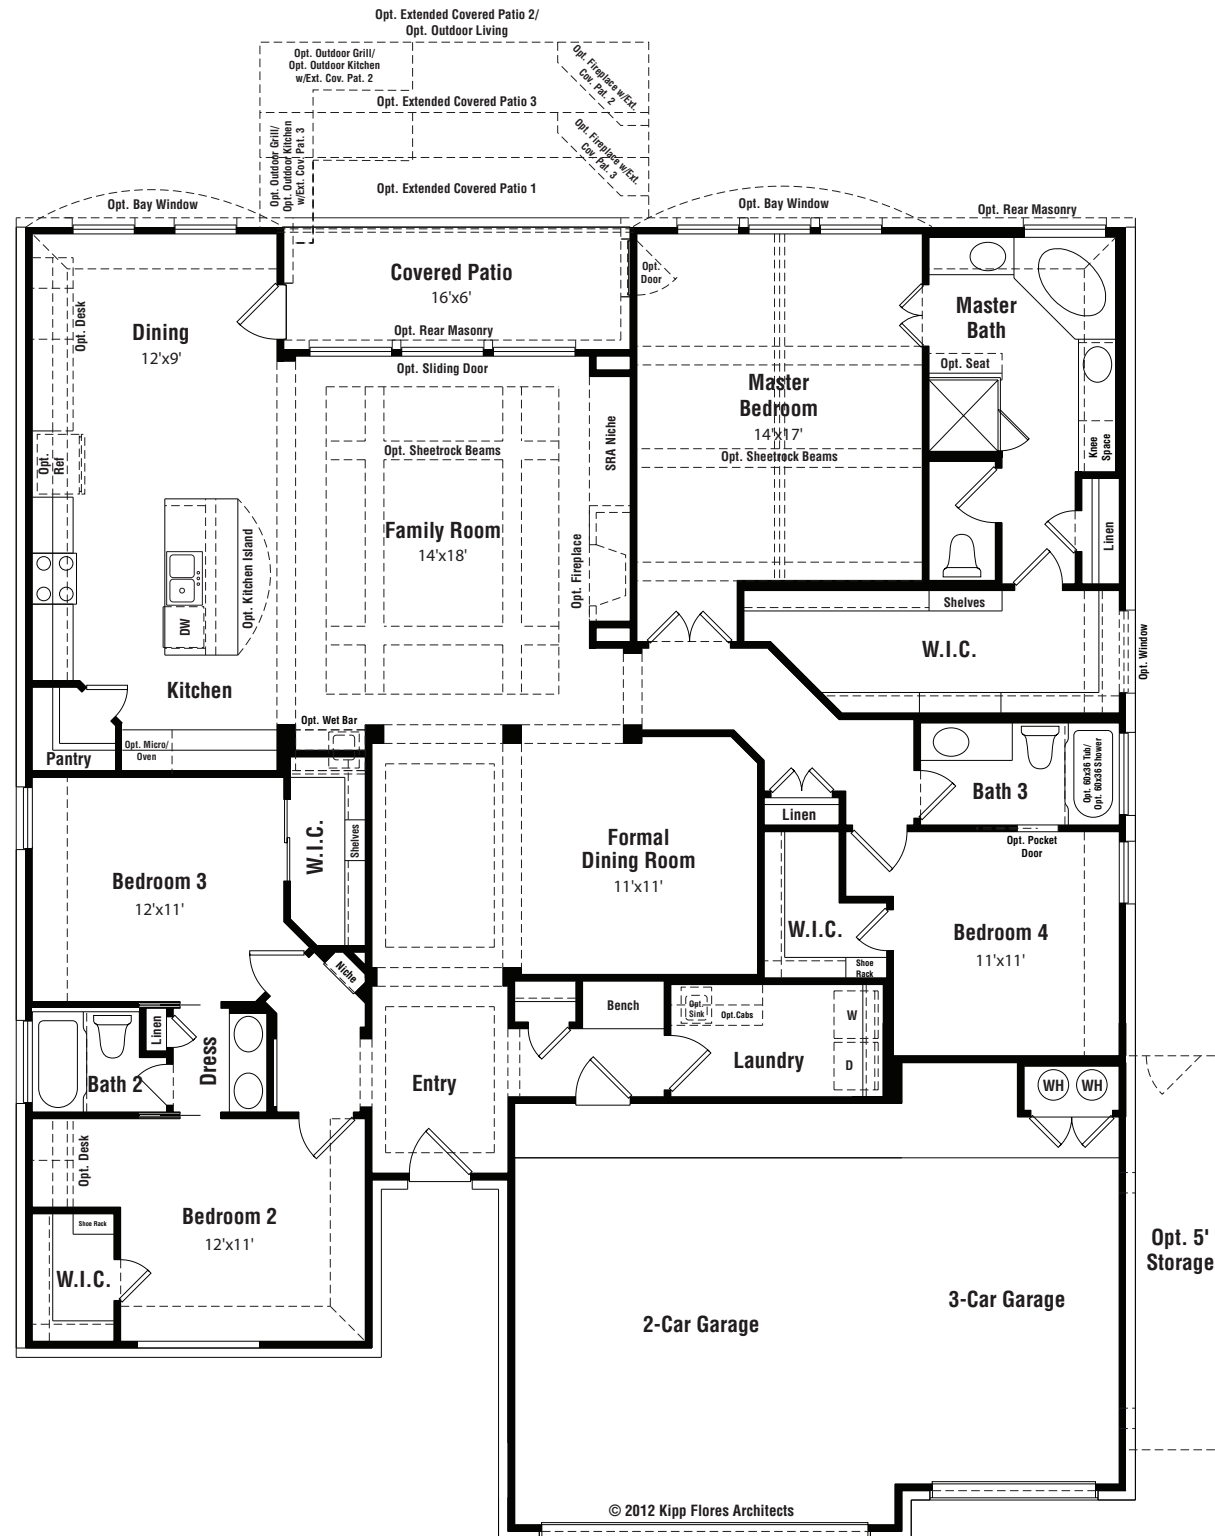

Castleberry - 5502

 **SCOTT FELDER
HOMES**

©2019 Scott Felder Homes, LLC. Plans, elevations and specifications shown are artist's rendering. Square footage is approximate and may vary. All room sizes are approximate dimensions and furniture sizes may vary. Plans, elevations, specifications and pricing are subject to change without prior notice. In the interest of the builder's continual effort to improve plans and designs, we reserve the right to make modifications. Please contact a neighborhood sales associate for precise home details. 03/14/19 (5502)

SCOTTFELDERHOMES.COM

Opt. Outdoor Living

Opt. Study ilo Formal Dining Room

Opt. Game Room w/Powder

2nd Floor Stairs to Game Room