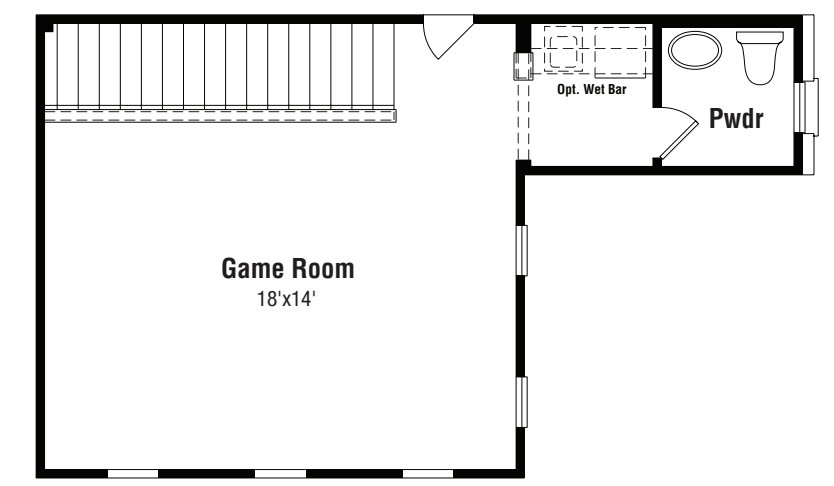

Castleberry - 5502

 **SCOTT FELDER
HOMES**

©2019 Scott Felder Homes, LLC. Plans, elevations and specifications shown are artist's rendering. Square footage is approximate and may vary. All room sizes are approximate dimensions and furniture sizes may vary. Plans, elevations, specifications and pricing are subject to change without prior notice. In the interest of the builder's continual effort to improve plans and designs, we reserve the right to make modifications. Please contact a neighborhood sales associate for precise home details. 03/14/19 (5502)

SCOTTFELDERHOMES.COM

Opt. Outdoor Living

Opt. Study ilo Formal Dining Room

Opt. Game Room w/Powder

2nd Floor Stairs to Game Room