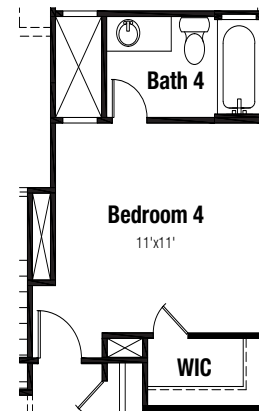

OPTIONS

Oltorf - 040A - Crossvine

Alternate Laundry Room I.L.O Tandem Garage

Deluxe Master Bath Option

Freestanding Tub at Master Bath Option

Bedroom 5 w/ Bath 5 at 2nd Floor Option

Bath 4 at 2nd Floor Option

1A

FIRST FLOOR

SECOND FLOOR