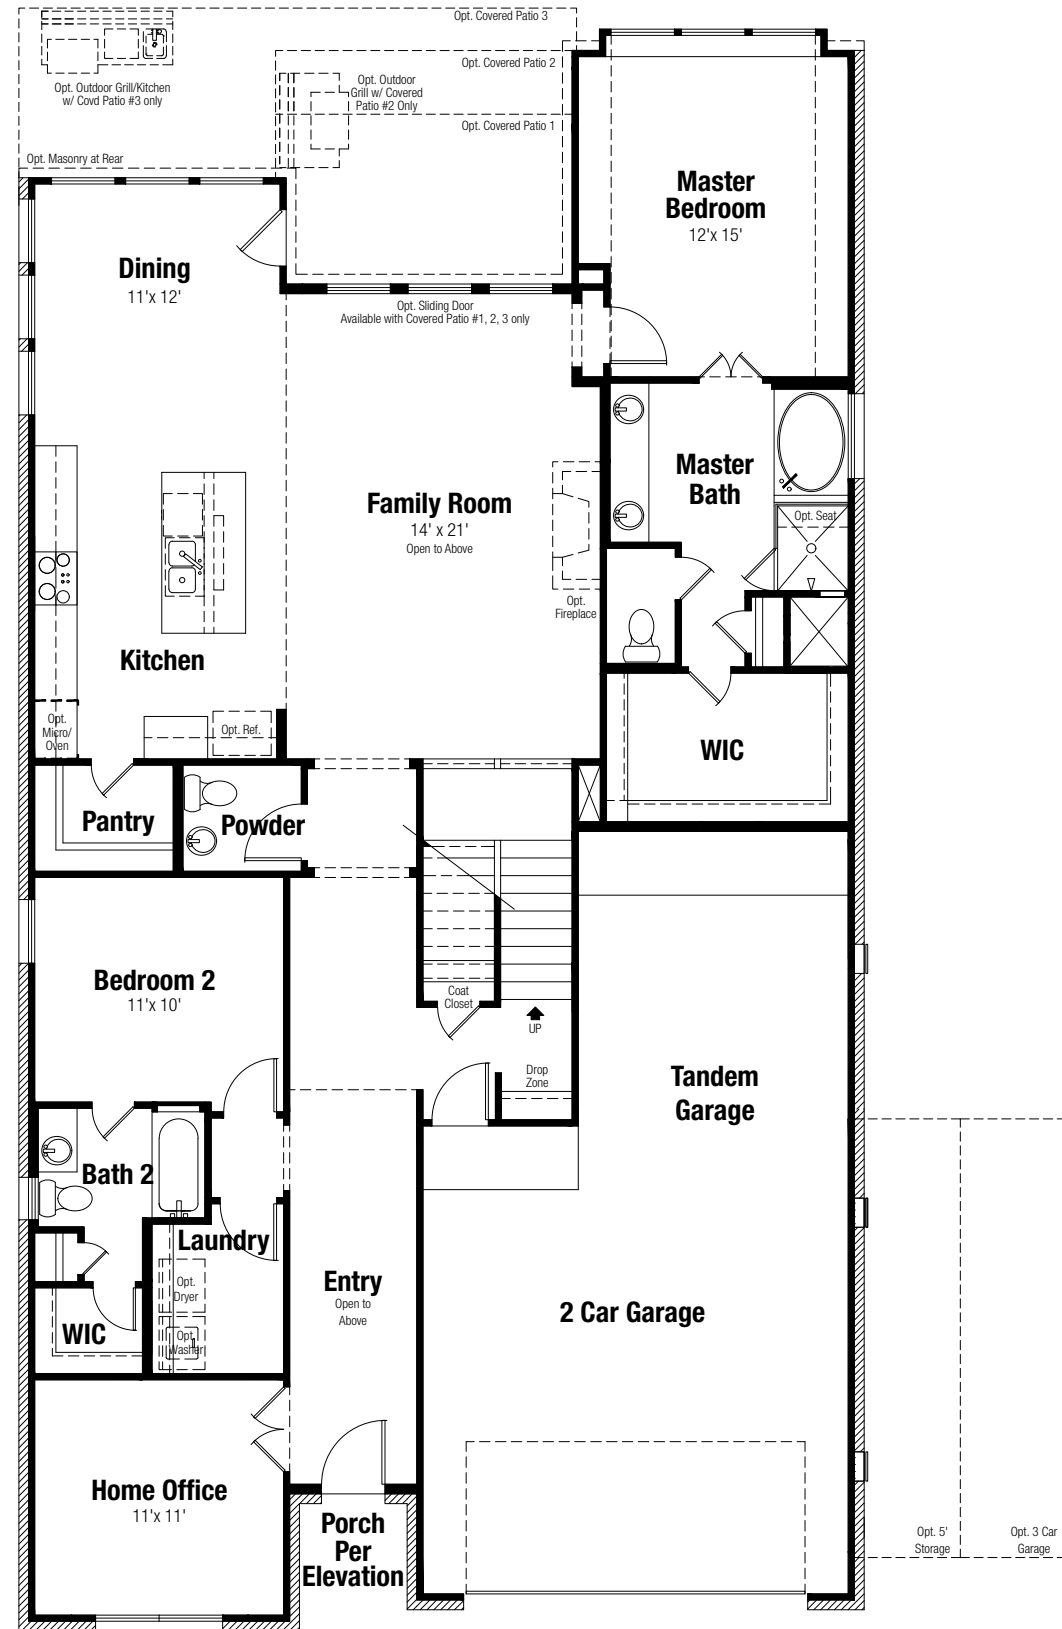

OPTIONS

Oltorf - 040A - Crossvine

Alternate Laundry Room I.L.O Tandem Garage

Deluxe Master Bath Option

Freestanding Tub at Master Bath Option

Bedroom 5 w/ Bath 5 at 2nd Floor Option

Bath 4 at 2nd Floor Option

1A

FIRST FLOOR

SECOND FLOOR