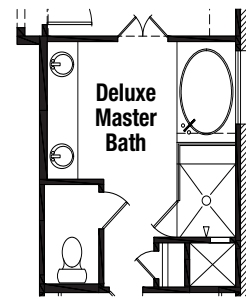

OPTIONS

Oltorf - 040A - Crossvine

Alternate Laundry Room I.L.O Tandem Garage

Deluxe Master Bath Option

Freestanding Tub at Master Bath Option

Bedroom 5 w/ Bath 5 at 2nd Floor Option

Bath 4 at 2nd Floor Option

1A

FIRST FLOOR

SECOND FLOOR