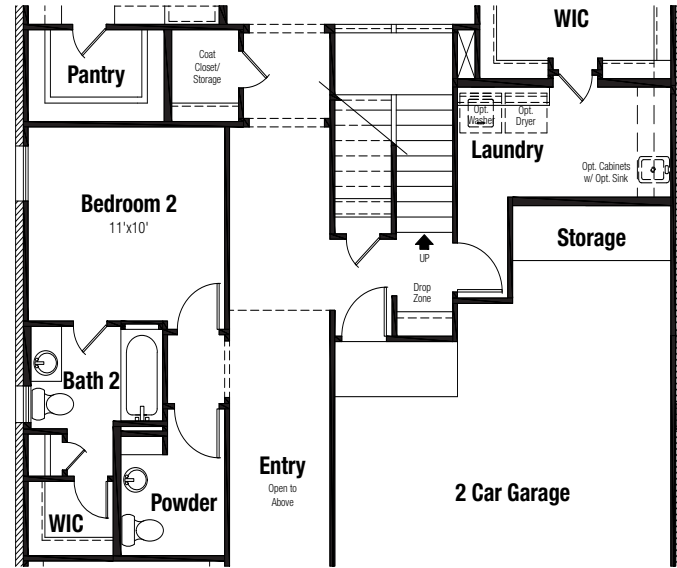

OPTIONS

Oltorf - 040A - Crossvine

Alternate Laundry Room I.L.O Tandem Garage

Deluxe Master Bath Option

Freestanding Tub at Master Bath Option

Bedroom 5 w/ Bath 5 at 2nd Floor Option

Bath 4 at 2nd Floor Option

1A

FIRST FLOOR

SECOND FLOOR