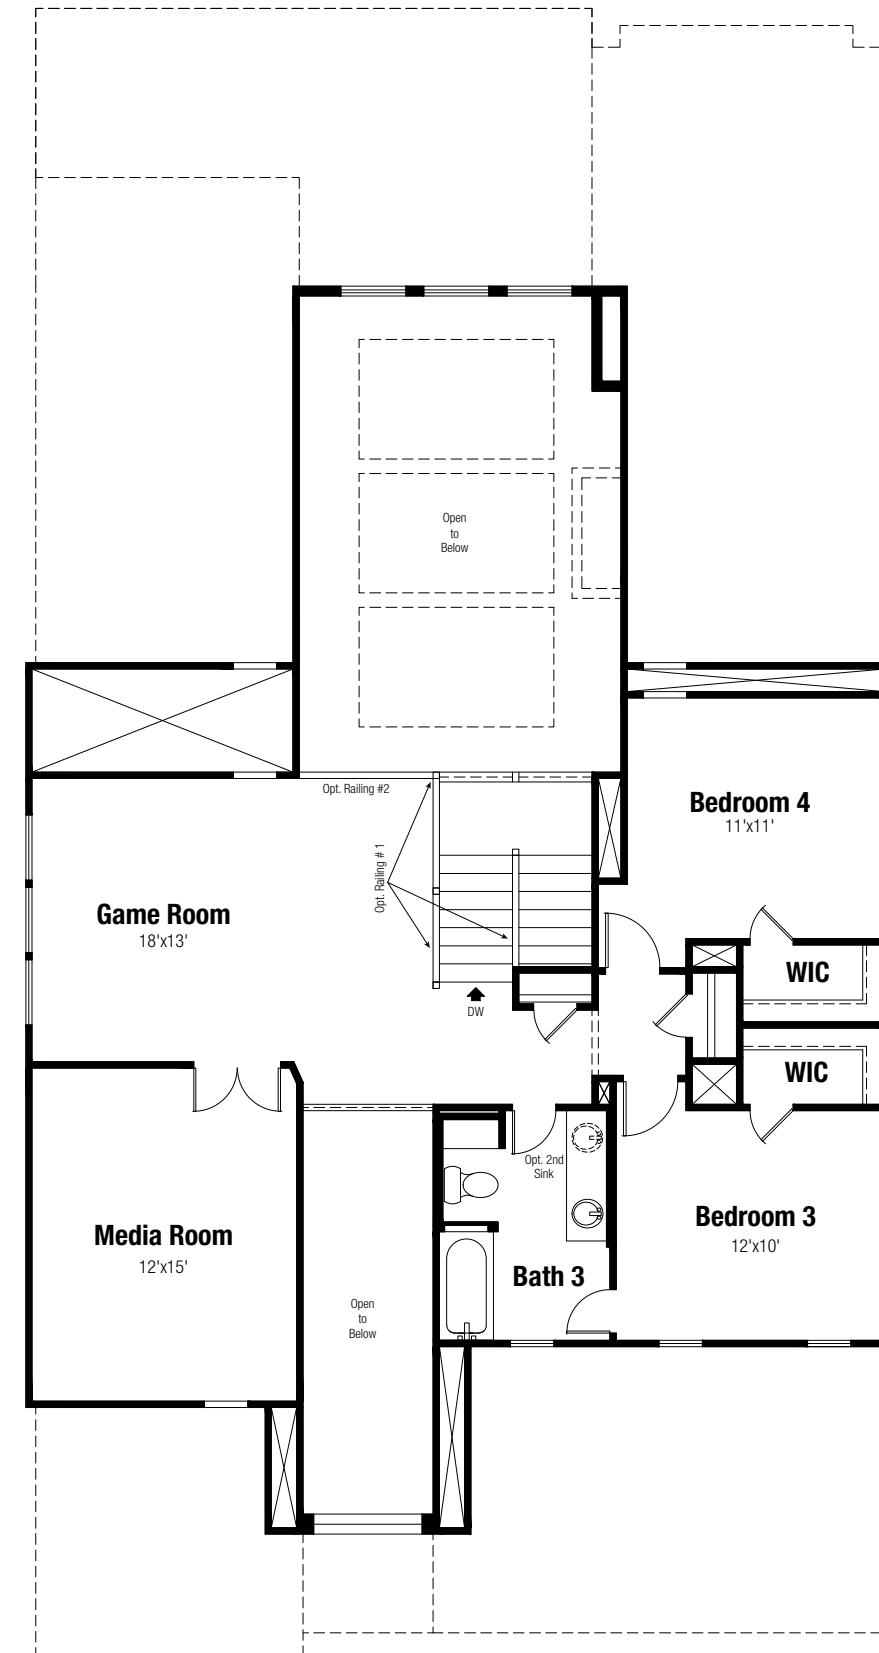

OPTIONS

Oltorf - 040A - Crossvine

Alternate Laundry Room I.L.O Tandem Garage

Deluxe Master Bath Option

Freestanding Tub at Master Bath Option

Bedroom 5 w/ Bath 5 at 2nd Floor Option

Bath 4 at 2nd Floor Option

1A

FIRST FLOOR

SECOND FLOOR