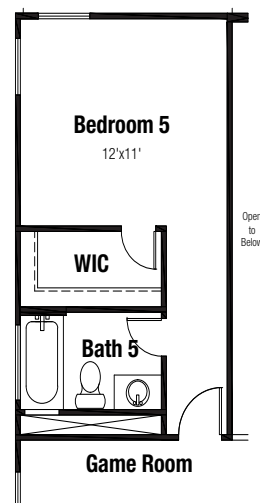

OPTIONS

Oltorf - 040A - Crossvine

Alternate Laundry Room I.L.O Tandem Garage

Deluxe Master Bath Option

Freestanding Tub at Master Bath Option

Bedroom 5 w/ Bath 5 at 2nd Floor Option

Bath 4 at 2nd Floor Option

1A

FIRST FLOOR

SECOND FLOOR