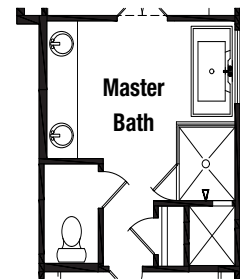

OPTIONS

Oltorf - 040A - Crossvine

Alternate Laundry Room I.L.O Tandem Garage

Deluxe Master Bath Option

Freestanding Tub at Master Bath Option

Bedroom 5 w/ Bath 5 at 2nd Floor Option

Bath 4 at 2nd Floor Option

1A

FIRST FLOOR

SECOND FLOOR