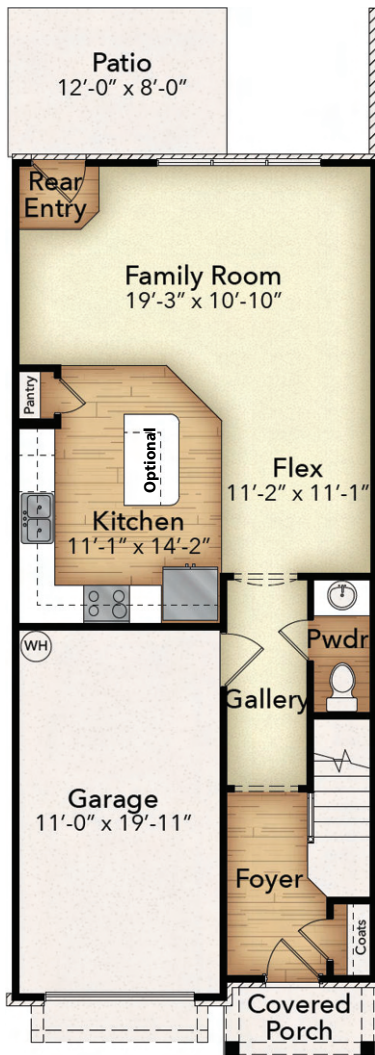

# THE SAVANNAH

nantucket savannah savannah aspen savannah nantucket

*\*Note: Building brick, hardies, trim colors vary from shown. See Sales Agent for details.*

first floor

second floor

1,547 sq. ft.

3 bedrooms

2.5 baths

**PARKSIDE BUILDERS, LLC**

All features, designs, and prices are subject to change without notice. Floorplans may vary with selected elevation. All sizes and dimensions are approximate. FLOORPLANS are protected under copyright laws. Use is PROHIBITED without the express consent of Parkside Builders, LLC. 2018 | [goparkside.net](http://goparkside.net)