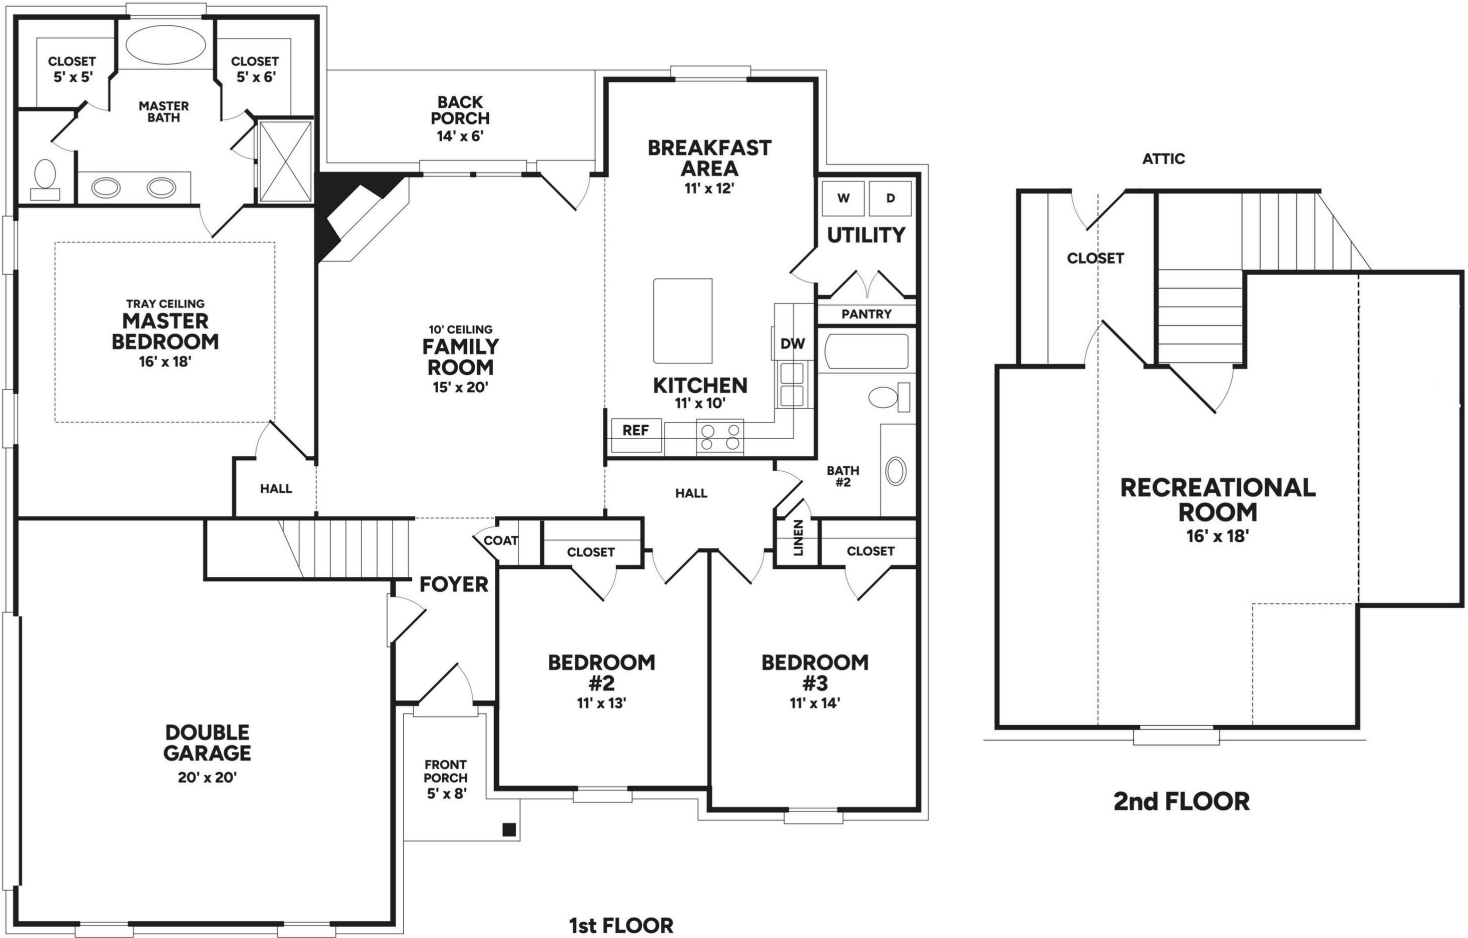

ABBERLEY

3 BEDROOMS 2 CAR GARAGE 2 BATHROOMS 2,160 SQ. FT

www.legacynewhomes.cc 662-932-2282

Artist rendering only, actual plans and room sizes may vary.