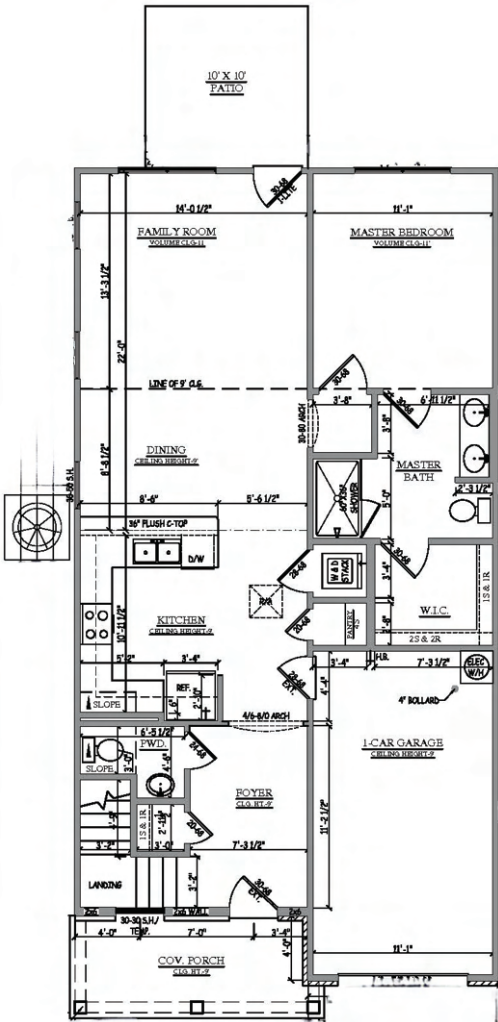

THE GENEVA

artisan

boutique

craftsman

*Note: Building brick, hardies, trim colors vary from shown. See Sales Agent for details.

first floor

second floor

1,843 sq. ft.

4 bedrooms

2.5 baths

PARKSIDE BUILDERS, LLC

All features, designs, and prices are subject to change without notice. Floorplans may vary with selected elevation. All sizes and dimensions are approximate. FLOORPLANS are protected under copyright laws. Use is PROHIBITED without the express consent of Parkside Builders, LLC. 2018 | goparkside.net