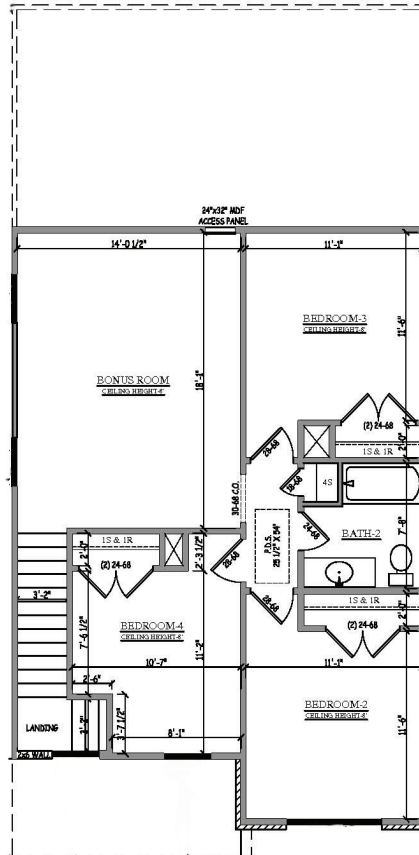

THE GENEVA

artisan

boutique

craftsman

*Note: Building brick, hardies, trim colors vary from shown. See Sales Agent for details.

first floor

second floor

1,843 sq. ft.

4 bedrooms

2.5 baths

PARKSIDE BUILDERS, LLC

All features, designs, and prices are subject to change without notice. Floorplans may vary with selected elevation. All sizes and dimensions are approximate. FLOORPLANS are protected under copyright laws. Use is PROHIBITED without the express consent of Parkside Builders, LLC. 2018 | goparkside.net