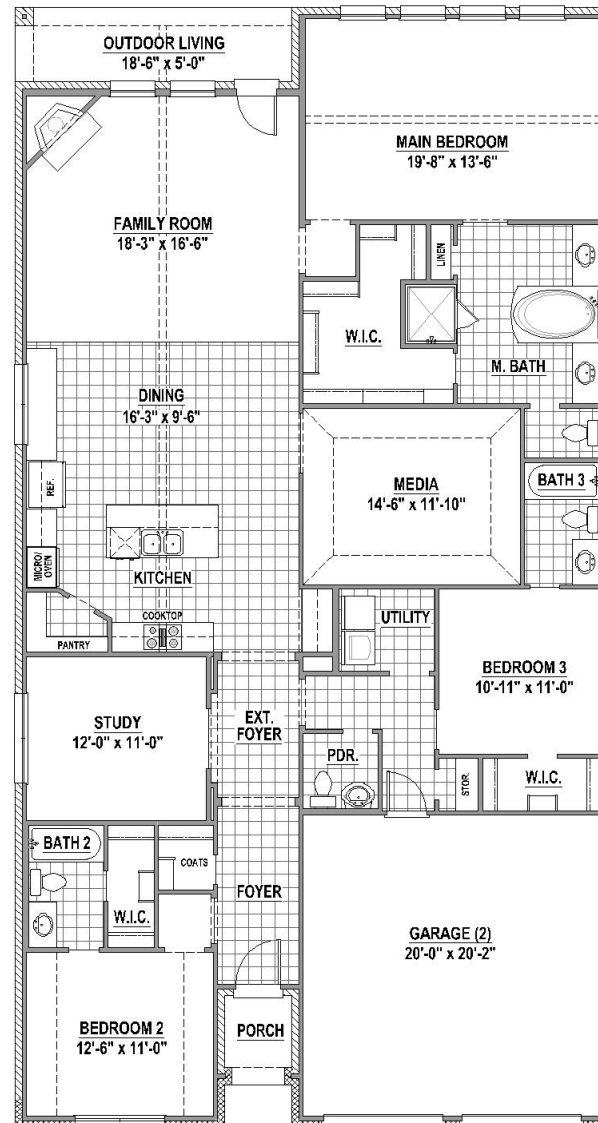

PLAN 1145

American
Legend
HOMES®

Elevation A

BUILT FOR THE
WAY YOU LIVE

PLAN 1145 | 2,427 SF

Features

- 1 Story
- 3 Bedrooms
- 3 Full Baths

- 1 Powder Bath
- Study
- 1 Dining Area

- Media Room
- Outdoor Living Area
- 2-Car Garage

First Floor

Structural Options

No structural options available for this floorplan.

PLAN 1145

Elevation A with Stone

Elevation B

Elevation B with Stone