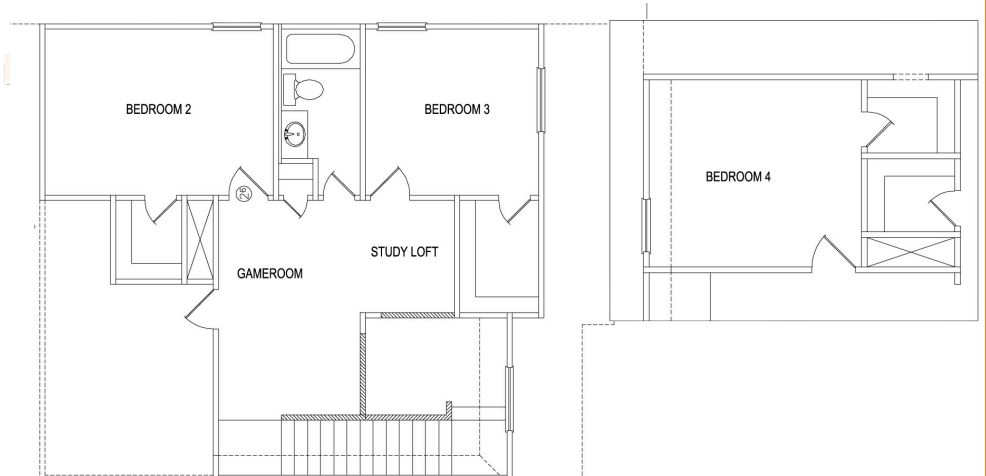

# Jasmine Plan

4  
Bedrooms

3  
Bathrooms

2  
Car Garage

1,836 SF

2 Story