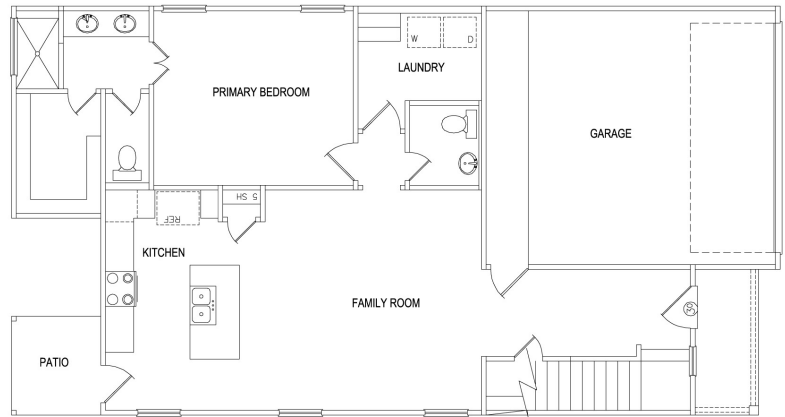

# Jasmine Plan

4  
Bedrooms

3  
Bathrooms

2  
Car Garage

1,836 SF

2 Story