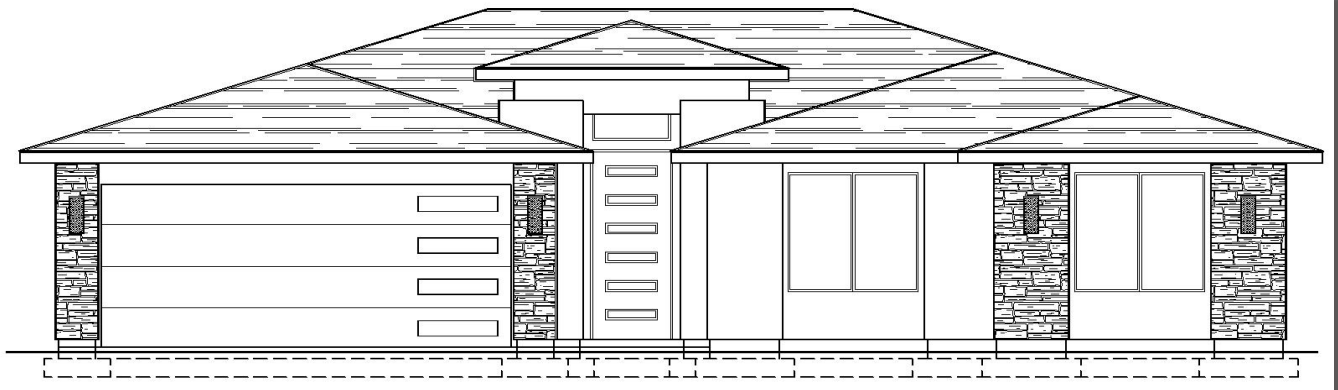

**COPPER
VISTA**

Magnolia

Monterey

Winslow Prairie

COPPER VISTA

MAIN FLOOR PLAN

- Covered Patio
- 2' Garage Extension
- 5' Bump-out
- 4' Garage Extension

Floor plan may vary depending on elevation and location