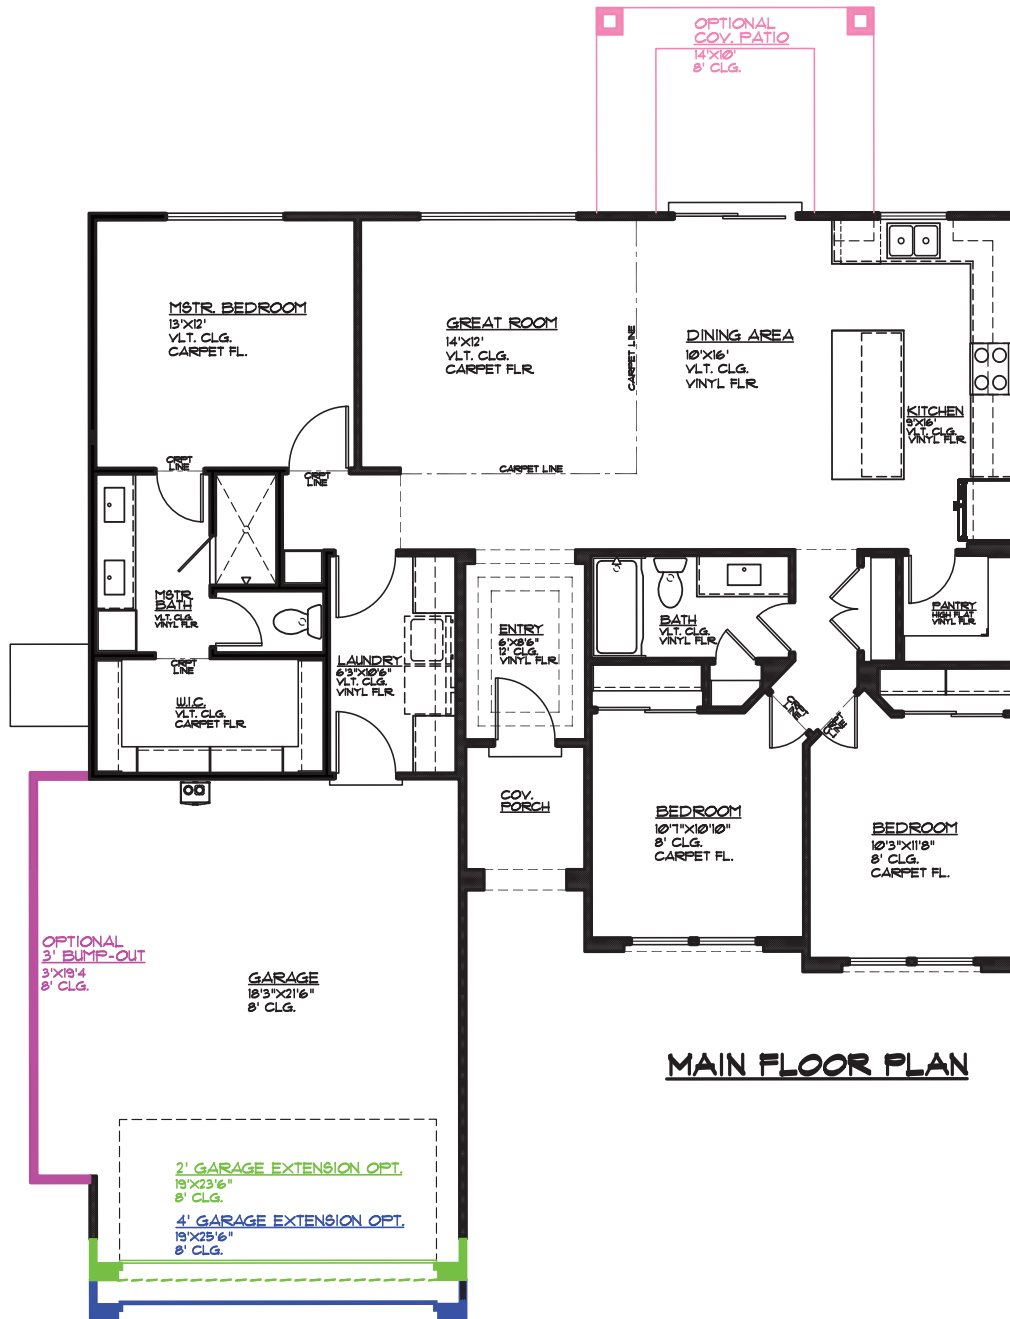

**COPPER
VISTA**

Magnolia

Monterey

Winslow Prairie

COPPER VISTA

MAIN FLOOR PLAN

- Covered Patio
- 2' Garage Extension
- 5' Bump-out
- 4' Garage Extension

Floor plan may vary depending on elevation and location